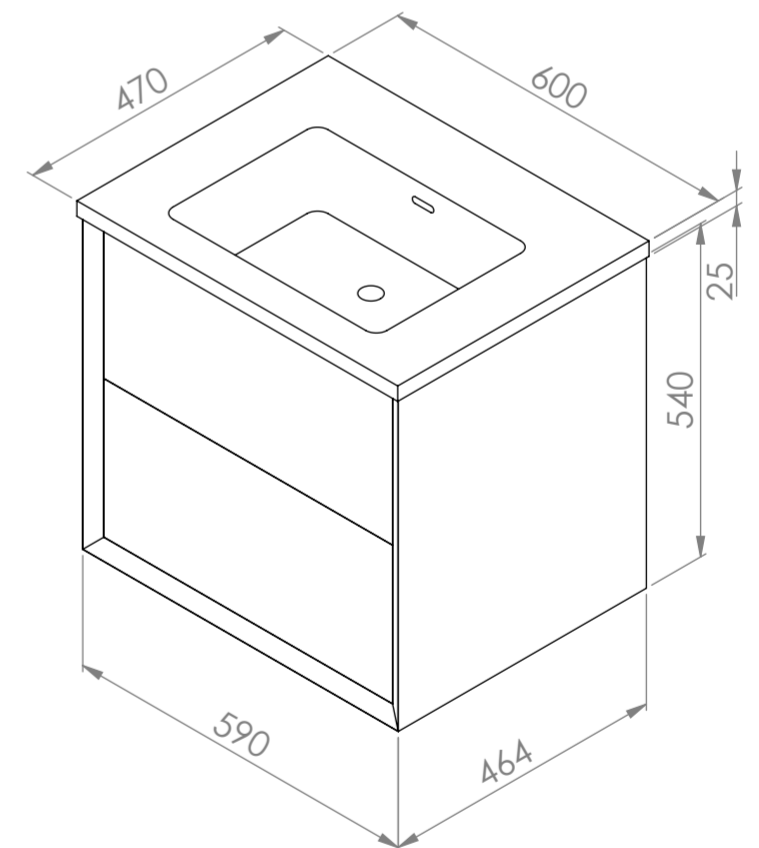

Top View

Top View - Section View

Side View - Section View

**LUSO**  
STONE

Product Name	Volini 600
Material	Stone Resin Basin / Wood Cabinet
Size, mm	600 x 470 x 565

*All dimensions provided in millimeters.  
All vanity units are supplied with no tap hole (s). If you require a tap hole,  
you will need to use a standard 38mm hole-saw drill attachment.*