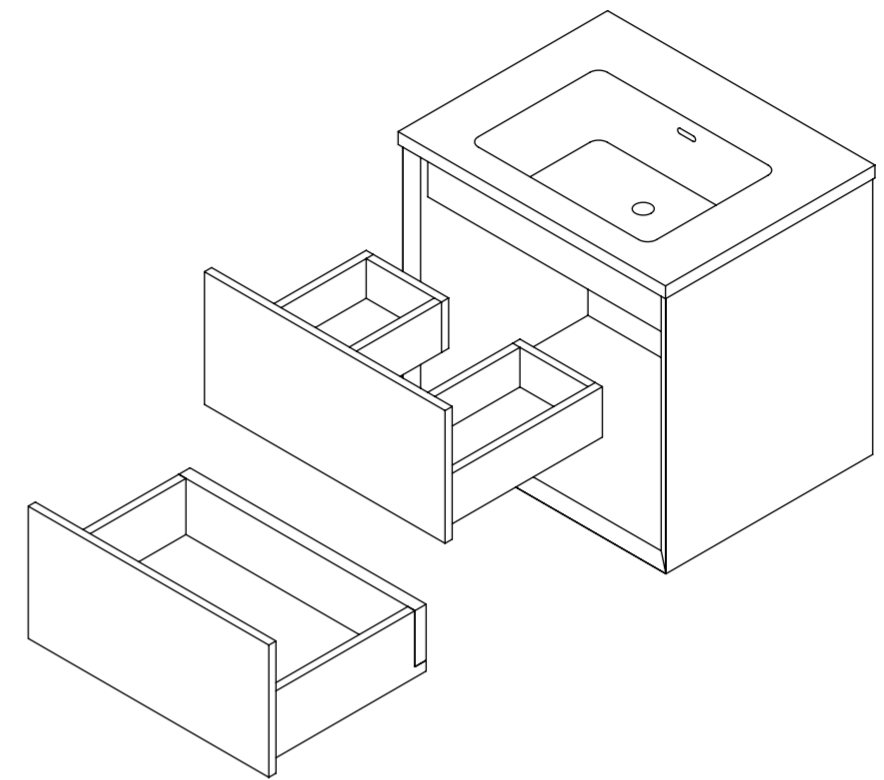

Top View

Top View - Section View

Side View - Section View

**LUSO**  
STONE

Product Name	Volini 600
Material	Stone Resin Basin / Wood Cabinet
Size, mm	600 x 470 x 565

*All dimensions provided in millimeters.  
All vanity units are supplied with no tap hole (s). If you require a tap hole,  
you will need to use a standard 38mm hole-saw drill attachment.*