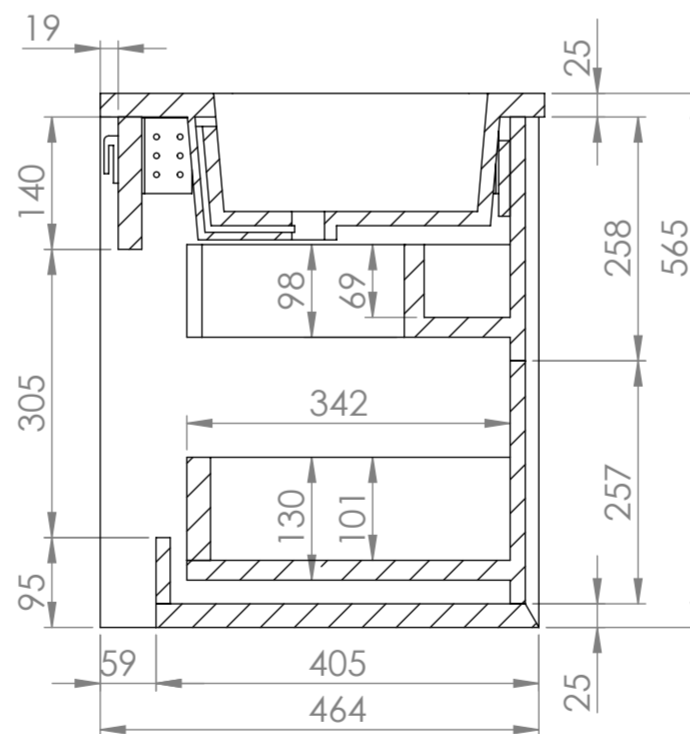

Top View

Top View - Section View

Side View - Section View

**LUSO**  
STONE

Product Name	Volini 600
Material	Stone Resin Basin / Wood Cabinet
Size, mm	600 x 470 x 565

*All dimensions provided in millimeters.  
All vanity units are supplied with no tap hole (s). If you require a tap hole,  
you will need to use a standard 38mm hole-saw drill attachment.*