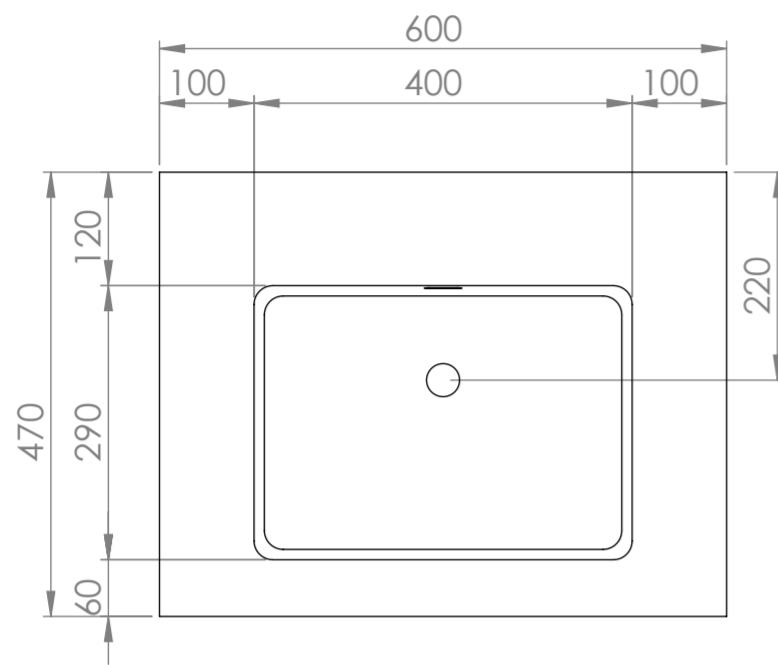

Top View

Top View - Section View

Side View - Section View

**LUSO**  
STONE

Product Name	Volini 600
Material	Stone Resin Basin / Wood Cabinet
Size, mm	600 x 470 x 565

*All dimensions provided in millimeters.  
All vanity units are supplied with no tap hole (s). If you require a tap hole,  
you will need to use a standard 38mm hole-saw drill attachment.*