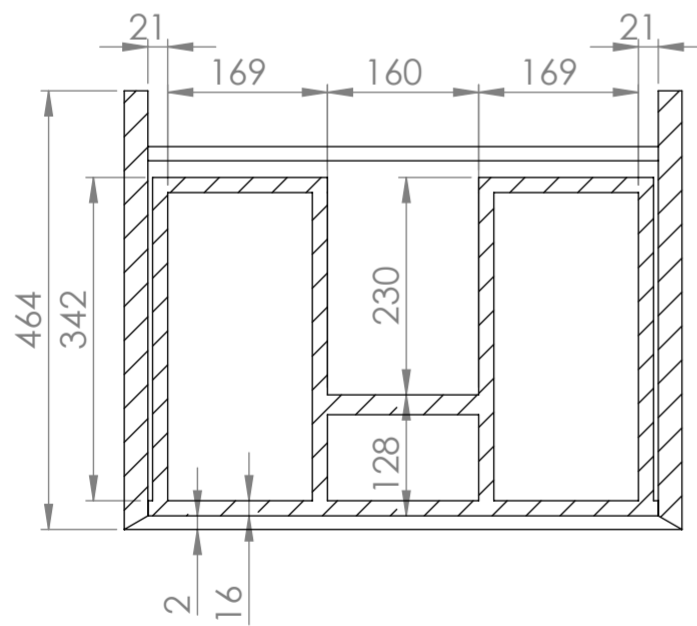

Top View

Top View - Section View

Side View - Section View

**LUSO**  
STONE

Product Name	Volini 600
Material	Stone Resin Basin / Wood Cabinet
Size, mm	600 x 470 x 565

*All dimensions provided in millimeters.  
All vanity units are supplied with no tap hole (s). If you require a tap hole,  
you will need to use a standard 38mm hole-saw drill attachment.*