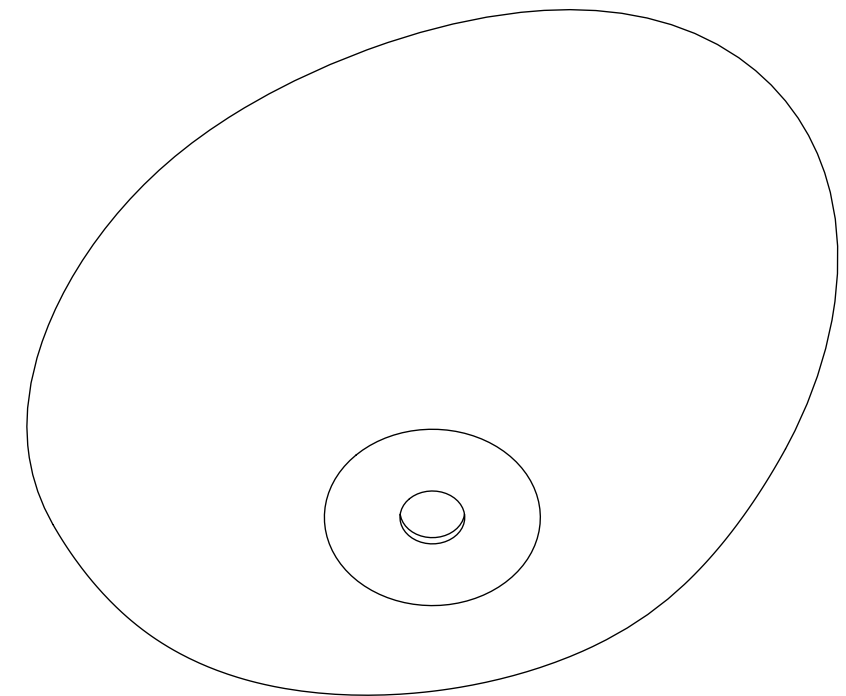

Top View

Front View - Section View

LUSSO STONE	Product Name	Soho
	Material	Stone Resin
	Size, mm	420 x 340 x 150

All dimensions provided in millimeters.