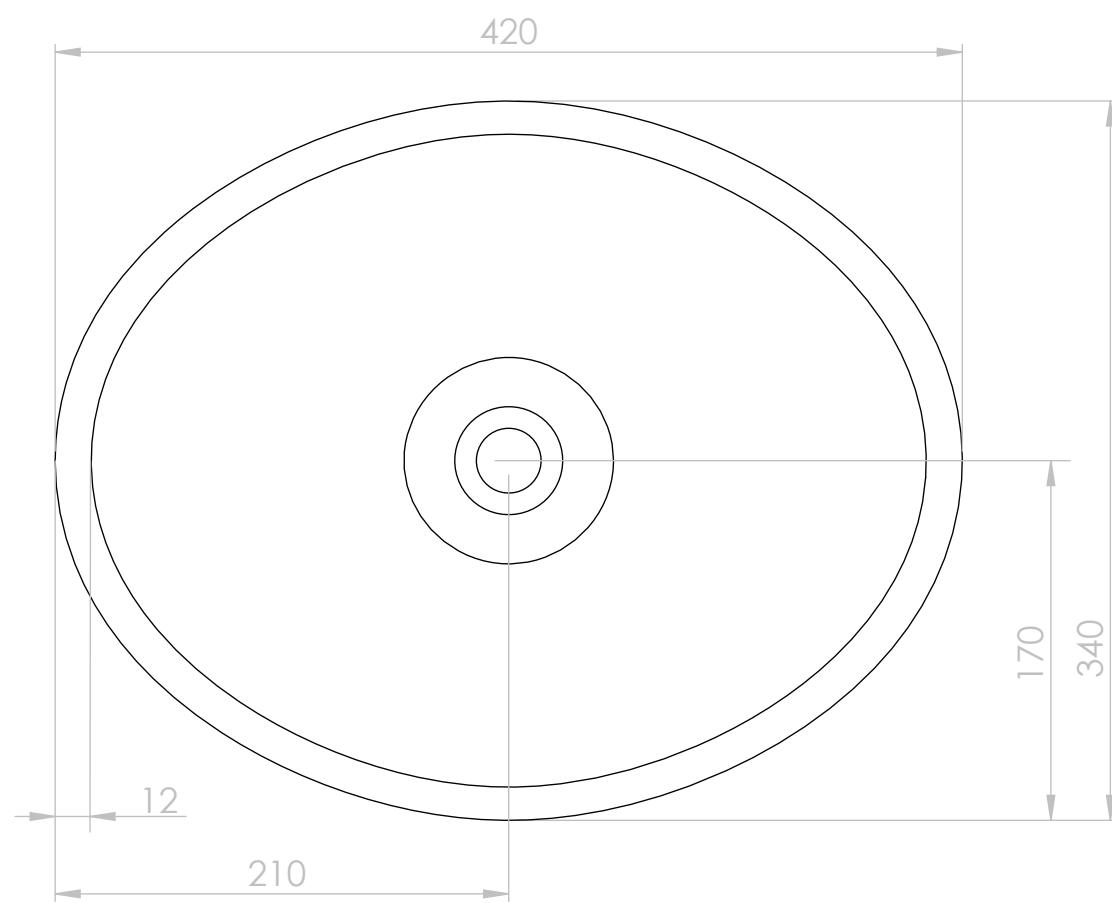

Top View

Front View - Section View

LUSSO STONE	Product Name	Soho
	Material	Stone Resin
	Size, mm	420 x 340 x 150

All dimensions provided in millimeters.