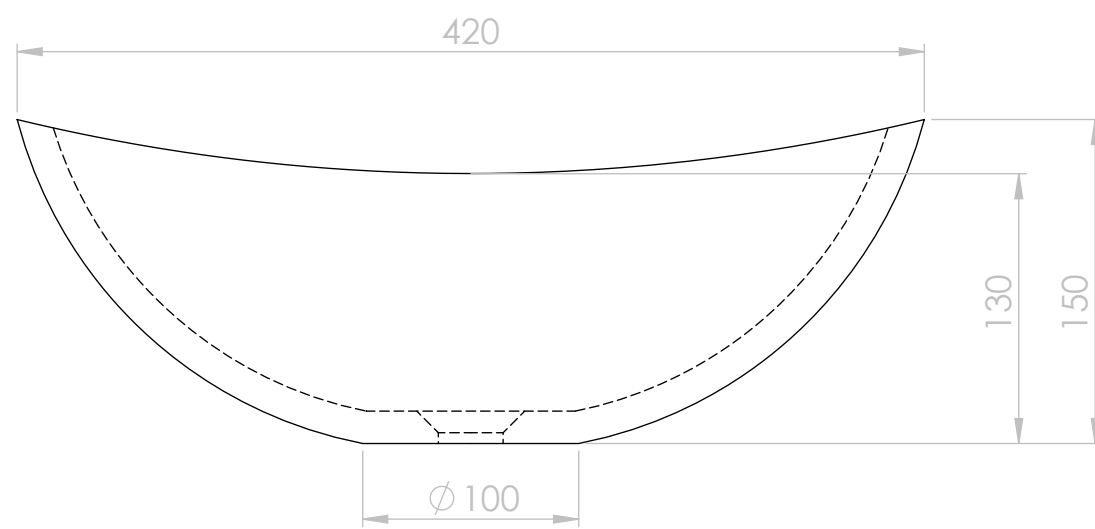

Top View

Front View - Section View

LUSSO STONE	Product Name	Soho
	Material	Stone Resin
	Size, mm	420 x 340 x 150

All dimensions provided in millimeters.