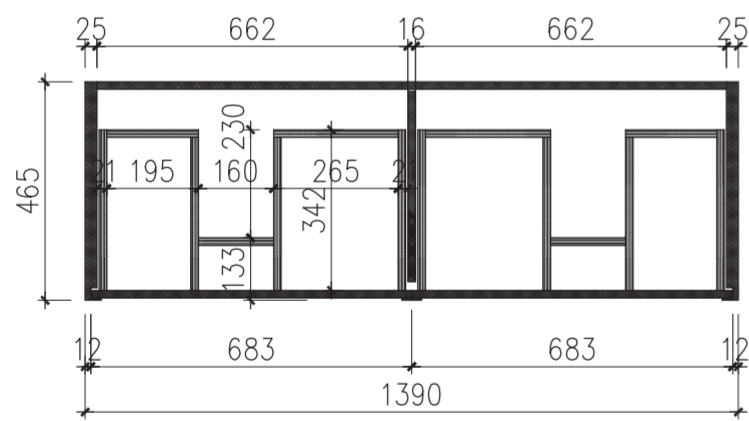

Top View

Top View - Section View

Side View - Section View

LUSSO S T O N E	Product Name	Piana 1400
	Material	Stone Resin Basin / Wood Cabinet
	Size, mm	1400 x 470 x 845

All dimensions provided in millimeters.
 All vanity units are supplied with no tap hole (s). If you require a tap hole, you will need to use a standard 38mm hole-saw drill attachment.