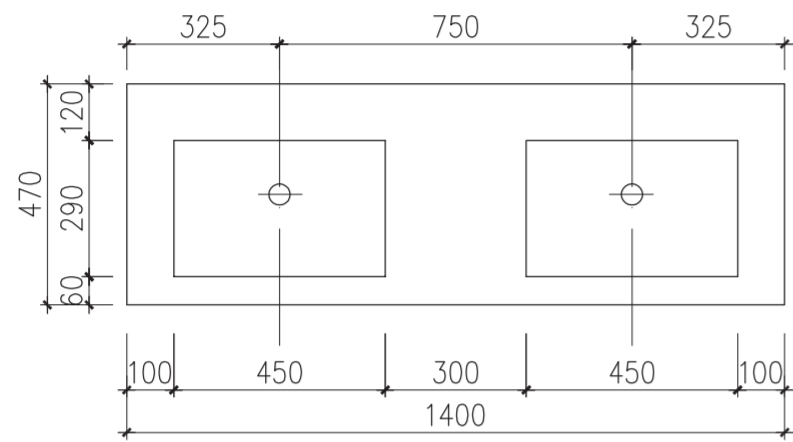

Top View

Top View - Section View

Side View - Section View

LUSSO S T O N E	Product Name	Piana 1400
	Material	Stone Resin Basin / Wood Cabinet
	Size, mm	1400 x 470 x 845

All dimensions provided in millimeters.
 All vanity units are supplied with no tap hole (s). If you require a tap hole, you will need to use a standard 38mm hole-saw drill attachment.