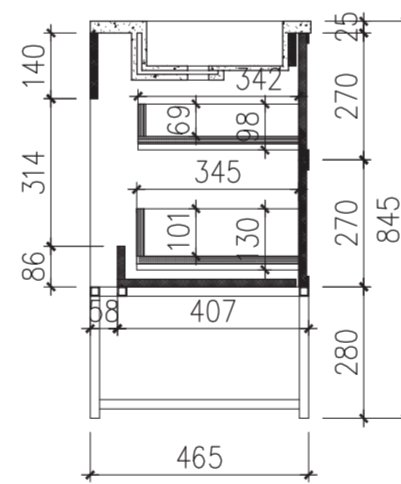

Top View

Top View - Section View

Side View - Section View

LUSSO S T O N E	Product Name	Piana 1400
	Material	Stone Resin Basin / Wood Cabinet
	Size, mm	1400 x 470 x 845

All dimensions provided in millimeters.
 All vanity units are supplied with no tap hole (s). If you require a tap hole, you will need to use a standard 38mm hole-saw drill attachment.