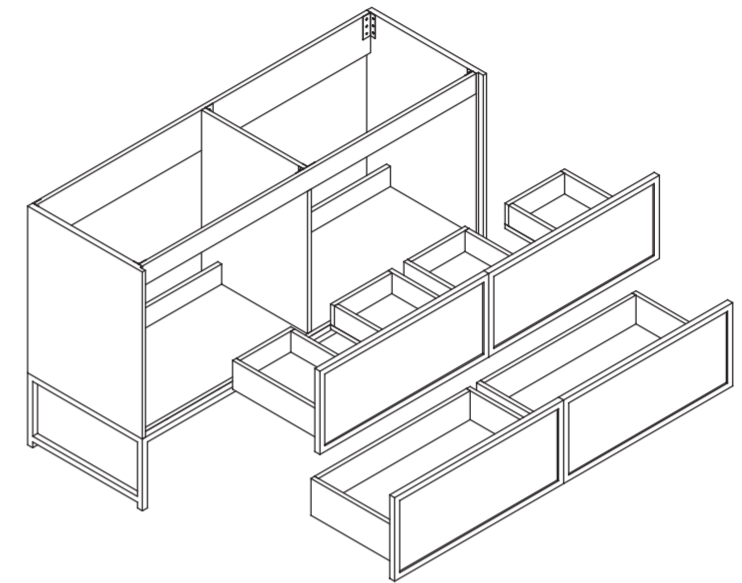

Top View

Top View - Section View

Side View - Section View

LUSSO S T O N E	Product Name	Piana 1400
	Material	Stone Resin Basin / Wood Cabinet
	Size, mm	1400 x 470 x 845

All dimensions provided in millimeters.
 All vanity units are supplied with no tap hole (s). If you require a tap hole, you will need to use a standard 38mm hole-saw drill attachment.