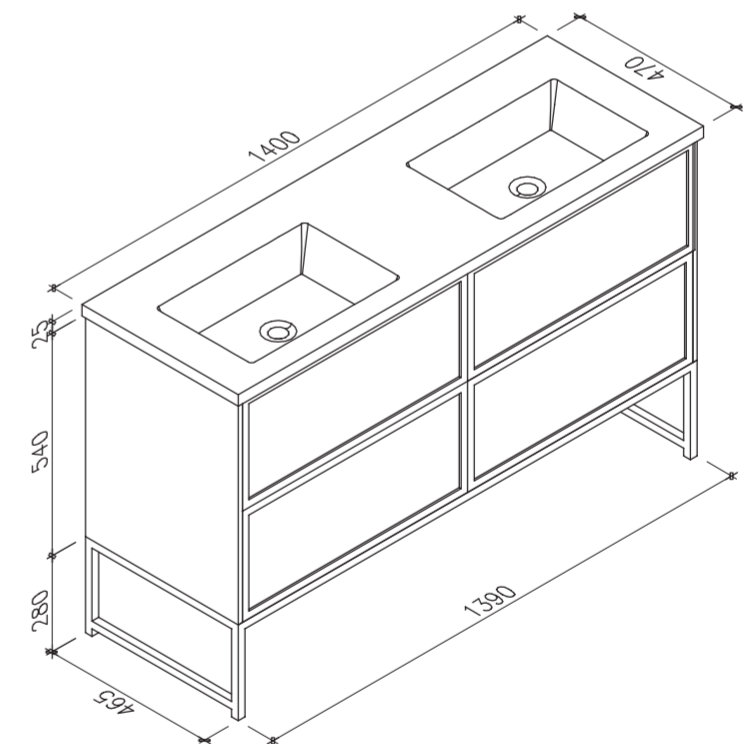

Top View

Top View - Section View

Side View - Section View

LUSSO S T O N E	Product Name	Piana 1400
	Material	Stone Resin Basin / Wood Cabinet
	Size, mm	1400 x 470 x 845

All dimensions provided in millimeters.
 All vanity units are supplied with no tap hole (s). If you require a tap hole, you will need to use a standard 38mm hole-saw drill attachment.