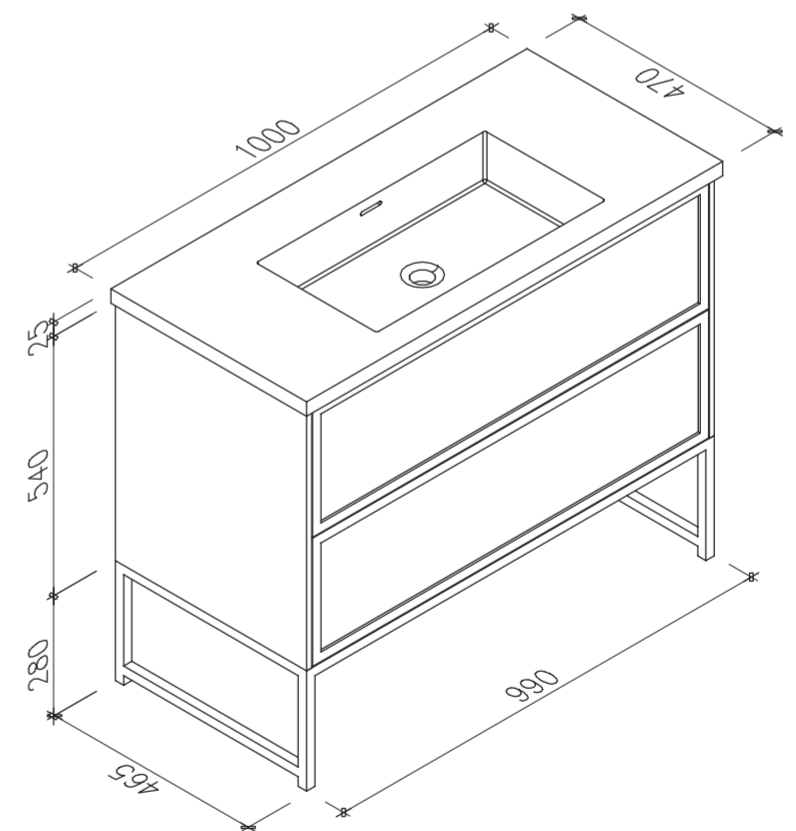

Top View

Top View - Section View

Side View - Section View

LUSSO S T O N E	Product Name	Piana 1000
	Material	Stone Resin Basin / Wood Cabinet
	Size, mm	1000 x 470 x 845

*All dimensions provided in millimeters.
 All vanity units are supplied with no tap hole (s). If you require a tap hole,
 you will need to use a standard 38mm hole-saw drill attachment.*