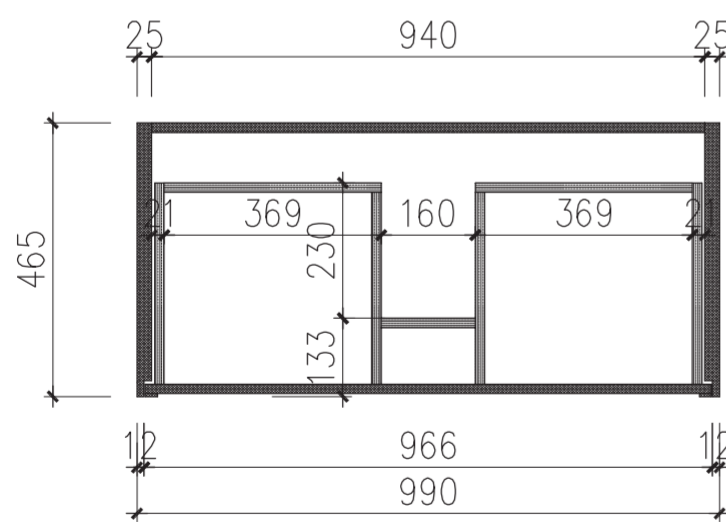

Top View

Top View - Section View

Side View - Section View

LUSSO S T O N E	Product Name	Piana 1000
	Material	Stone Resin Basin / Wood Cabinet
	Size, mm	1000 x 470 x 845

*All dimensions provided in millimeters.
 All vanity units are supplied with no tap hole (s). If you require a tap hole,
 you will need to use a standard 38mm hole-saw drill attachment.*