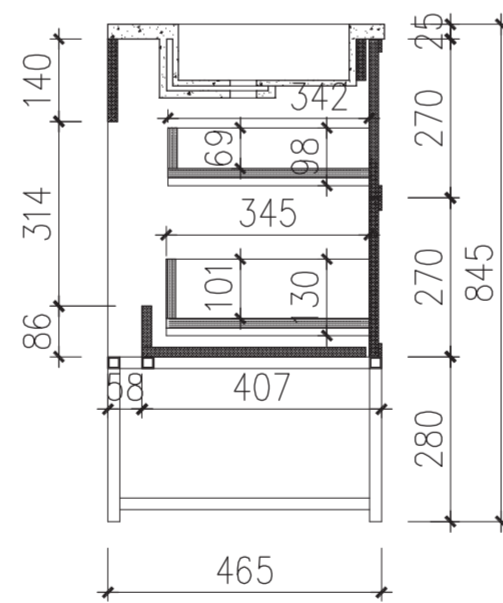

Top View

Top View - Section View

Side View - Section View

LUSSO S T O N E	Product Name	Piana 1000
	Material	Stone Resin Basin / Wood Cabinet
	Size, mm	1000 x 470 x 845

*All dimensions provided in millimeters.
 All vanity units are supplied with no tap hole (s). If you require a tap hole,
 you will need to use a standard 38mm hole-saw drill attachment.*