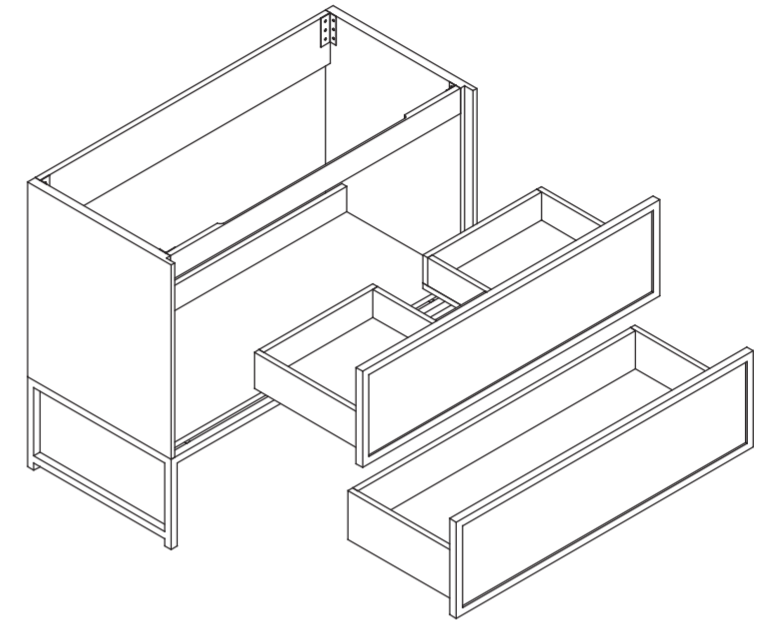

Top View

Top View - Section View

Side View - Section View

LUSSO S T O N E	Product Name	Piana 1000
	Material	Stone Resin Basin / Wood Cabinet
	Size, mm	1000 x 470 x 845

*All dimensions provided in millimeters.
 All vanity units are supplied with no tap hole (s). If you require a tap hole,
 you will need to use a standard 38mm hole-saw drill attachment.*