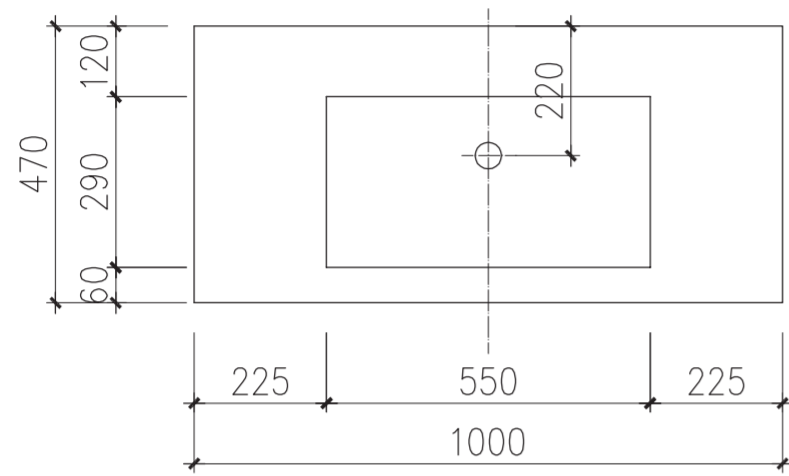

Top View

Top View - Section View

Side View - Section View

LUSSO S T O N E	Product Name	Piana 1000
	Material	Stone Resin Basin / Wood Cabinet
	Size, mm	1000 x 470 x 845

*All dimensions provided in millimeters.
 All vanity units are supplied with no tap hole (s). If you require a tap hole,
 you will need to use a standard 38mm hole-saw drill attachment.*