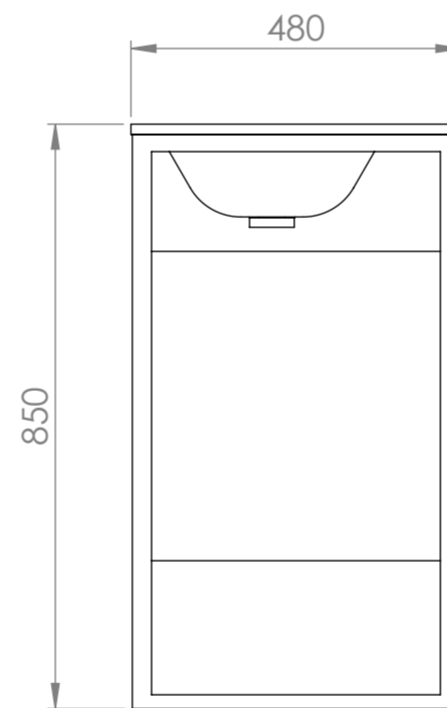

Top View

Front View

Side View

**LUSO**  
STONE

Product Name	Luxe 1200
Material	Stone Resin Basin / Steel Frame / Wood Cabinet
Size, mm	1200 x 480 x 850

*All dimensions provided in millimeters.  
All vanity units are supplied with no tap hole (s). If you require a tap hole,  
you will need to use a standard 38mm hole-saw drill attachment.*