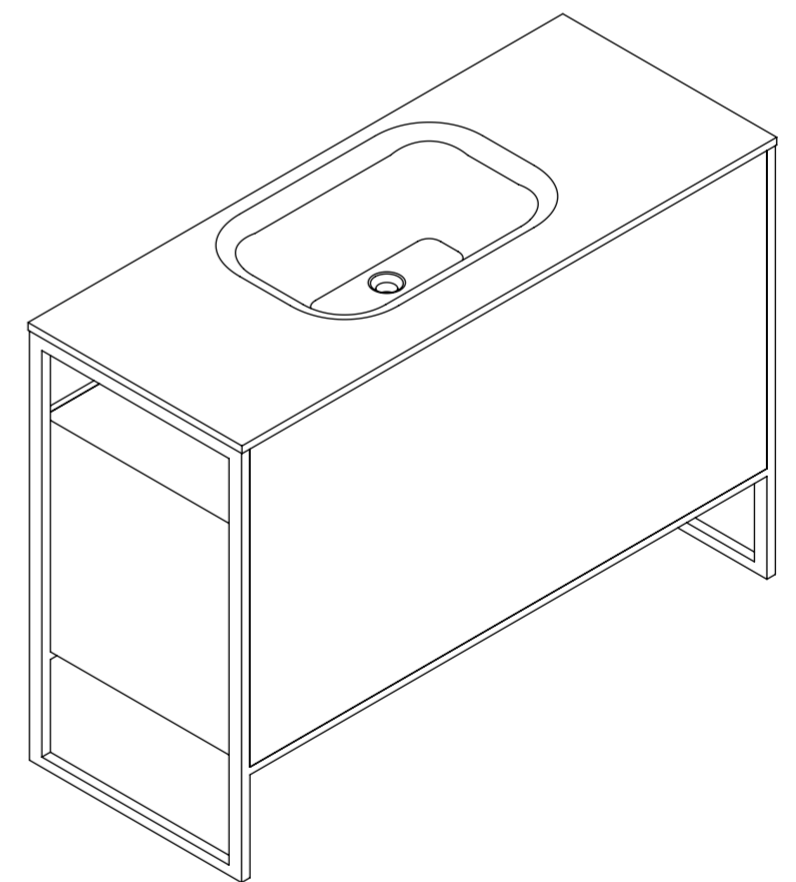

Top View

Front View

Side View

**LUSO**  
STONE

Product Name	Luxe 1200
Material	Stone Resin Basin / Steel Frame / Wood Cabinet
Size, mm	1200 x 480 x 850

*All dimensions provided in millimeters.  
All vanity units are supplied with no tap hole (s). If you require a tap hole,  
you will need to use a standard 38mm hole-saw drill attachment.*