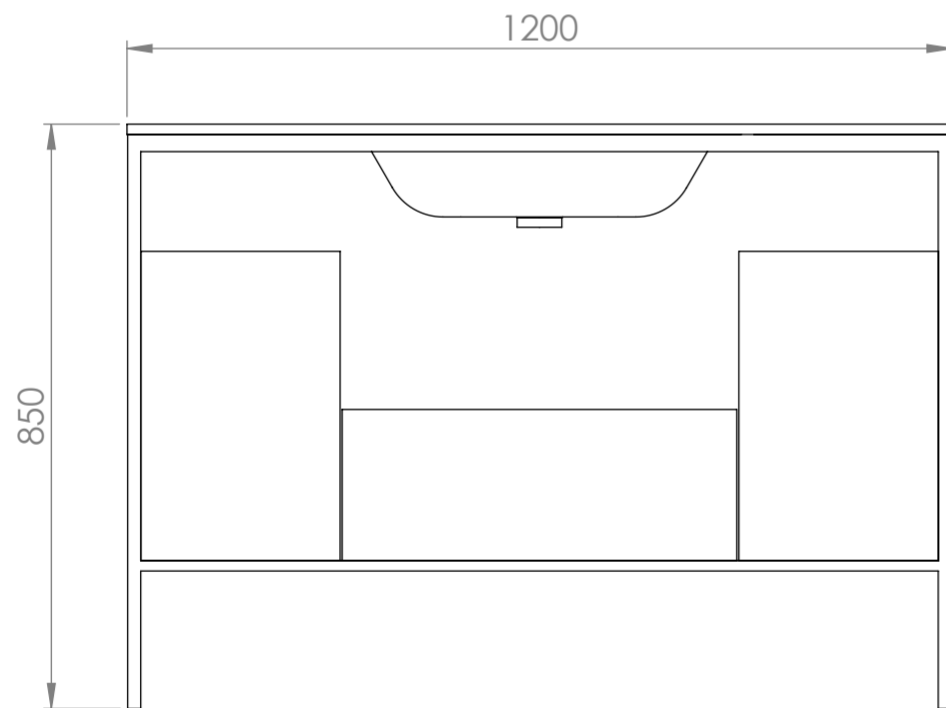

Top View

Front View

Side View

**LUSO**  
STONE

Product Name	Luxe 1200
Material	Stone Resin Basin / Steel Frame / Wood Cabinet
Size, mm	1200 x 480 x 850

*All dimensions provided in millimeters.  
All vanity units are supplied with no tap hole (s). If you require a tap hole,  
you will need to use a standard 38mm hole-saw drill attachment.*