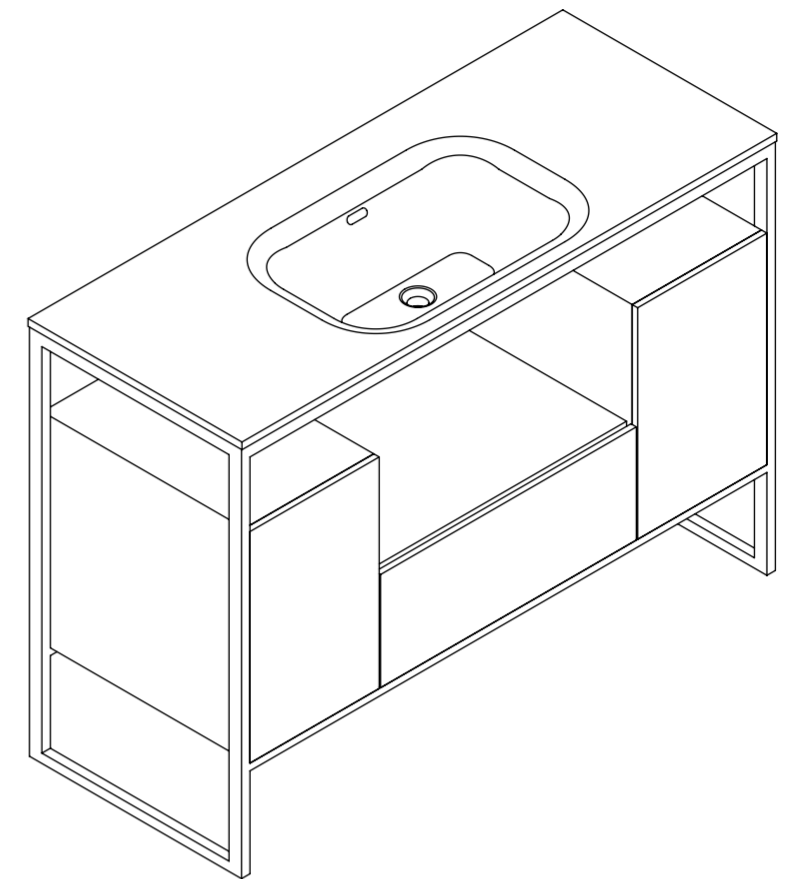

Top View

Front View

Side View

**LUSO**  
STONE

Product Name	Luxe 1200
Material	Stone Resin Basin / Steel Frame / Wood Cabinet
Size, mm	1200 x 480 x 850

*All dimensions provided in millimeters.  
All vanity units are supplied with no tap hole (s). If you require a tap hole,  
you will need to use a standard 38mm hole-saw drill attachment.*