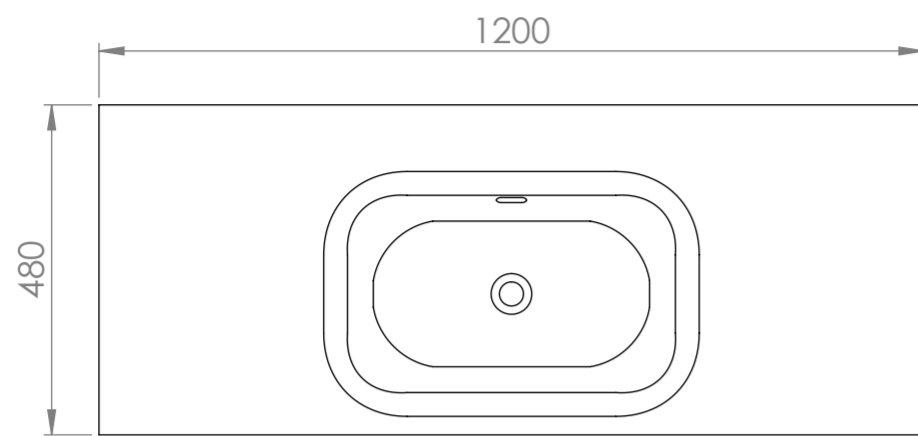

Top View

Front View

Side View

**LUSO**  
STONE

Product Name	Luxe 1200
Material	Stone Resin Basin / Steel Frame / Wood Cabinet
Size, mm	1200 x 480 x 850

*All dimensions provided in millimeters.  
All vanity units are supplied with no tap hole (s). If you require a tap hole,  
you will need to use a standard 38mm hole-saw drill attachment.*