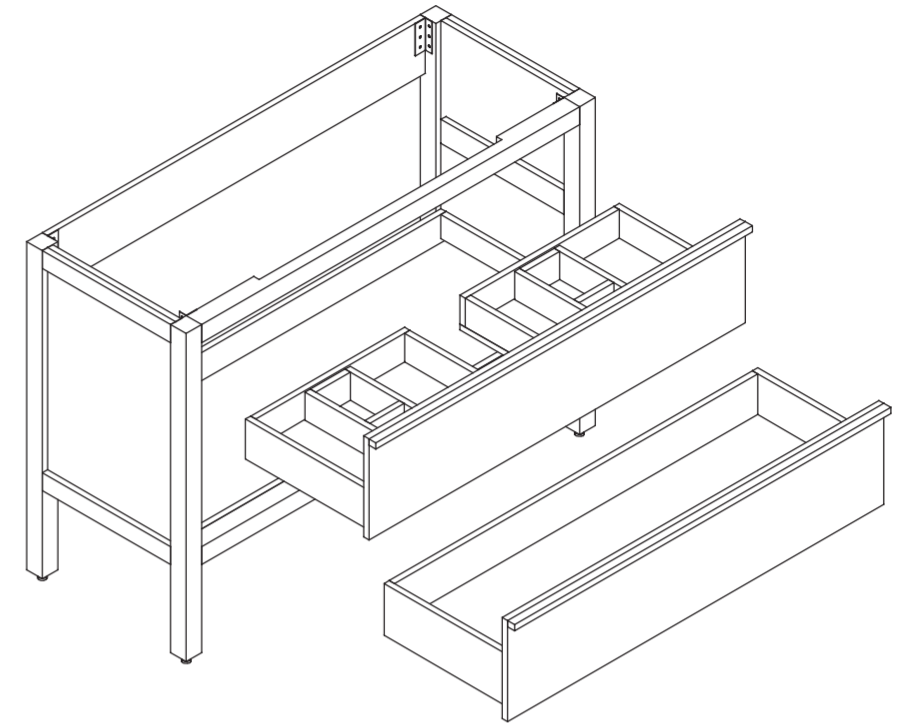

Top View

Top View - Section View

Side View - Section View

<h1>LUSSO</h1> <p>STONE</p>	Product Name	Langham 1200
	Material	Stone Resin Basin / Wood Cabinet
	Size, mm	1200 x 470 x 820

All dimensions provided in millimeters.
 All vanity units are supplied with no tap hole (s). If you require a tap hole, you will need to use a standard 38mm hole-saw drill attachment.