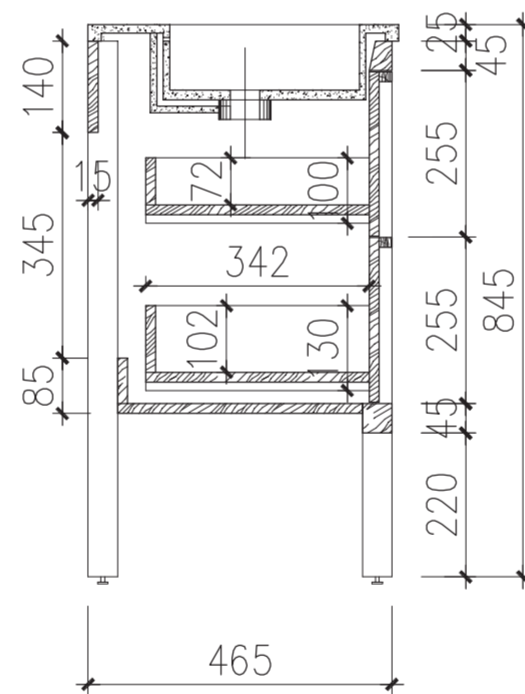

Top View

Top View - Section View

Side View - Section View

<h1>LUSSO</h1> <p>STONE</p>	Product Name	Langham 1200
	Material	Stone Resin Basin / Wood Cabinet
	Size, mm	1200 x 470 x 820

All dimensions provided in millimeters.
 All vanity units are supplied with no tap hole (s). If you require a tap hole, you will need to use a standard 38mm hole-saw drill attachment.