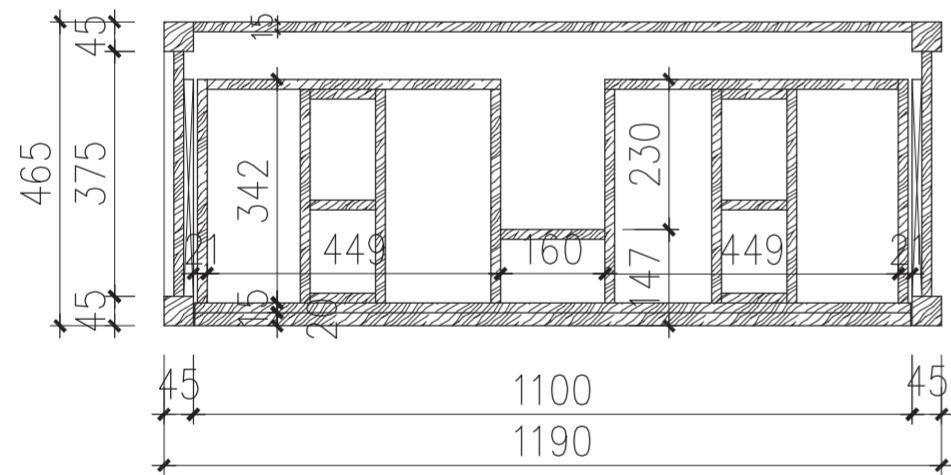

Top View

Top View - Section View

Side View - Section View

<h1>LUSSO</h1> <p>STONE</p>	Product Name	Langham 1200
	Material	Stone Resin Basin / Wood Cabinet
	Size, mm	1200 x 470 x 820

All dimensions provided in millimeters.
 All vanity units are supplied with no tap hole (s). If you require a tap hole, you will need to use a standard 38mm hole-saw drill attachment.