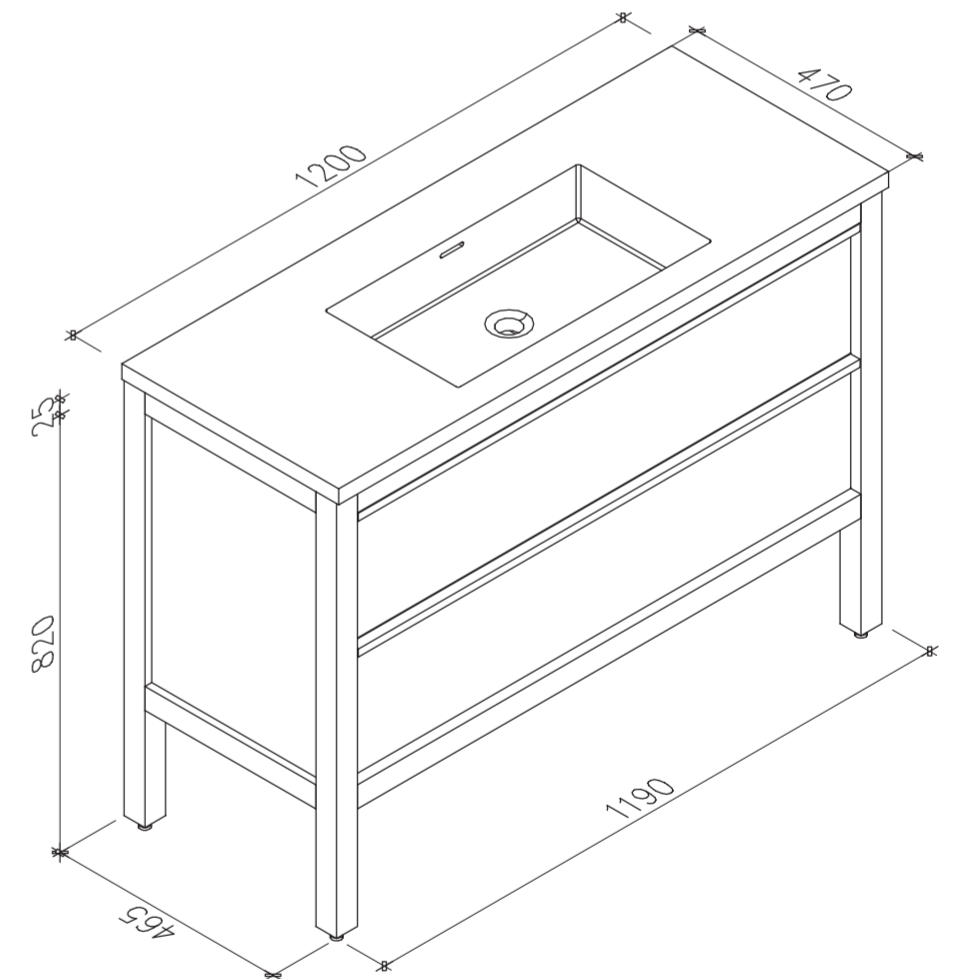

Top View

Top View - Section View

Side View - Section View

<h1>LUSSO</h1> <p>STONE</p>	Product Name	Langham 1200
	Material	Stone Resin Basin / Wood Cabinet
	Size, mm	1200 x 470 x 820

All dimensions provided in millimeters.
 All vanity units are supplied with no tap hole (s). If you require a tap hole, you will need to use a standard 38mm hole-saw drill attachment.