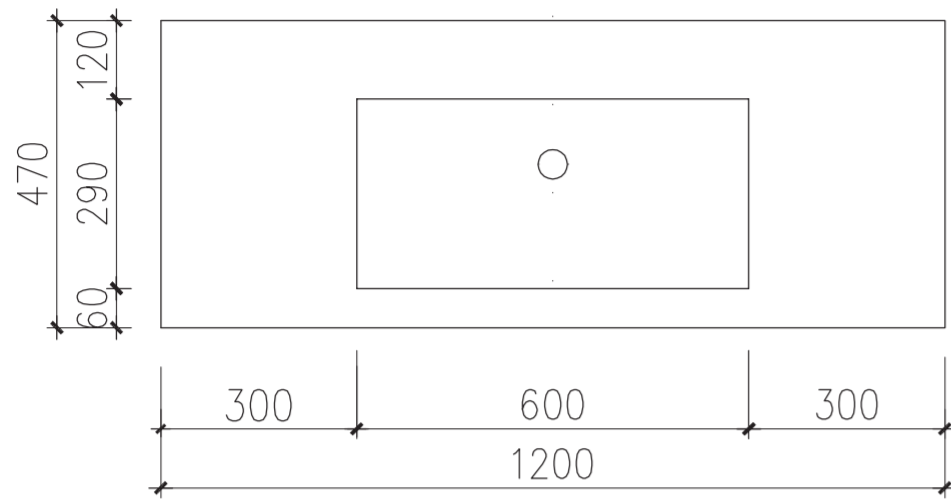

Top View

Top View - Section View

Side View - Section View

<h1>LUSSO</h1> <p>STONE</p>	Product Name	Langham 1200
	Material	Stone Resin Basin / Wood Cabinet
	Size, mm	1200 x 470 x 820

All dimensions provided in millimeters.
 All vanity units are supplied with no tap hole (s). If you require a tap hole, you will need to use a standard 38mm hole-saw drill attachment.