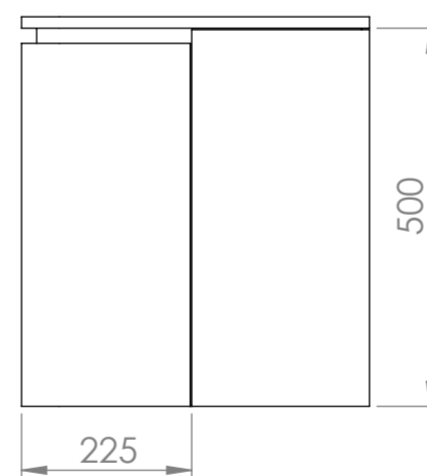

TOP VIEW - OPEN SIDE DOORS

FRONT VIEW

SIDE VIEW

LUSSO S T O N E	Product Name	Fontane
	Material	Stone Resin Basin / Wood Cabinet
	Size, mm	1200 x 460 x 515

*All dimensions provided in millimeters.
 All vanity units are supplied with no tap hole (s). If you require a tap hole,
 you will need to use a standard 38mm hole-saw drill attachment.*