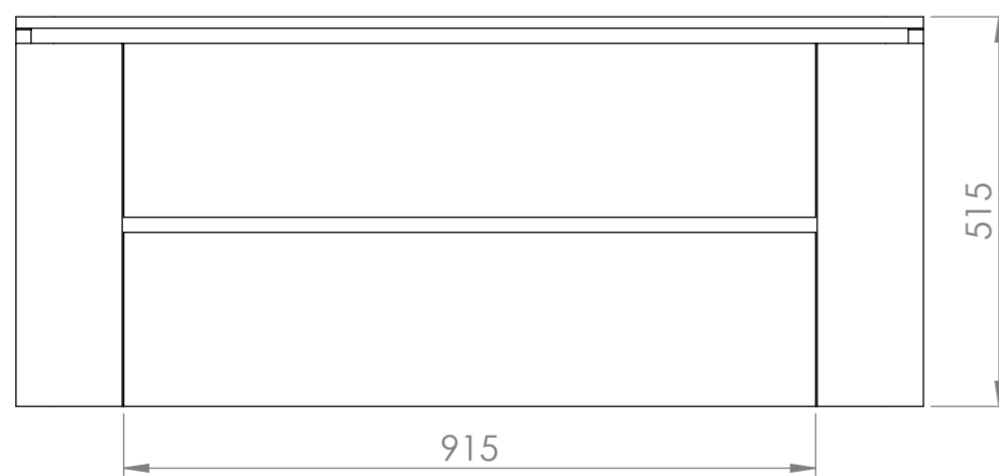

TOP VIEW - OPEN SIDE DOORS

FRONT VIEW

SIDE VIEW

LUSSO S T O N E	Product Name	Fontane
	Material	Stone Resin Basin / Wood Cabinet
	Size, mm	1200 x 460 x 515

*All dimensions provided in millimeters.
 All vanity units are supplied with no tap hole (s). If you require a tap hole,
 you will need to use a standard 38mm hole-saw drill attachment.*