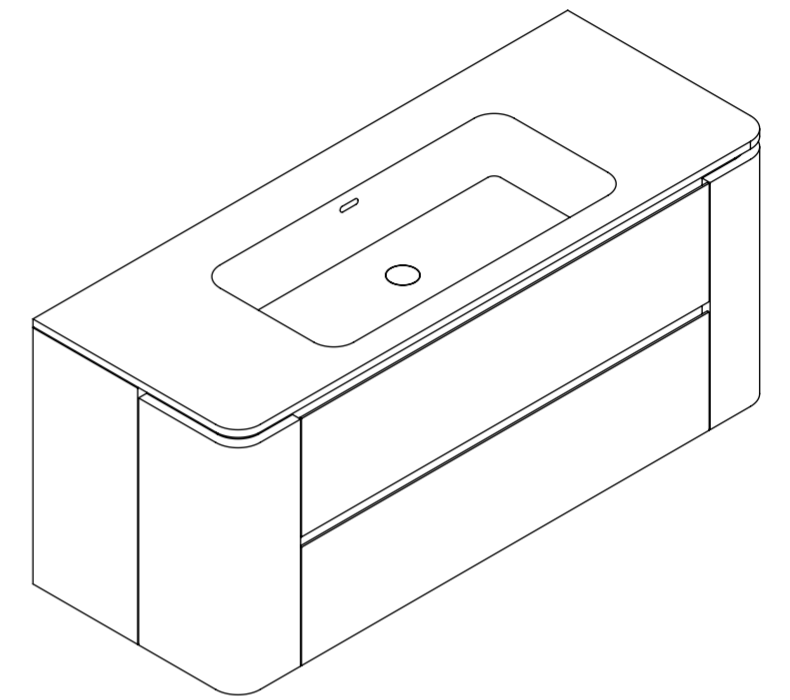

TOP VIEW - OPEN SIDE DOORS

FRONT VIEW

SIDE VIEW

LUSSO S T O N E	Product Name	Fontane
	Material	Stone Resin Basin / Wood Cabinet
	Size, mm	1200 x 460 x 515

*All dimensions provided in millimeters.
 All vanity units are supplied with no tap hole (s). If you require a tap hole,
 you will need to use a standard 38mm hole-saw drill attachment.*