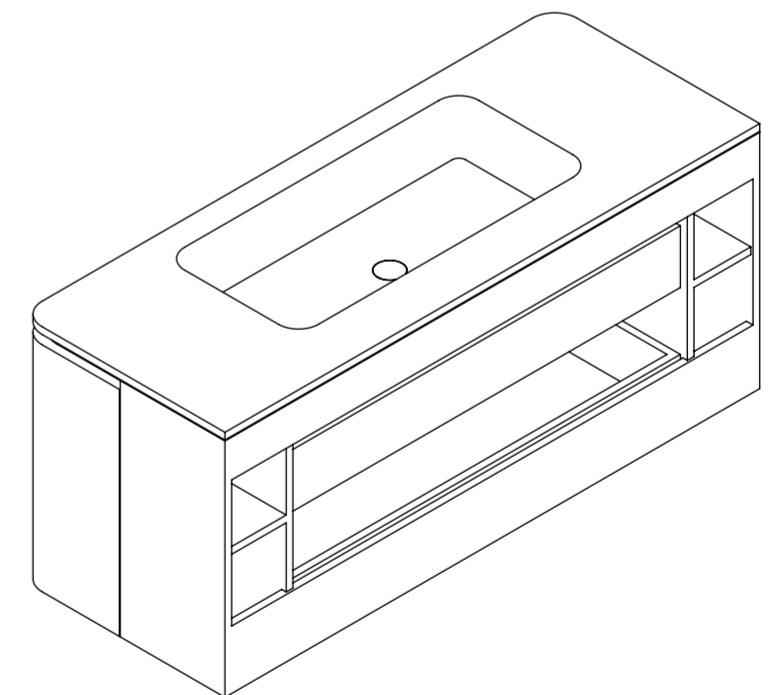

TOP VIEW - OPEN SIDE DOORS

FRONT VIEW

SIDE VIEW

LUSSO S T O N E	Product Name	Fontane
	Material	Stone Resin Basin / Wood Cabinet
	Size, mm	1200 x 460 x 515

*All dimensions provided in millimeters.
 All vanity units are supplied with no tap hole (s). If you require a tap hole,
 you will need to use a standard 38mm hole-saw drill attachment.*