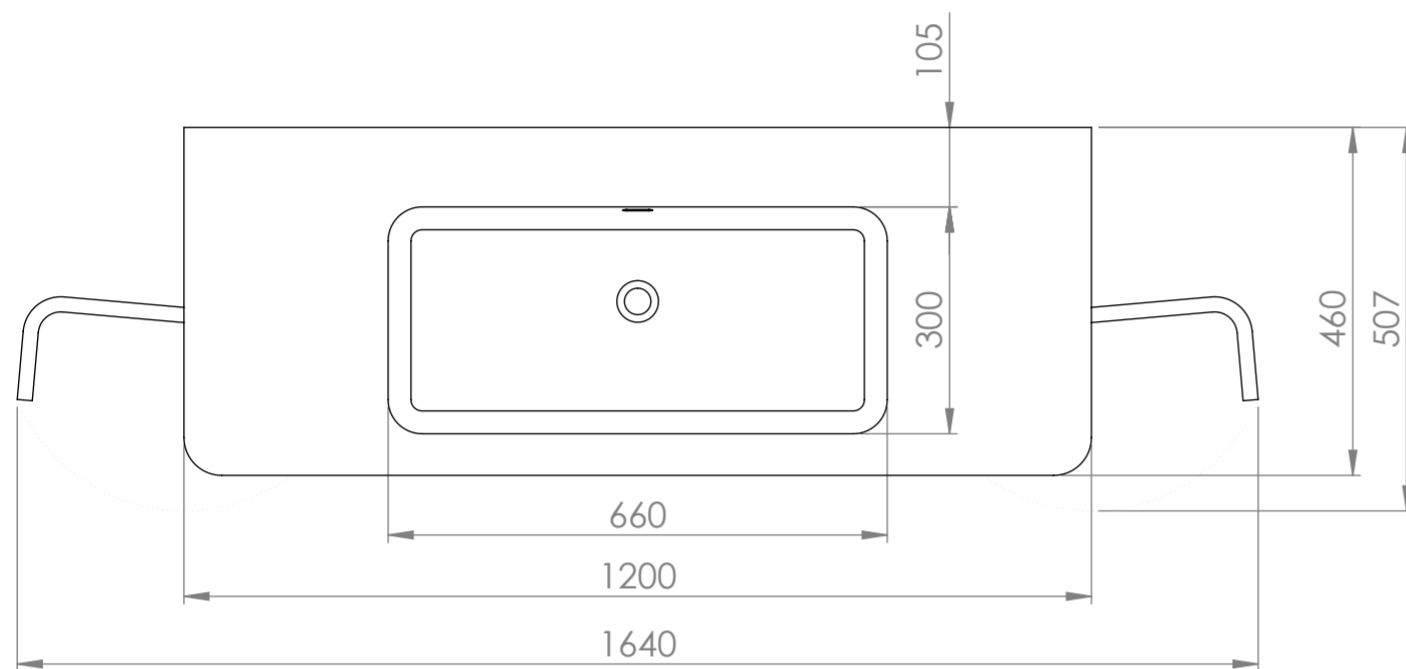

TOP VIEW - OPEN SIDE DOORS

FRONT VIEW

SIDE VIEW

LUSSO S T O N E	Product Name	Fontane
	Material	Stone Resin Basin / Wood Cabinet
	Size, mm	1200 x 460 x 515

*All dimensions provided in millimeters.
 All vanity units are supplied with no tap hole (s). If you require a tap hole,
 you will need to use a standard 38mm hole-saw drill attachment.*