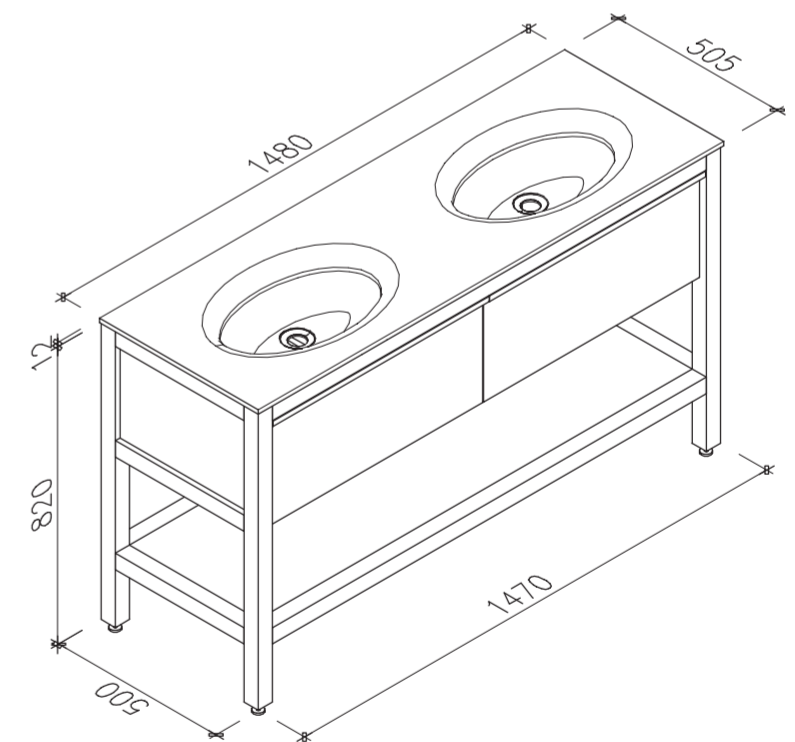

Top View

Top View - Section View

Side View - Section View

<h1>LUSO</h1> <p>STONE</p>	Product Name	Dorchester 1480
	Material	Stone Resin Basin / Wood Cabinet
	Size, mm	1480 x 505 x 844

All dimensions provided in millimeters.
 All vanity units are supplied with no tap hole (s). If you require a tap hole, you will need to use a standard 38mm hole-saw drill attachment.