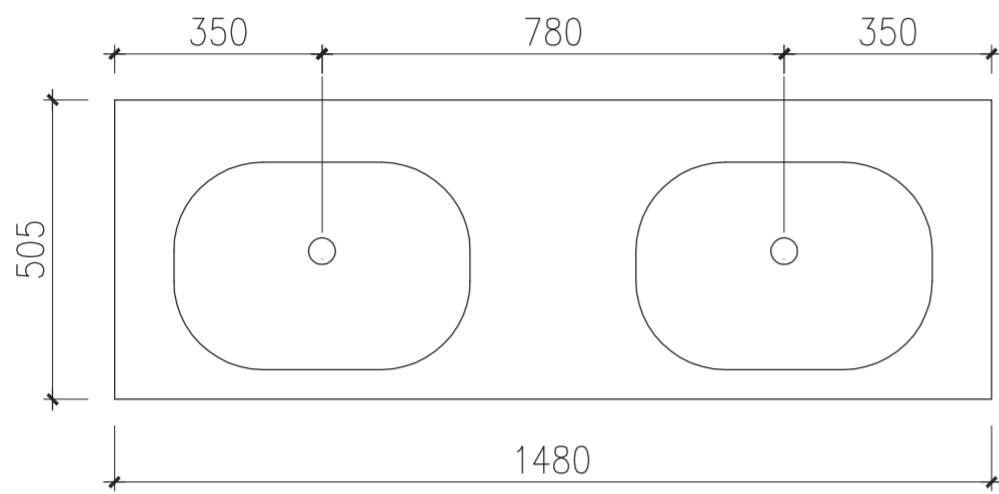

Top View

Top View - Section View

Side View - Section View

<h1>LUSO</h1> <p>STONE</p>	Product Name	Dorchester 1480
	Material	Stone Resin Basin / Wood Cabinet
	Size, mm	1480 x 505 x 844

All dimensions provided in millimeters.
 All vanity units are supplied with no tap hole (s). If you require a tap hole, you will need to use a standard 38mm hole-saw drill attachment.