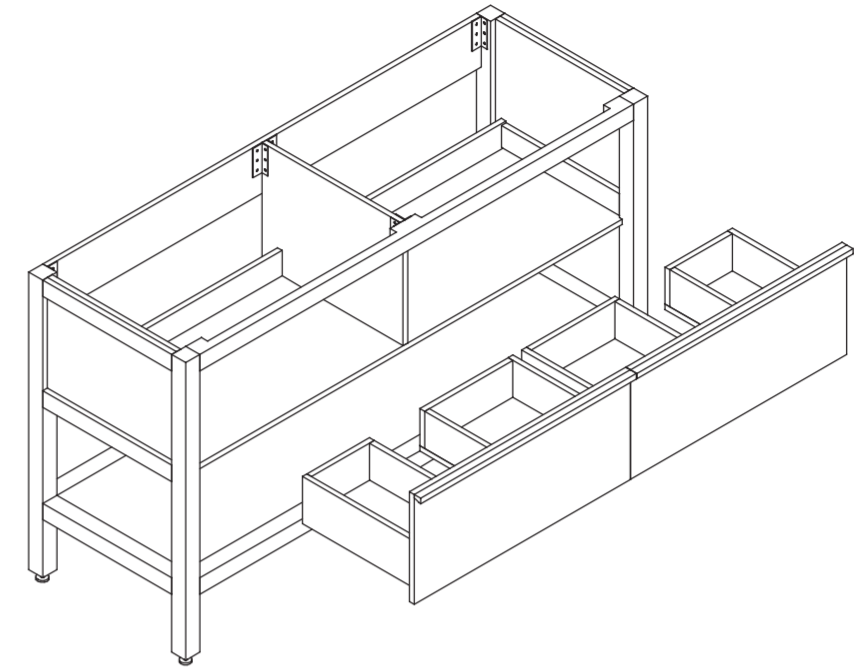

Top View

Top View - Section View

Side View - Section View

<h1>LUSO</h1> <p>STONE</p>	Product Name	Dorchester 1480
	Material	Stone Resin Basin / Wood Cabinet
	Size, mm	1480 x 505 x 844

All dimensions provided in millimeters.
 All vanity units are supplied with no tap hole (s). If you require a tap hole, you will need to use a standard 38mm hole-saw drill attachment.