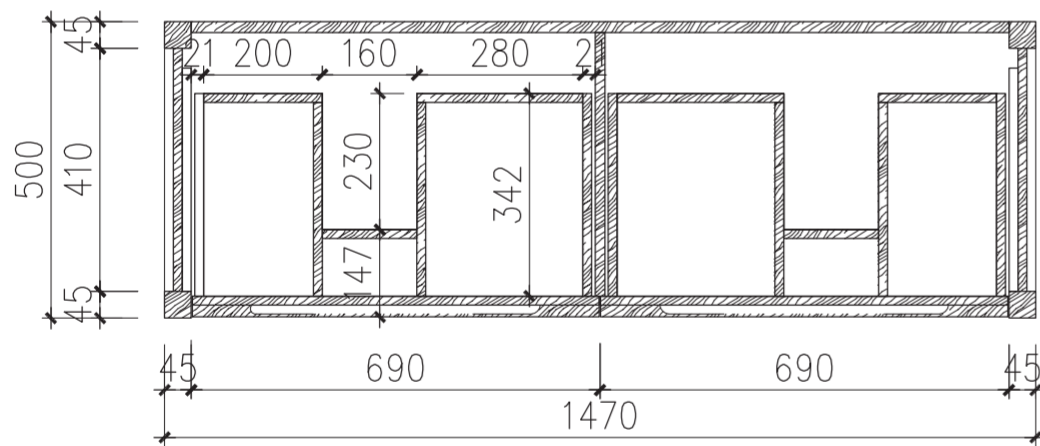

Top View

Top View - Section View

Side View - Section View

<h1>LUSO</h1> <p>STONE</p>	Product Name	Dorchester 1480
	Material	Stone Resin Basin / Wood Cabinet
	Size, mm	1480 x 505 x 844

All dimensions provided in millimeters.
 All vanity units are supplied with no tap hole (s). If you require a tap hole, you will need to use a standard 38mm hole-saw drill attachment.