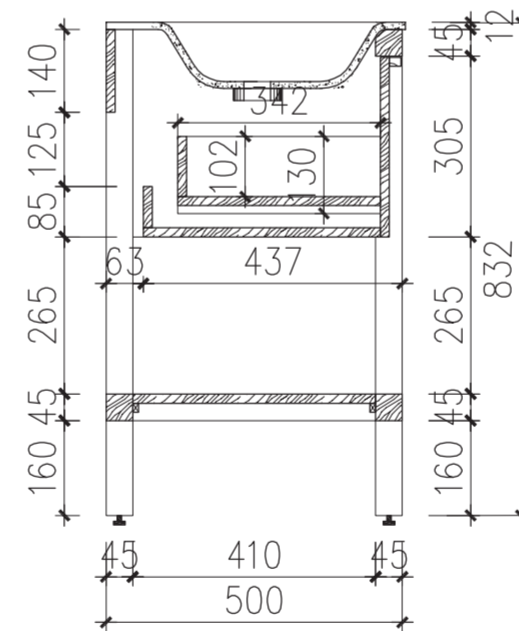

Top View

Top View - Section View

Side View - Section View

<h1>LUSO</h1> <p>STONE</p>	Product Name	Dorchester 1480
	Material	Stone Resin Basin / Wood Cabinet
	Size, mm	1480 x 505 x 844

All dimensions provided in millimeters.
 All vanity units are supplied with no tap hole (s). If you require a tap hole, you will need to use a standard 38mm hole-saw drill attachment.