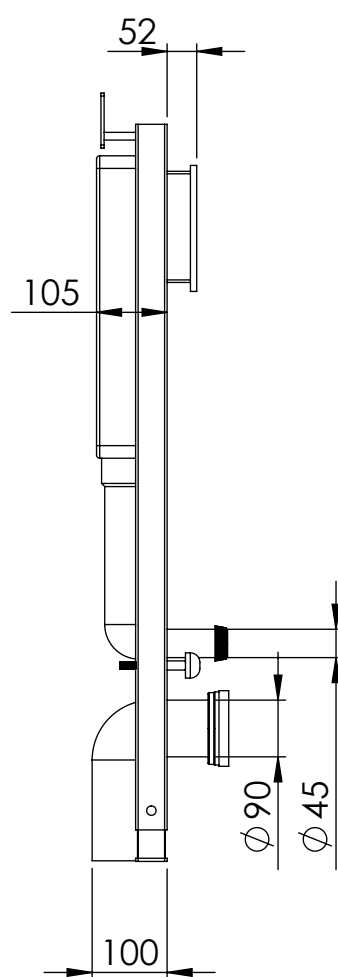

Top View

Front View

Side View

**LUSO**  
STONE

Product Name	Senza Concealed Dual Flush Cistern & Frame with Flush Plate
Style	Concealed / Dual Flush For Wall Hung Toilets
Material	Insulated Plastic
Flush Plate Material	Stainless Steel

*All dimensions provided in millimeters.*