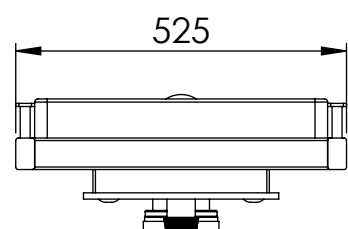

Top View

Front View

Side View

**LUSO**  
STONE

Product Name	Senza Concealed Dual Flush Cistern & Frame with Flush Plate
Style	Concealed / Dual Flush For Wall Hung Toilets
Material	Insulated Plastic
Flush Plate Material	Stainless Steel

*All dimensions provided in millimeters.*