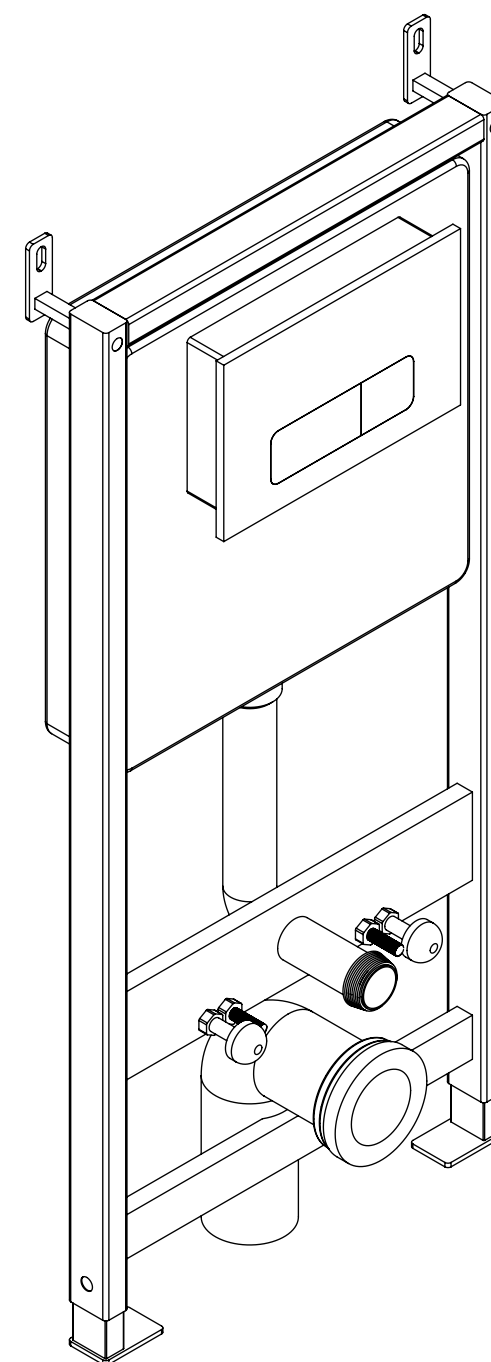

Top View

Front View

Side View

**LUSO**  
STONE

Product Name	Senza Concealed Dual Flush Cistern & Frame with Flush Plate
Style	Concealed / Dual Flush For Wall Hung Toilets
Material	Insulated Plastic
Flush Plate Material	Stainless Steel

*All dimensions provided in millimeters.*