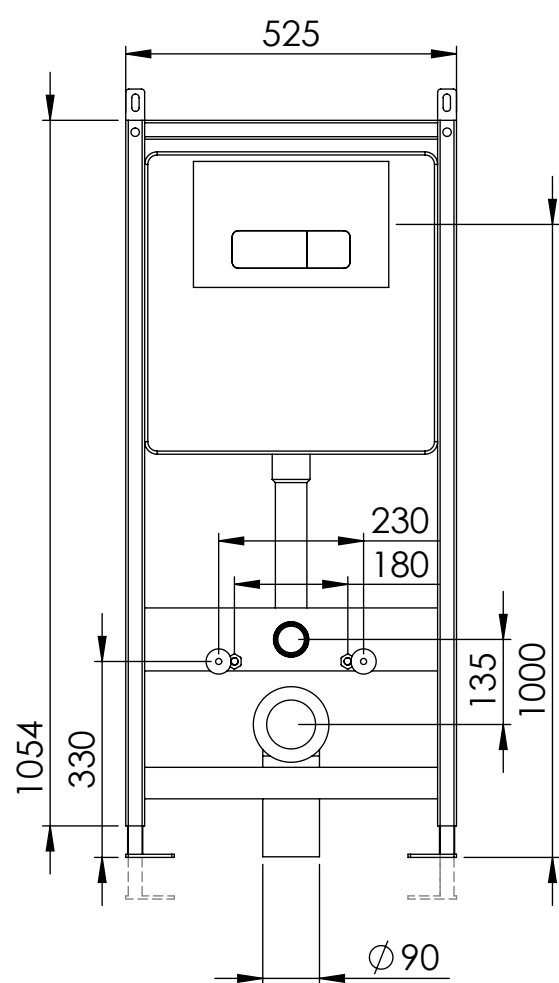

Top View

Front View

Side View

**LUSO**  
STONE

Product Name	Senza Concealed Dual Flush Cistern & Frame with Flush Plate
Style	Concealed / Dual Flush For Wall Hung Toilets
Material	Insulated Plastic
Flush Plate Material	Stainless Steel

*All dimensions provided in millimeters.*