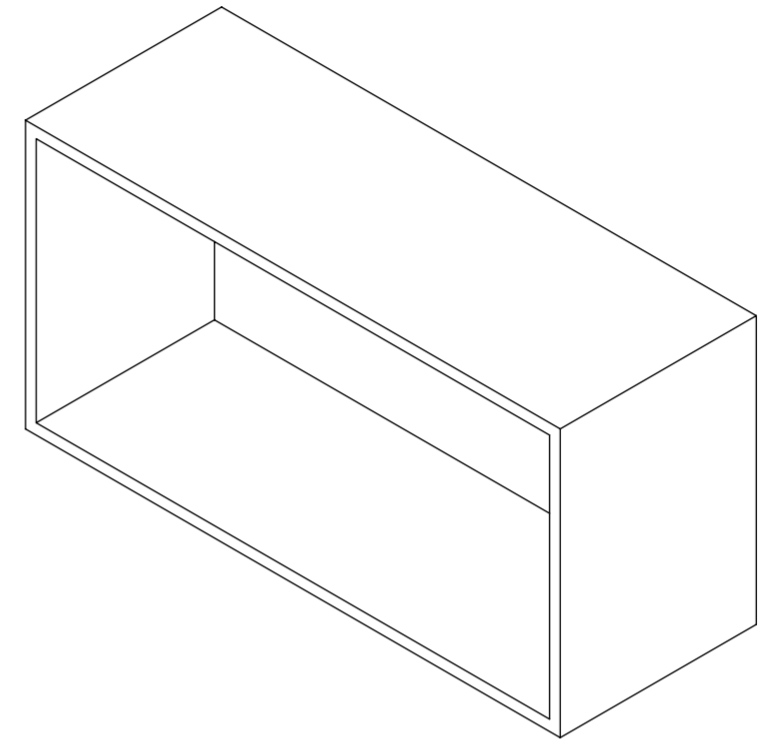

Top View

Front View

Side View

LUSSO S T O N E	Product Name	Qube Square 600
	Material	Stone Resin
	Size, mm	600 x 300 x 220

All dimensions provided in millimeters.