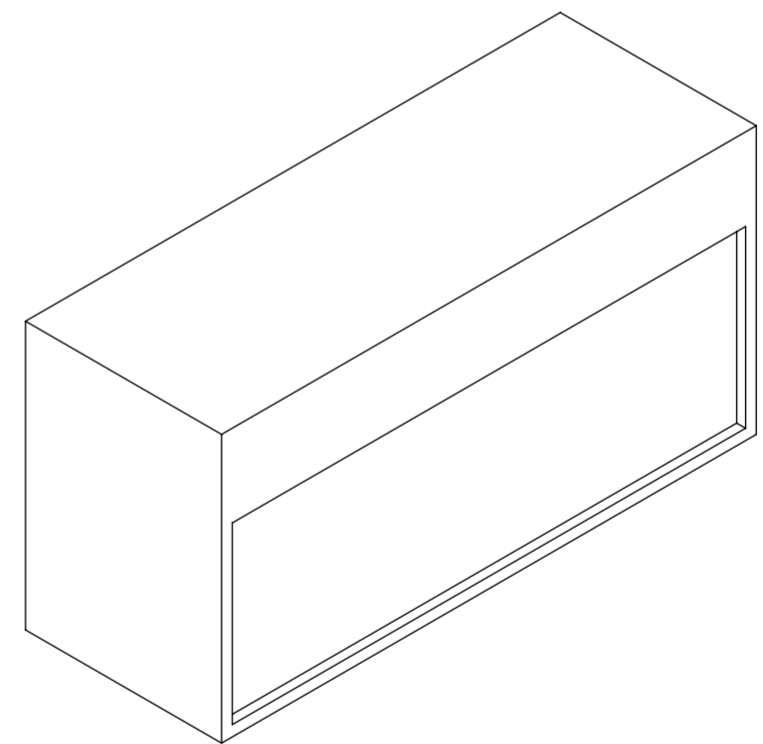

Top View

Front View

Side View

LUSSO S T O N E	Product Name	Qube Square 600
	Material	Stone Resin
	Size, mm	600 x 300 x 220

All dimensions provided in millimeters.