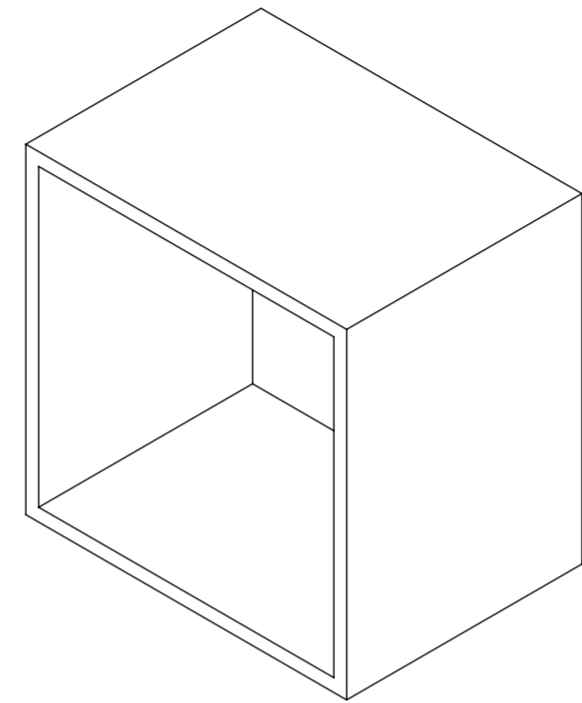

Top View

Front View

Side View

LUSO
STONE

Product Name	Qube Square 300
Material	Stone Resin
Size, mm	300 x 300 x 220

All dimensions provided in millimeters.