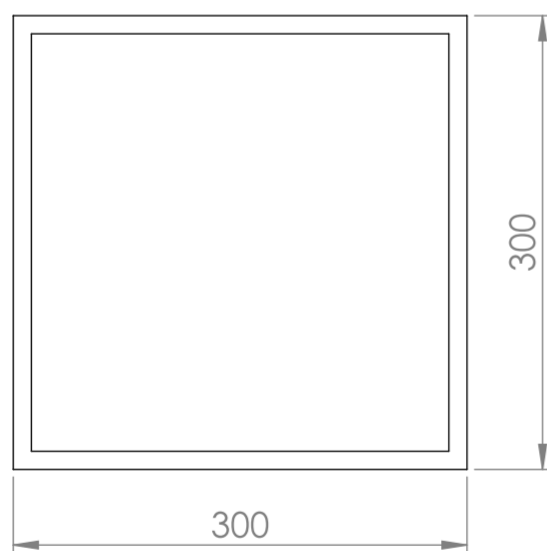

Top View

Front View

Side View

LUSO
STONE

Product Name	Qube Square 300
Material	Stone Resin
Size, mm	300 x 300 x 220

All dimensions provided in millimeters.