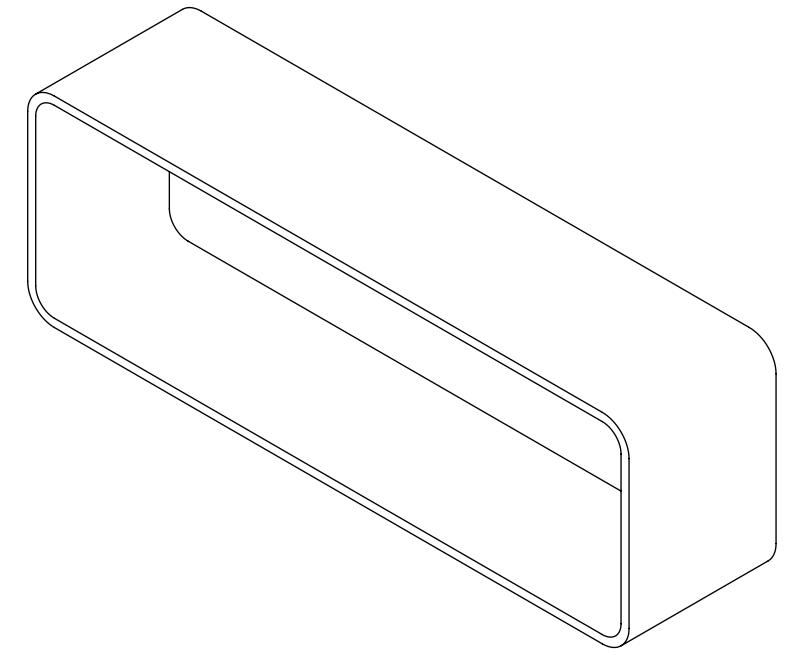

Top View

Front View

Side View

LUSSO
S T O N E

Product Name	Qube Curved 900
Material	Stone Resin
Size, mm	900 x 300 x 220

All dimensions provided in millimeters.