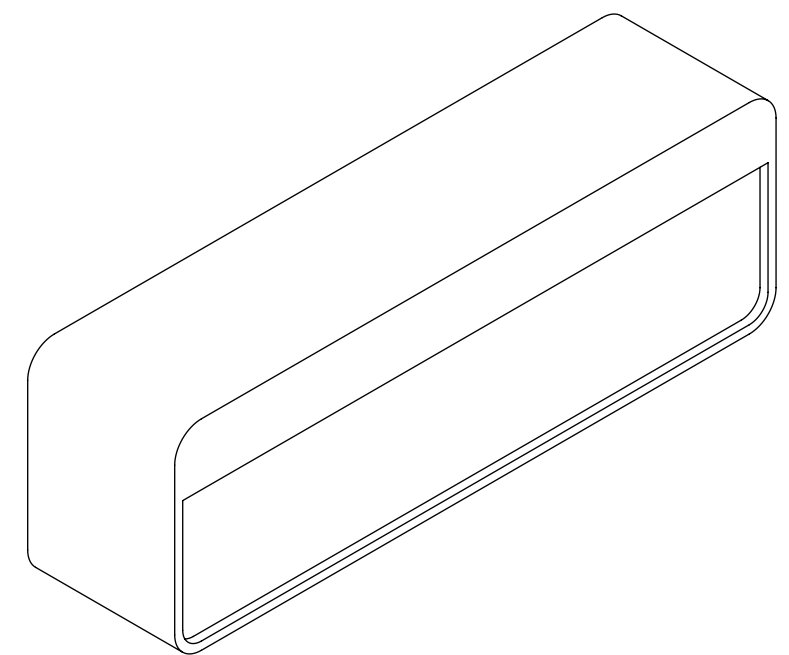

Top View

Front View

Side View

LUSSO
S T O N E

Product Name	Qube Curved 900
Material	Stone Resin
Size, mm	900 x 300 x 220

All dimensions provided in millimeters.