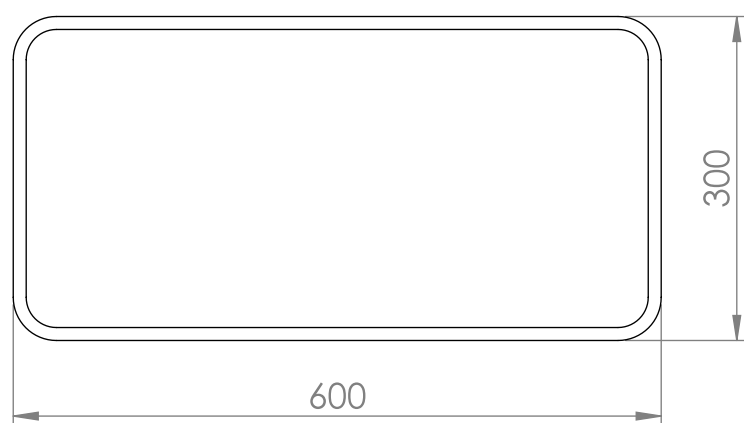

Top View

Front View

Side View

LUSSO
S T O N E

Product Name	Qube Curved 600
Material	Stone Resin
Size, mm	600 x 300 x 220

All dimensions provided in millimeters.