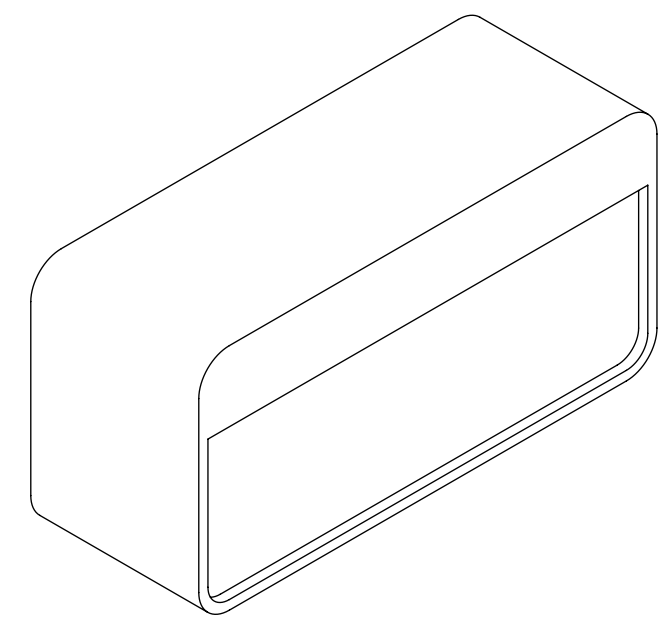

Top View

Front View

Side View

LUSSO
S T O N E

Product Name	Qube Curved 600
Material	Stone Resin
Size, mm	600 x 300 x 220

All dimensions provided in millimeters.