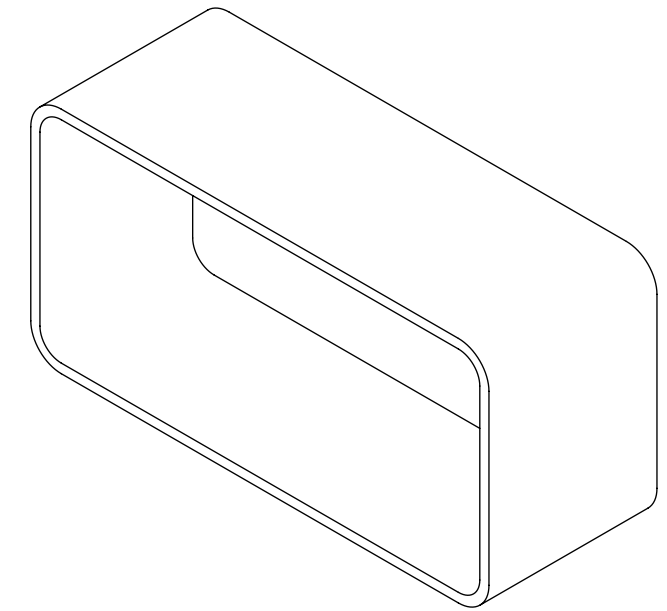

Top View

Front View

Side View

LUSSO
S T O N E

Product Name	Qube Curved 600
Material	Stone Resin
Size, mm	600 x 300 x 220

All dimensions provided in millimeters.