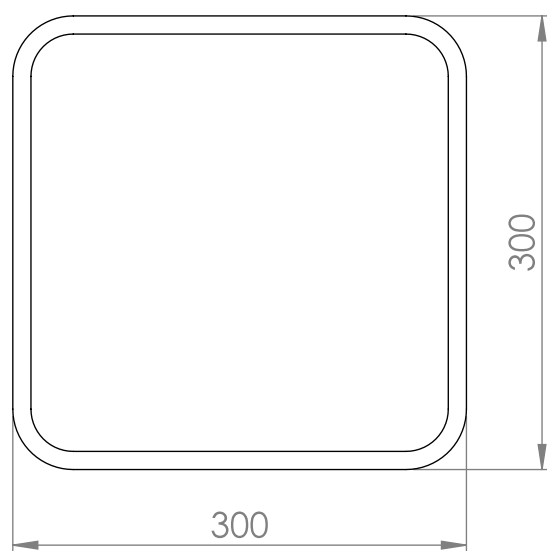

Top View

Front View

Side View

LUSO
S T O N E

Product Name	Qube Curved 300
Material	Stone Resin
Size, mm	300 x 300 x 220

All dimensions provided in millimeters.