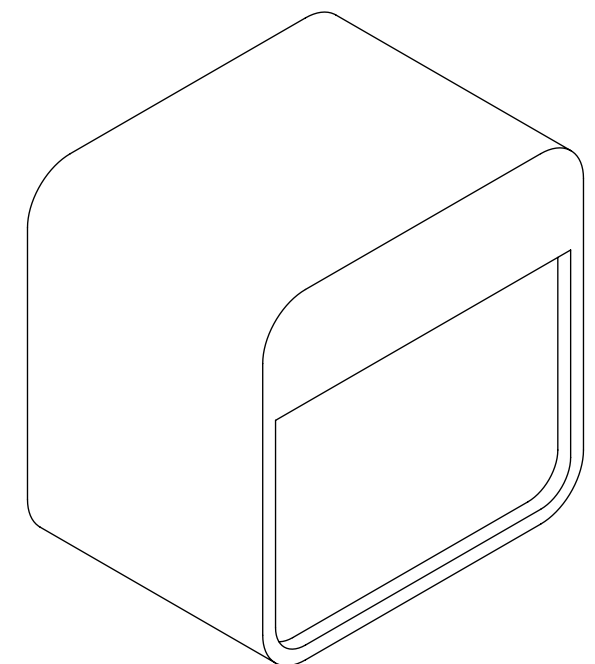

Top View

Front View

Side View

LUSO
S T O N E

Product Name	Qube Curved 300
Material	Stone Resin
Size, mm	300 x 300 x 220

All dimensions provided in millimeters.