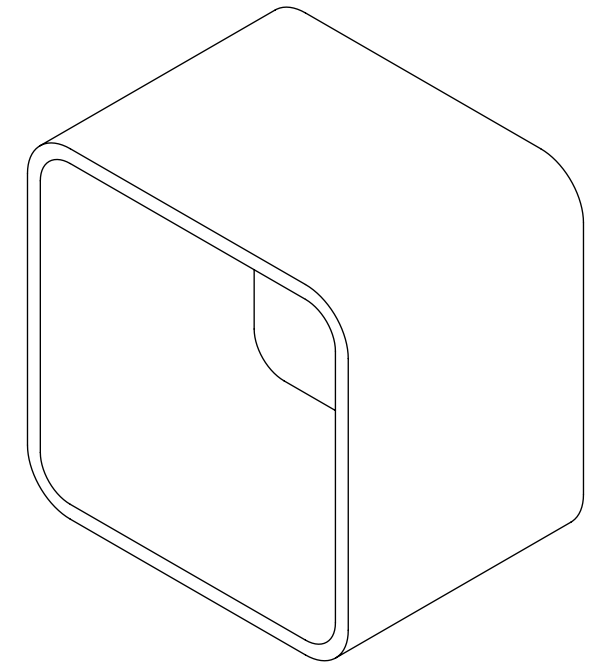

Top View

Front View

Side View

LUSO
S T O N E

Product Name	Qube Curved 300
Material	Stone Resin
Size, mm	300 x 300 x 220

All dimensions provided in millimeters.