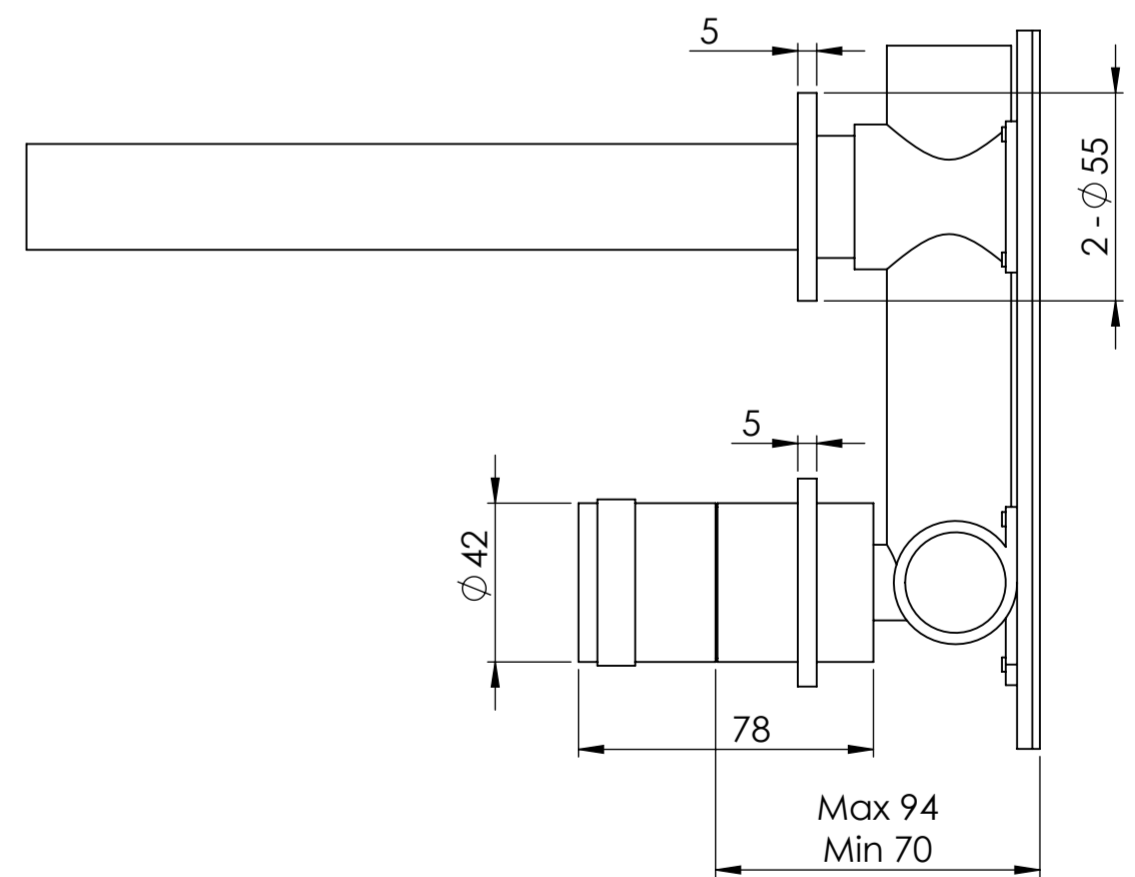

Side View

Back View

Top View

LUSSO S T O N E	Product Name	Urban Series
	Product Type	W/M Basin Mixer Valve & Spout

All dimensions provided in millimeters.