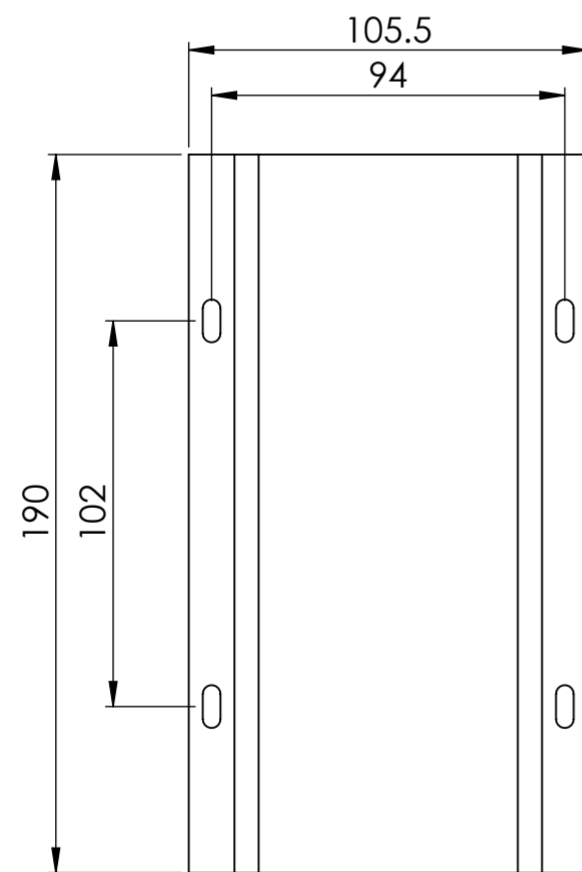

Side View

Back View

Top View

LUSSO S T O N E	Product Name	Urban Series
	Product Type	W/M Basin Mixer Valve & Spout

All dimensions provided in millimeters.