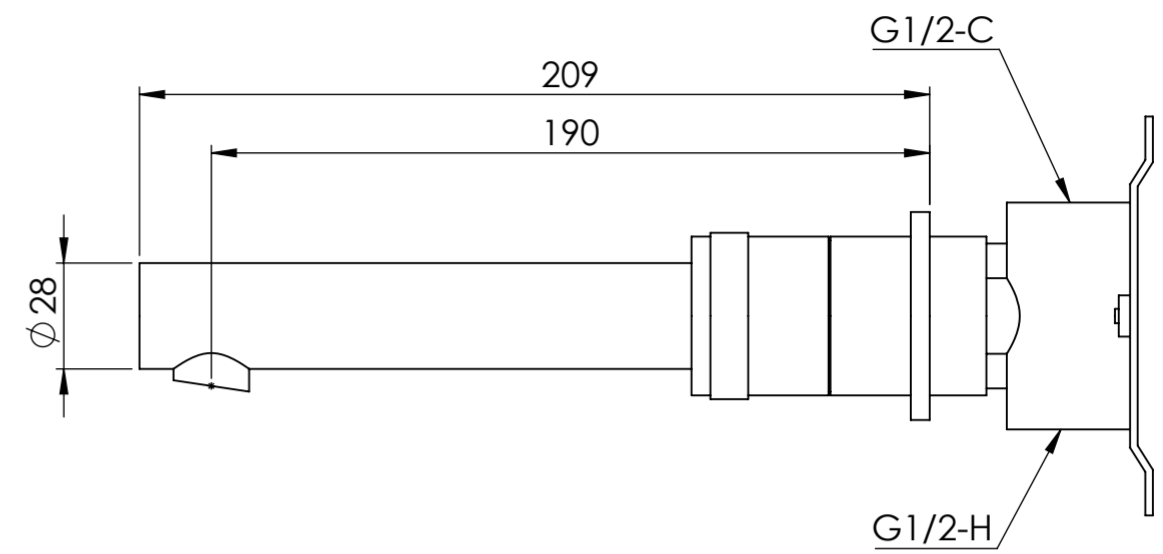

Side View

Back View

Top View

LUSSO S T O N E	Product Name	Urban Series
	Product Type	W/M Basin Mixer Valve & Spout

All dimensions provided in millimeters.