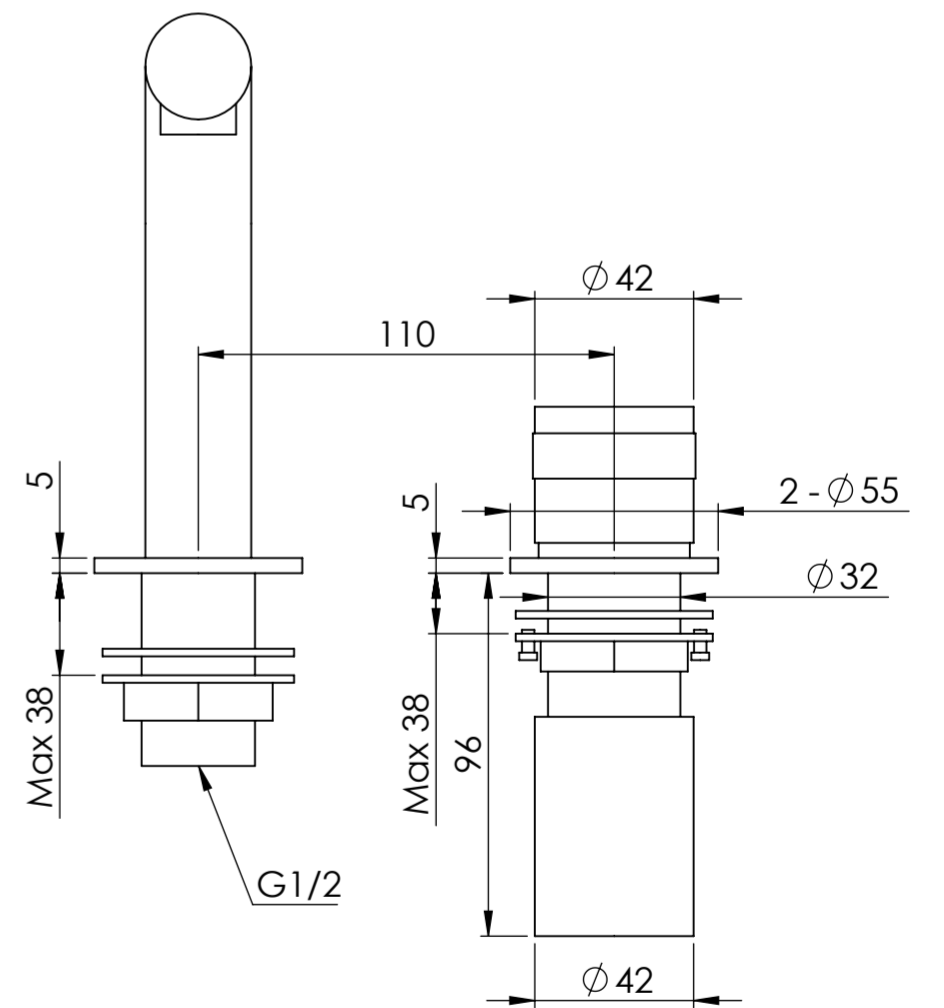

Side View

Front View

<b>LUSSO</b> S T O N E	Product Name	Urban Series
	Product Type	Deck Mounted Basin Mixer

All dimensions provided in millimeters.