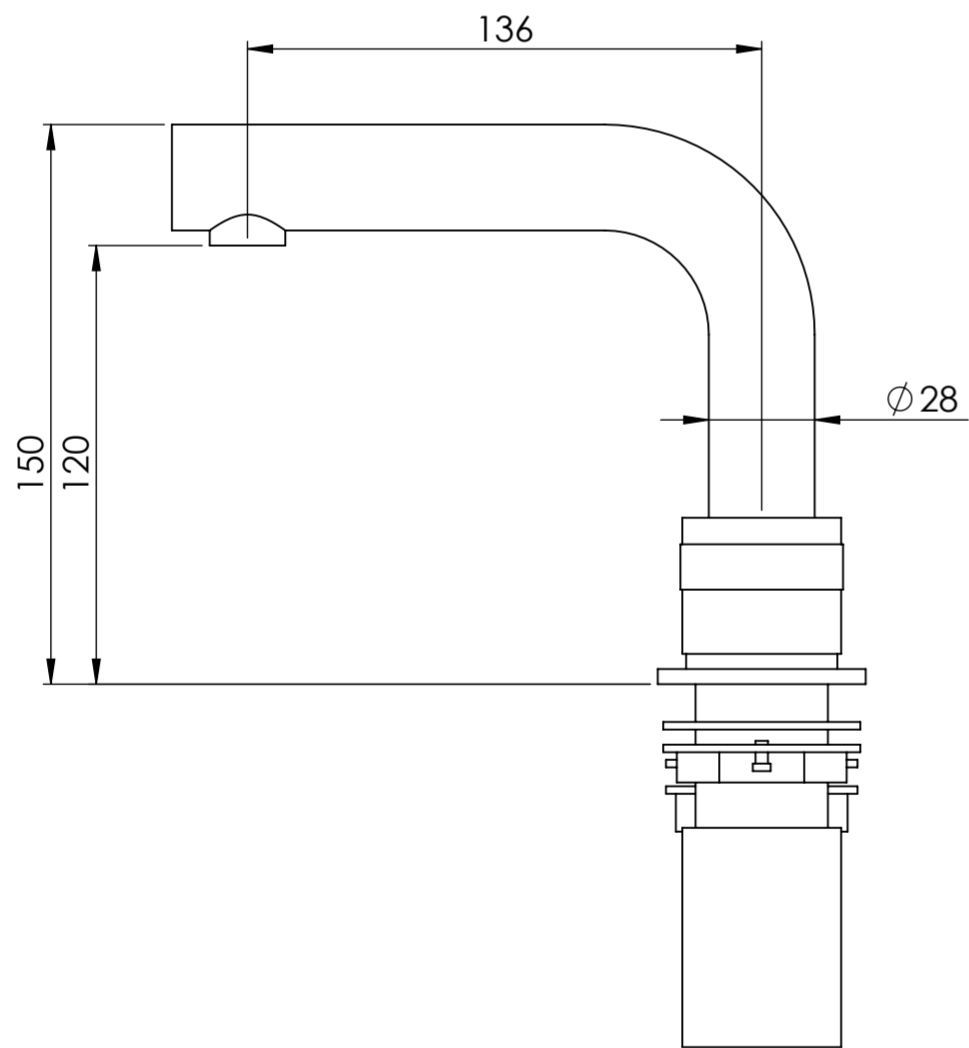

Side View

Front View

<b>LUSSO</b> S T O N E	Product Name	Urban Series
	Product Type	Deck Mounted Basin Mixer

All dimensions provided in millimeters.