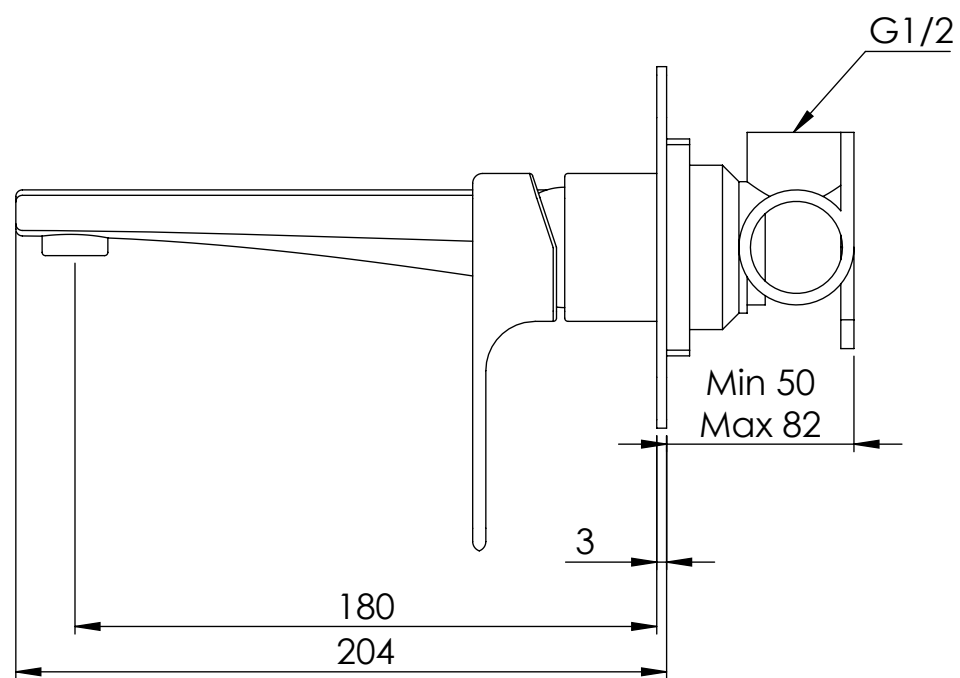

Top View

Side View

Front View

LUSO S T O N E	Product Name	Mia Series
	Product Type	Valve & Spout

All dimensions provided in millimeters.