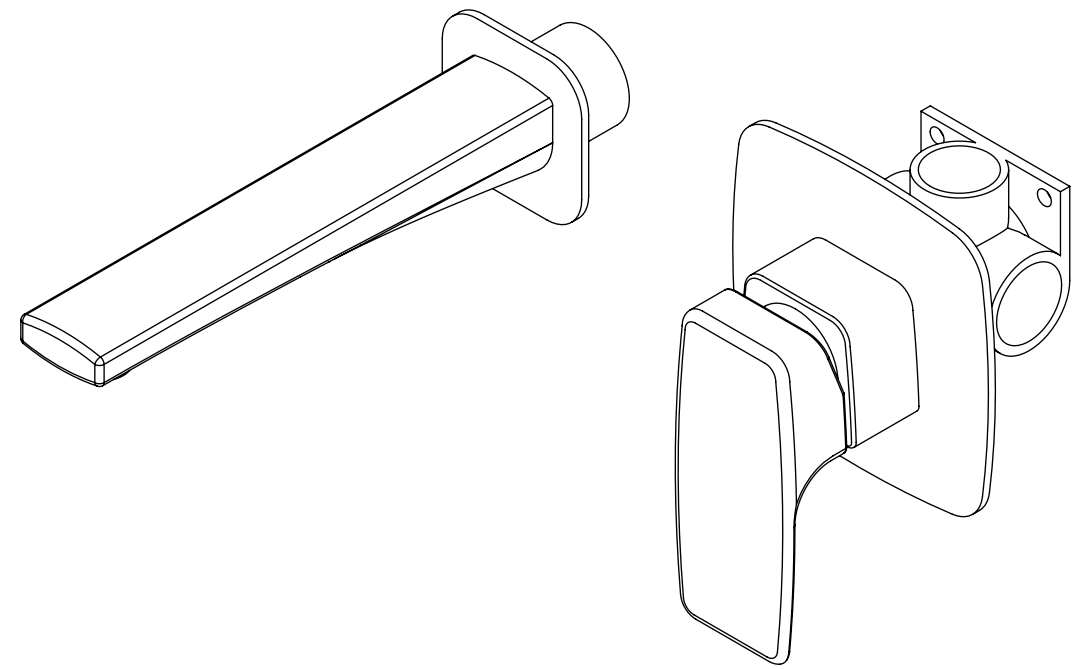

Top View

Side View

Front View

LUSO S T O N E	Product Name	Mia Series
	Product Type	Valve & Spout

All dimensions provided in millimeters.