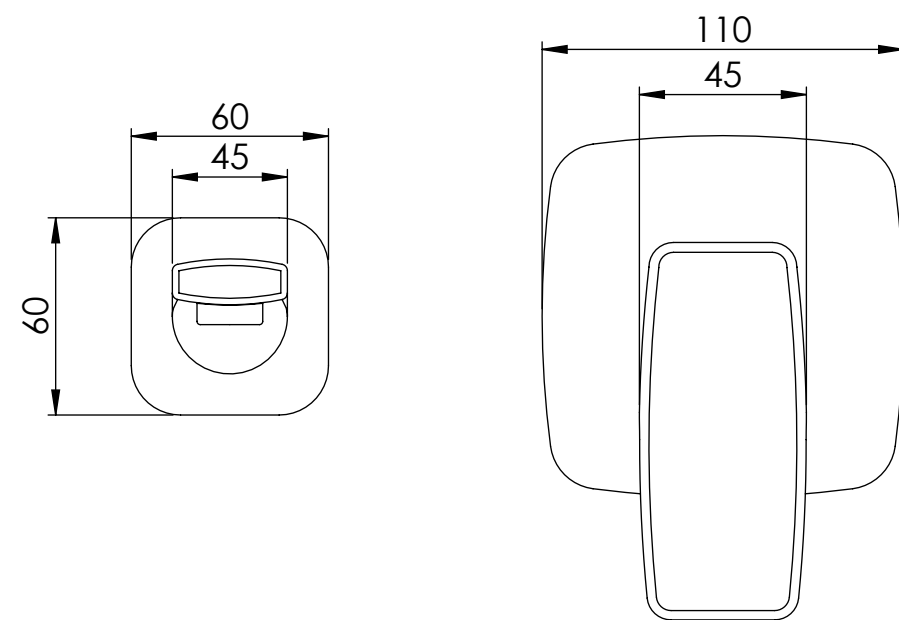

Top View

Side View

Front View

LUSO S T O N E	Product Name	Mia Series
	Product Type	Valve & Spout

All dimensions provided in millimeters.