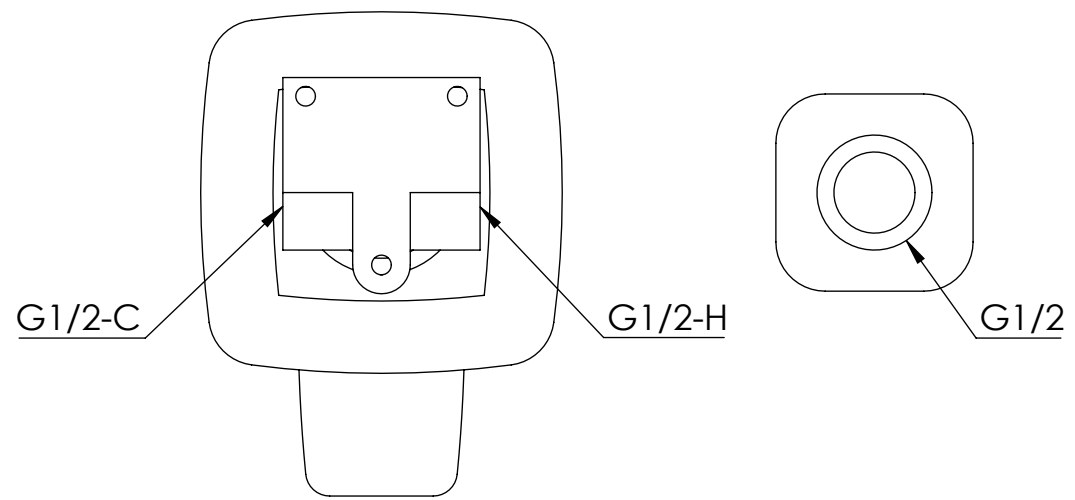

Top View

Side View

Front View

LUSO S T O N E	Product Name	Mia Series
	Product Type	Valve & Spout

All dimensions provided in millimeters.