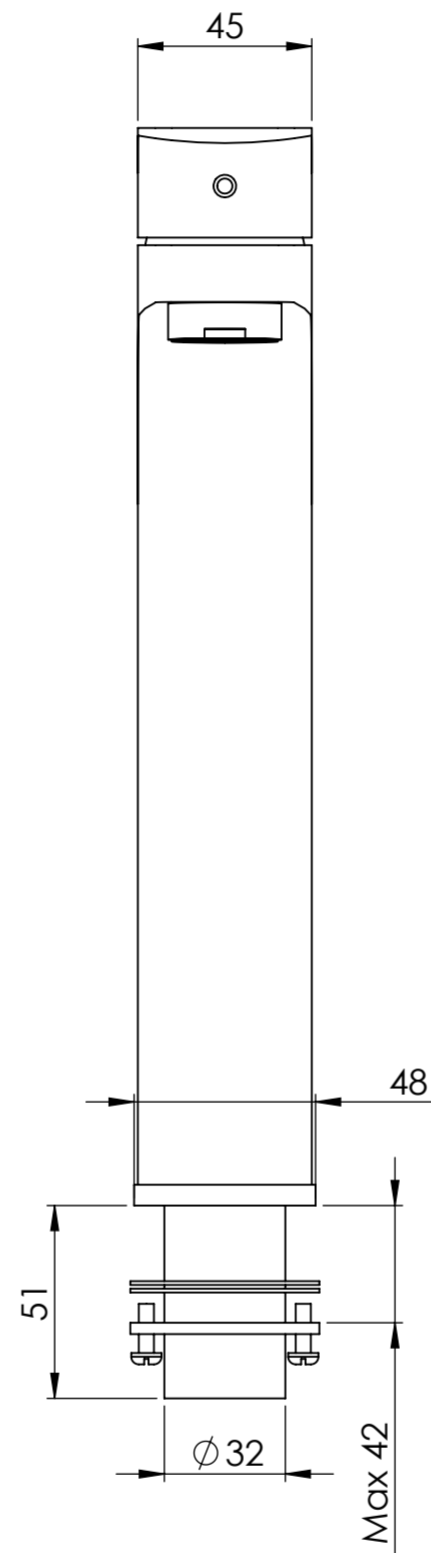

Side View

Front View

LUSSO S T O N E	Product Name	Mia Series
	Product Type	High Neck Monobloc Basin Mixer

All dimensions provided in millimeters.