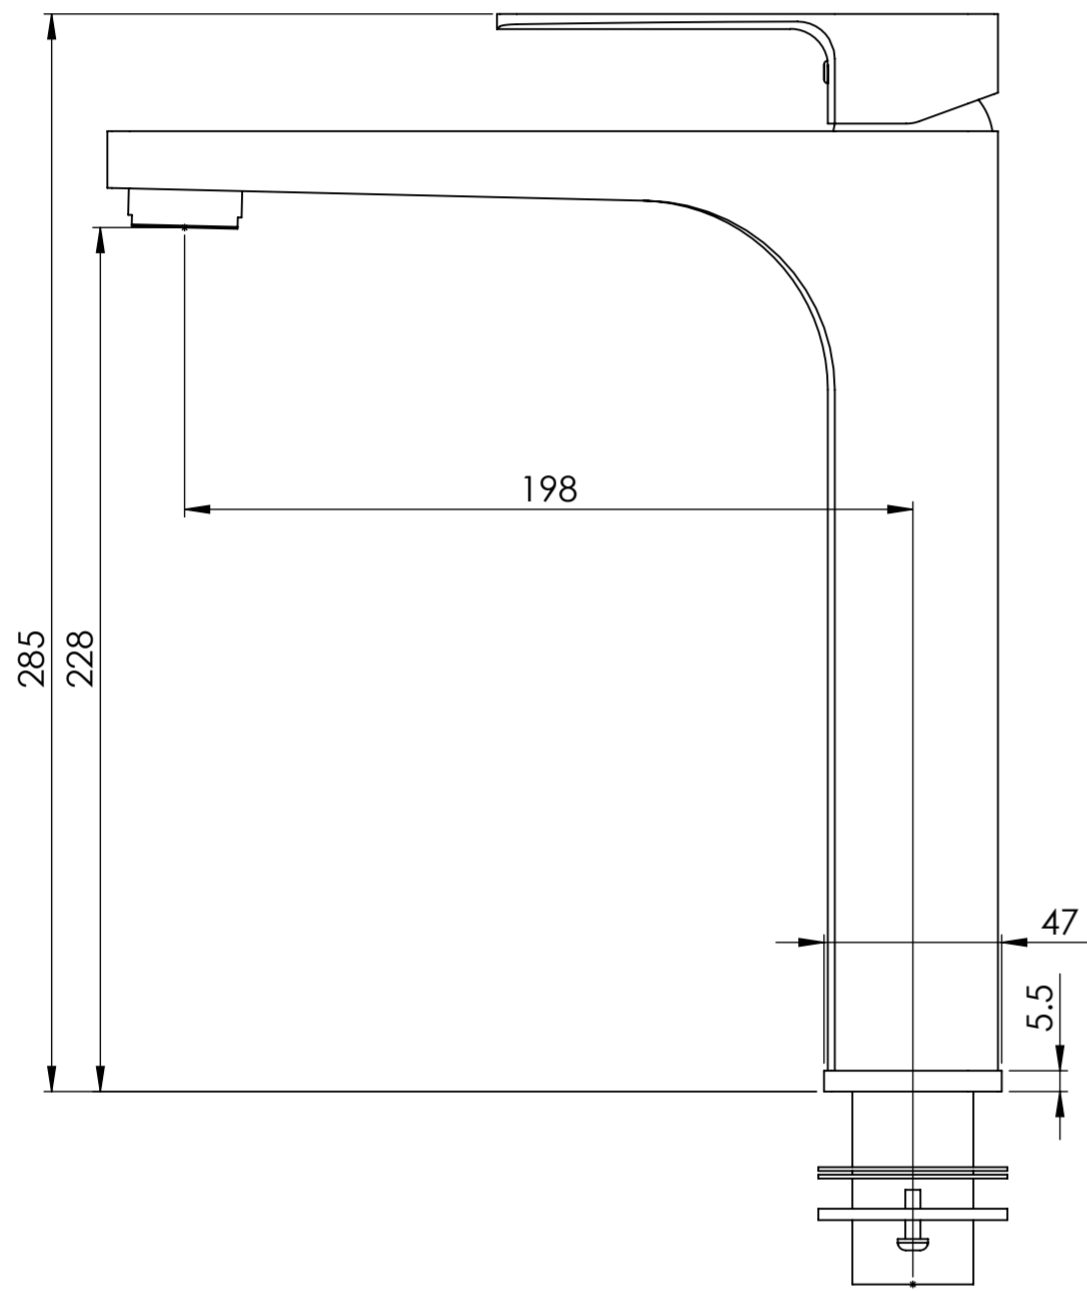

Side View

Front View

LUSSO S T O N E	Product Name	Mia Series
	Product Type	High Neck Monobloc Basin Mixer

All dimensions provided in millimeters.