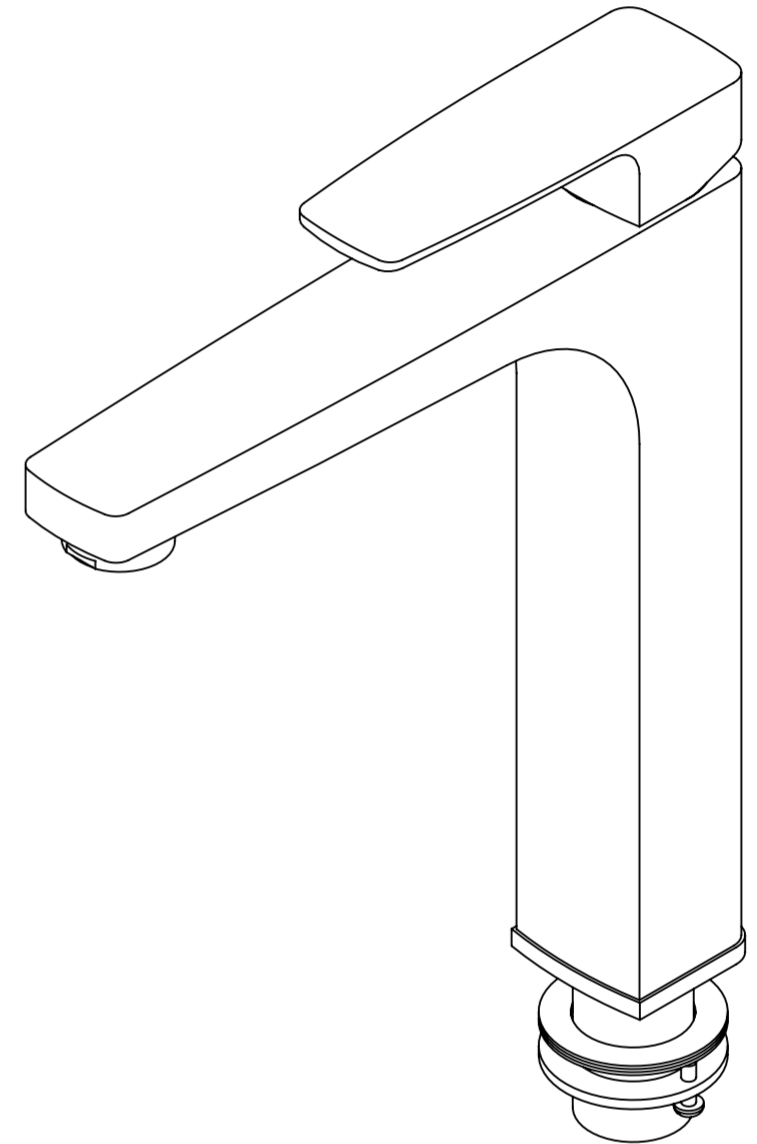

Side View

Front View

LUSSO S T O N E	Product Name	Mia Series
	Product Type	High Neck Monobloc Basin Mixer

All dimensions provided in millimeters.