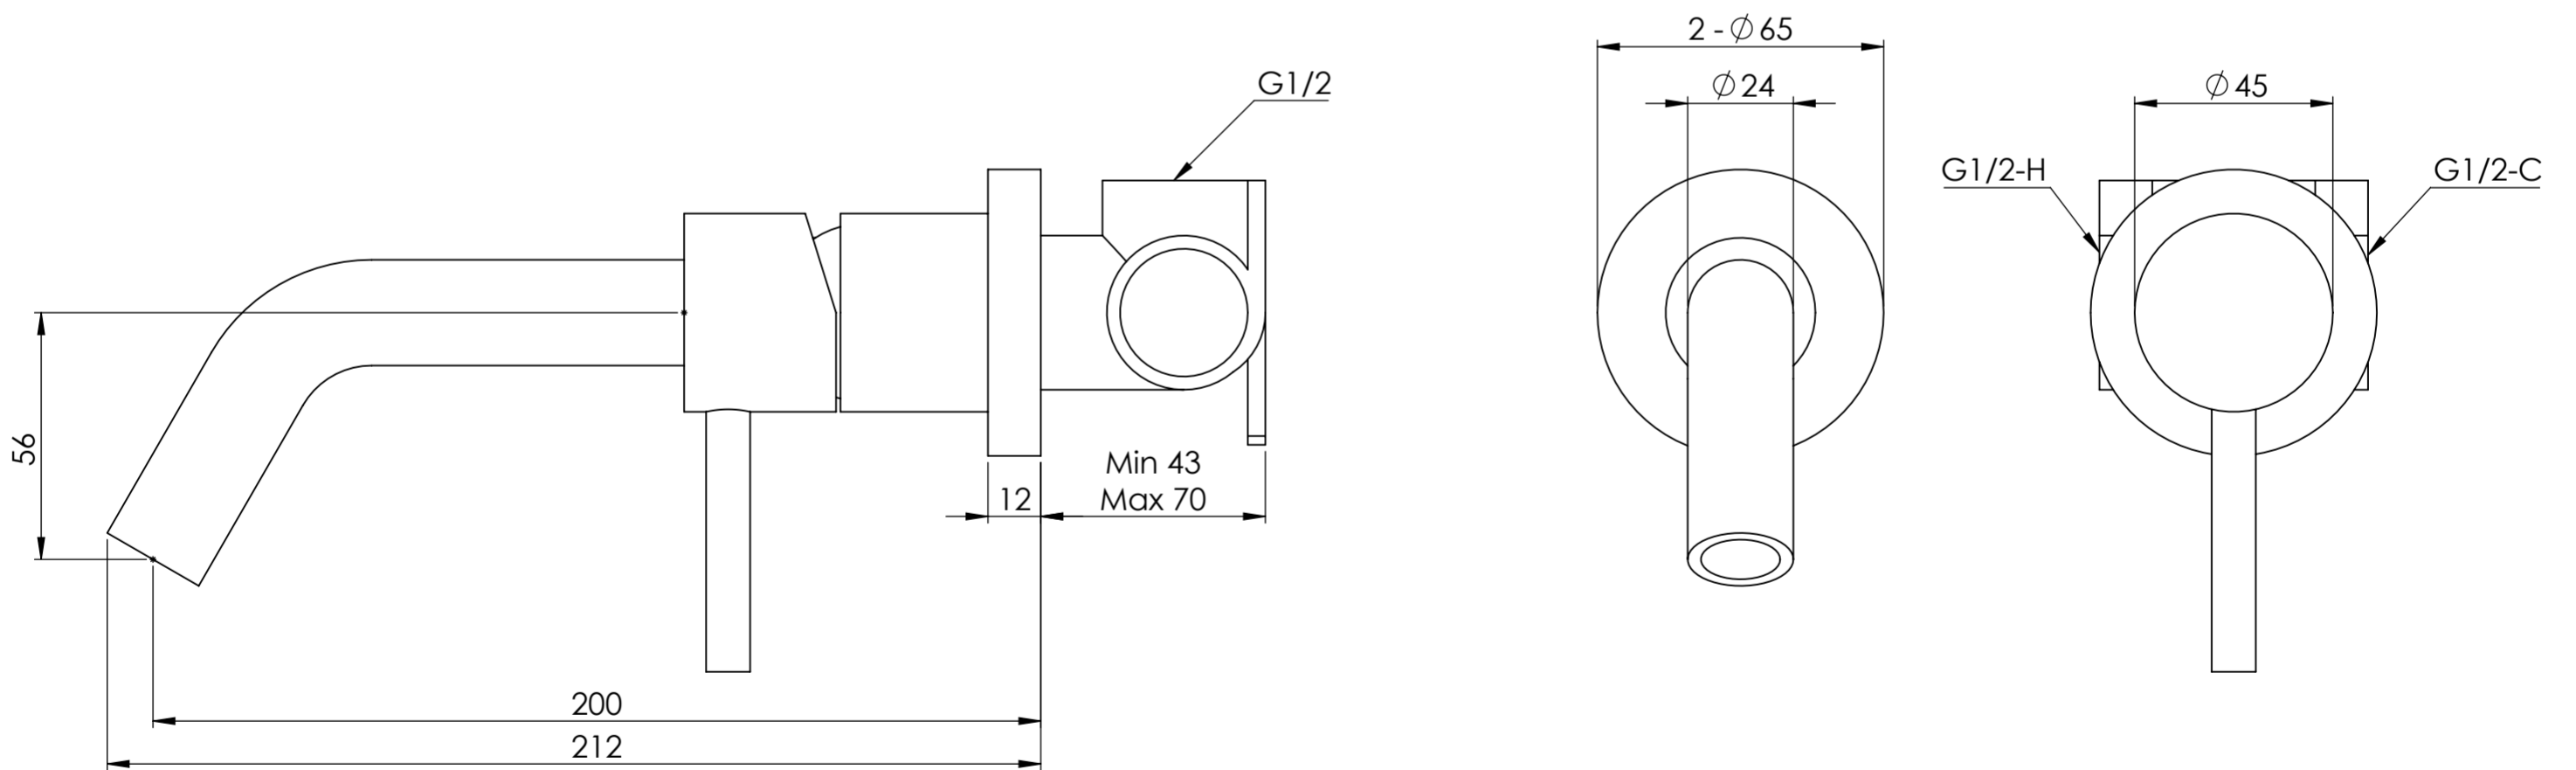

Side View

Front View

LUSSO S T O N E	Product Name	Luxe Series
	Product Type	W/M Basin Mixer Valve & Spout

All dimensions provided in millimeters.