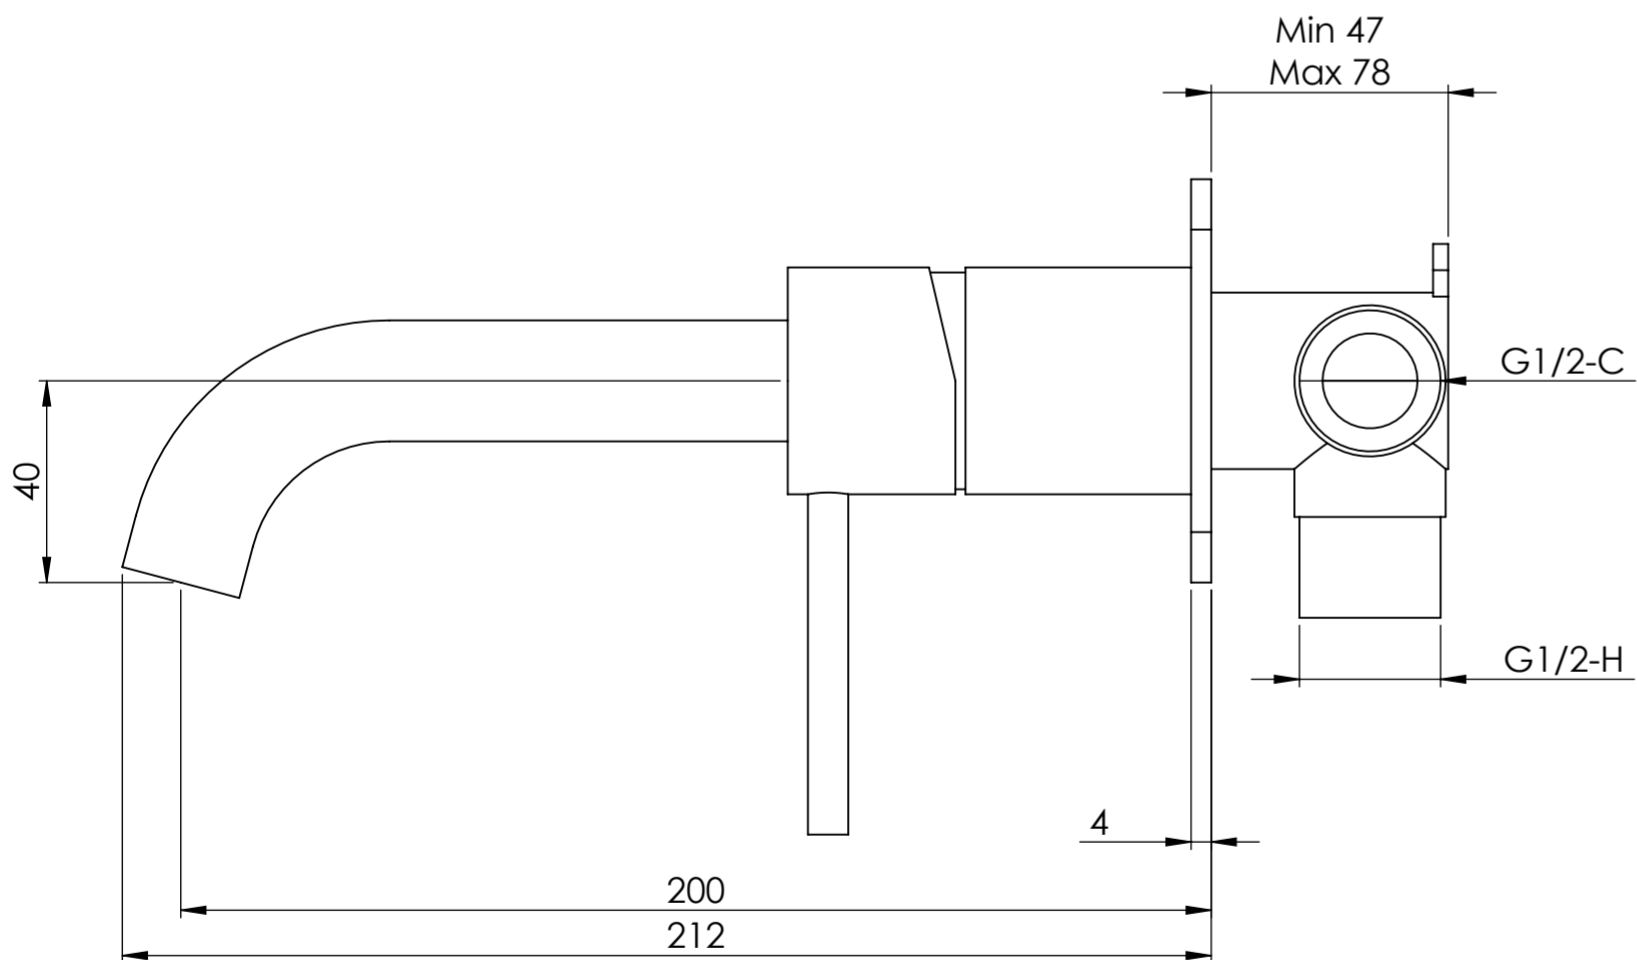

Side View

Front View

<b>LUSSO</b> S T O N E	Product Name	Luxe Series
	Product Type	W/M Basin Mixer

All dimensions provided in millimeters.