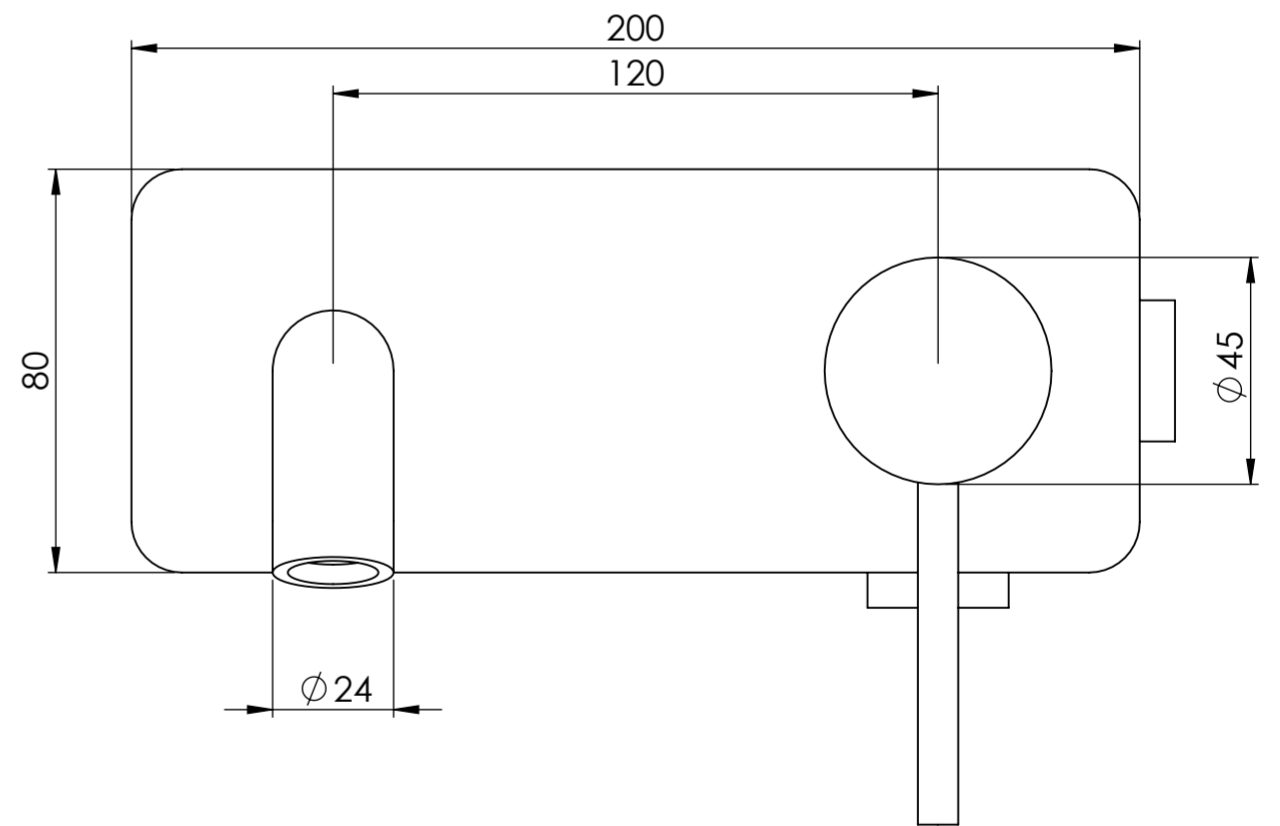

Side View

Front View

<b>LUSSO</b> S T O N E	Product Name	Luxe Series
	Product Type	W/M Basin Mixer

All dimensions provided in millimeters.