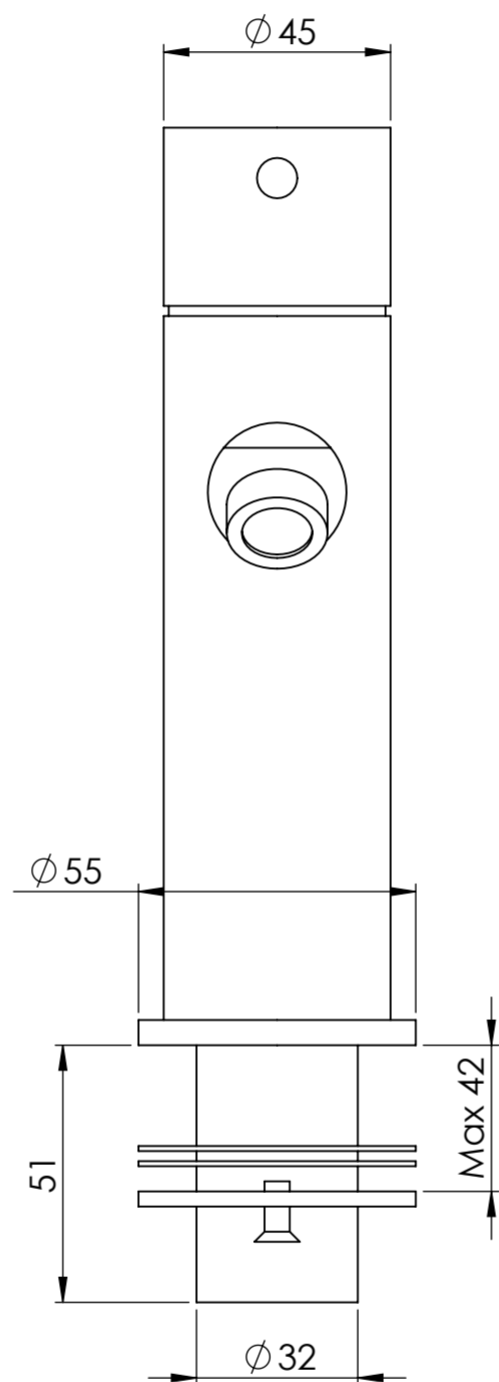

Side View

Front View

<b>LUSO</b> S T O N E	Product Name	Luxe Series
	Product Type	Monobloc Basin Mixer

All dimensions provided in millimeters.