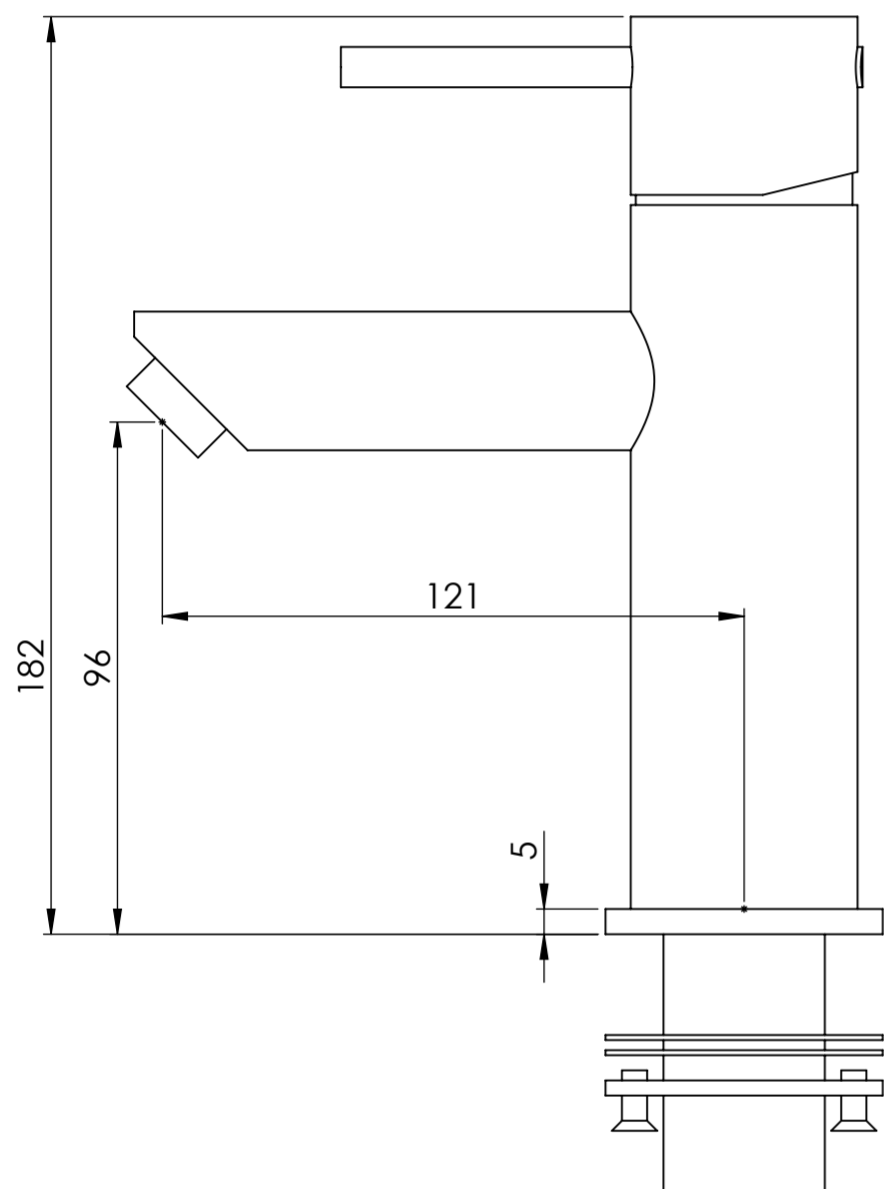

Side View

Front View

<b>LUSO</b> S T O N E	Product Name	Luxe Series
	Product Type	Monobloc Basin Mixer

All dimensions provided in millimeters.