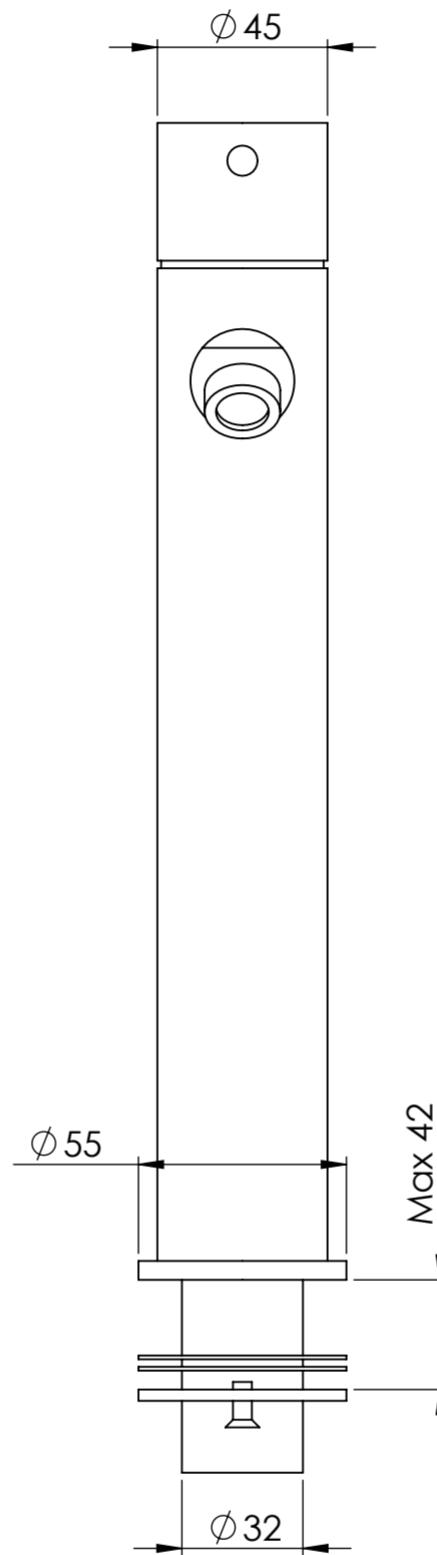

Side View

Front View

<b>LUSSO</b> S T O N E	Product Name	Luxe Series
	Product Type	High Neck Monobloc Basin Mixer

*All dimensions provided in millimeters.*