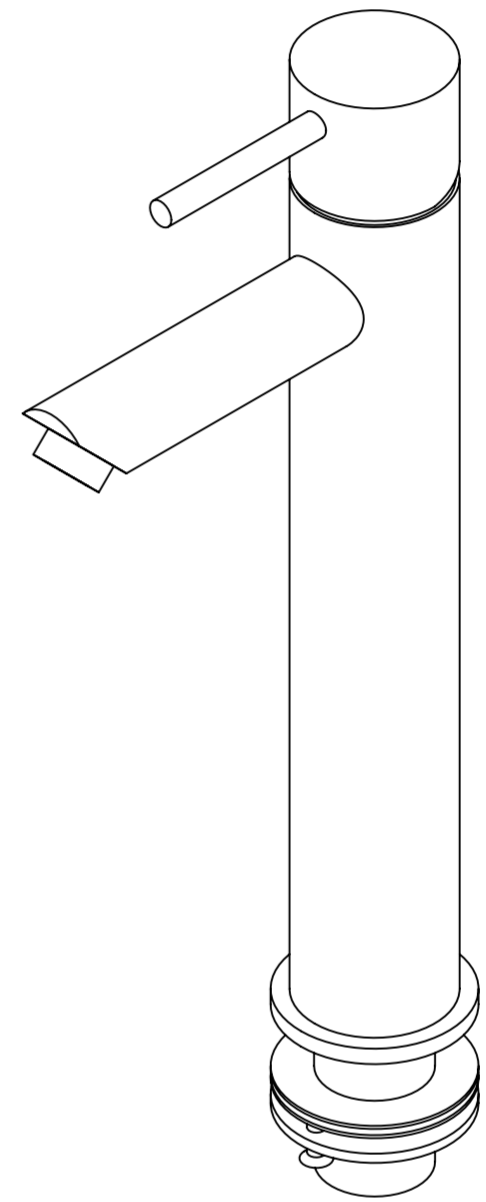

Side View

Front View

<b>LUSSO</b> S T O N E	Product Name	Luxe Series
	Product Type	High Neck Monobloc Basin Mixer

*All dimensions provided in millimeters.*