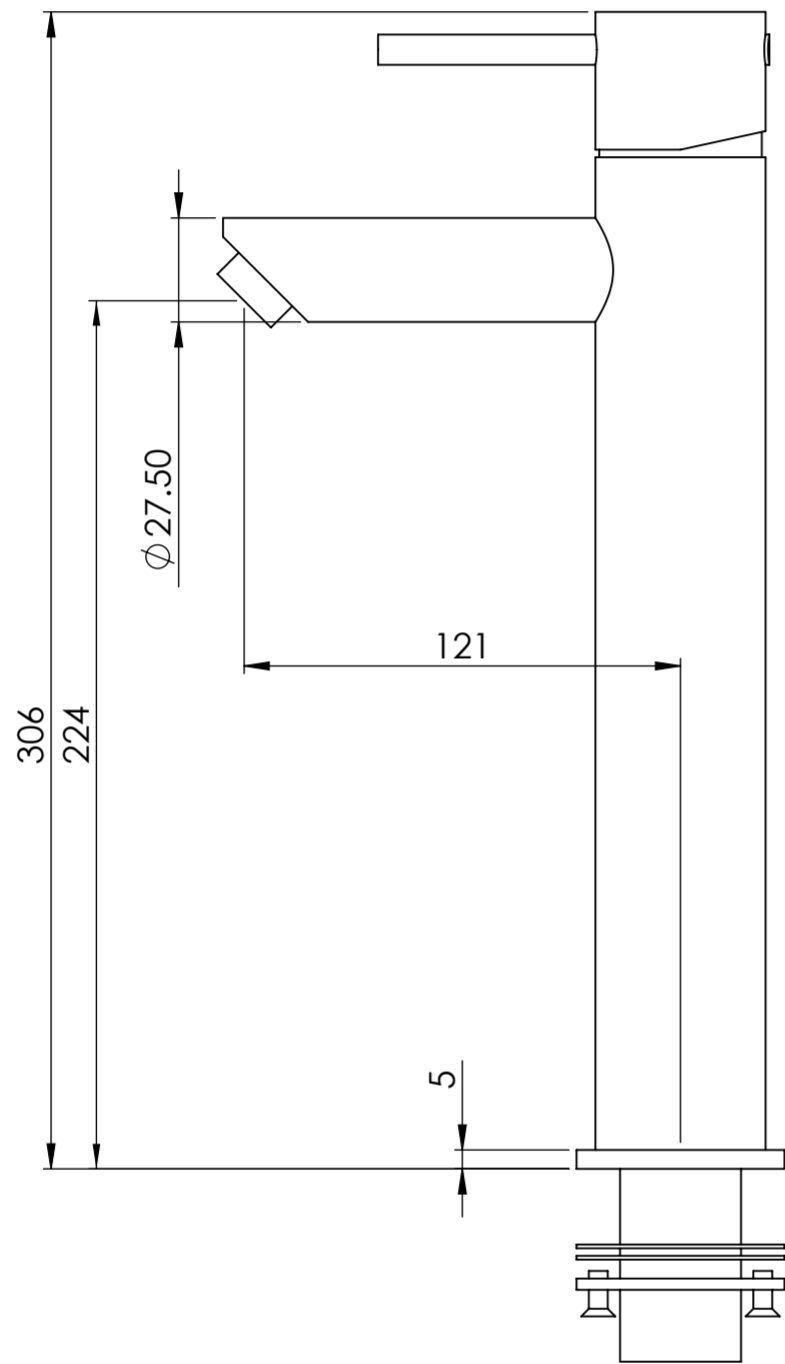

Side View

Front View

<b>LUSSO</b> S T O N E	Product Name	Luxe Series
	Product Type	High Neck Monobloc Basin Mixer

*All dimensions provided in millimeters.*