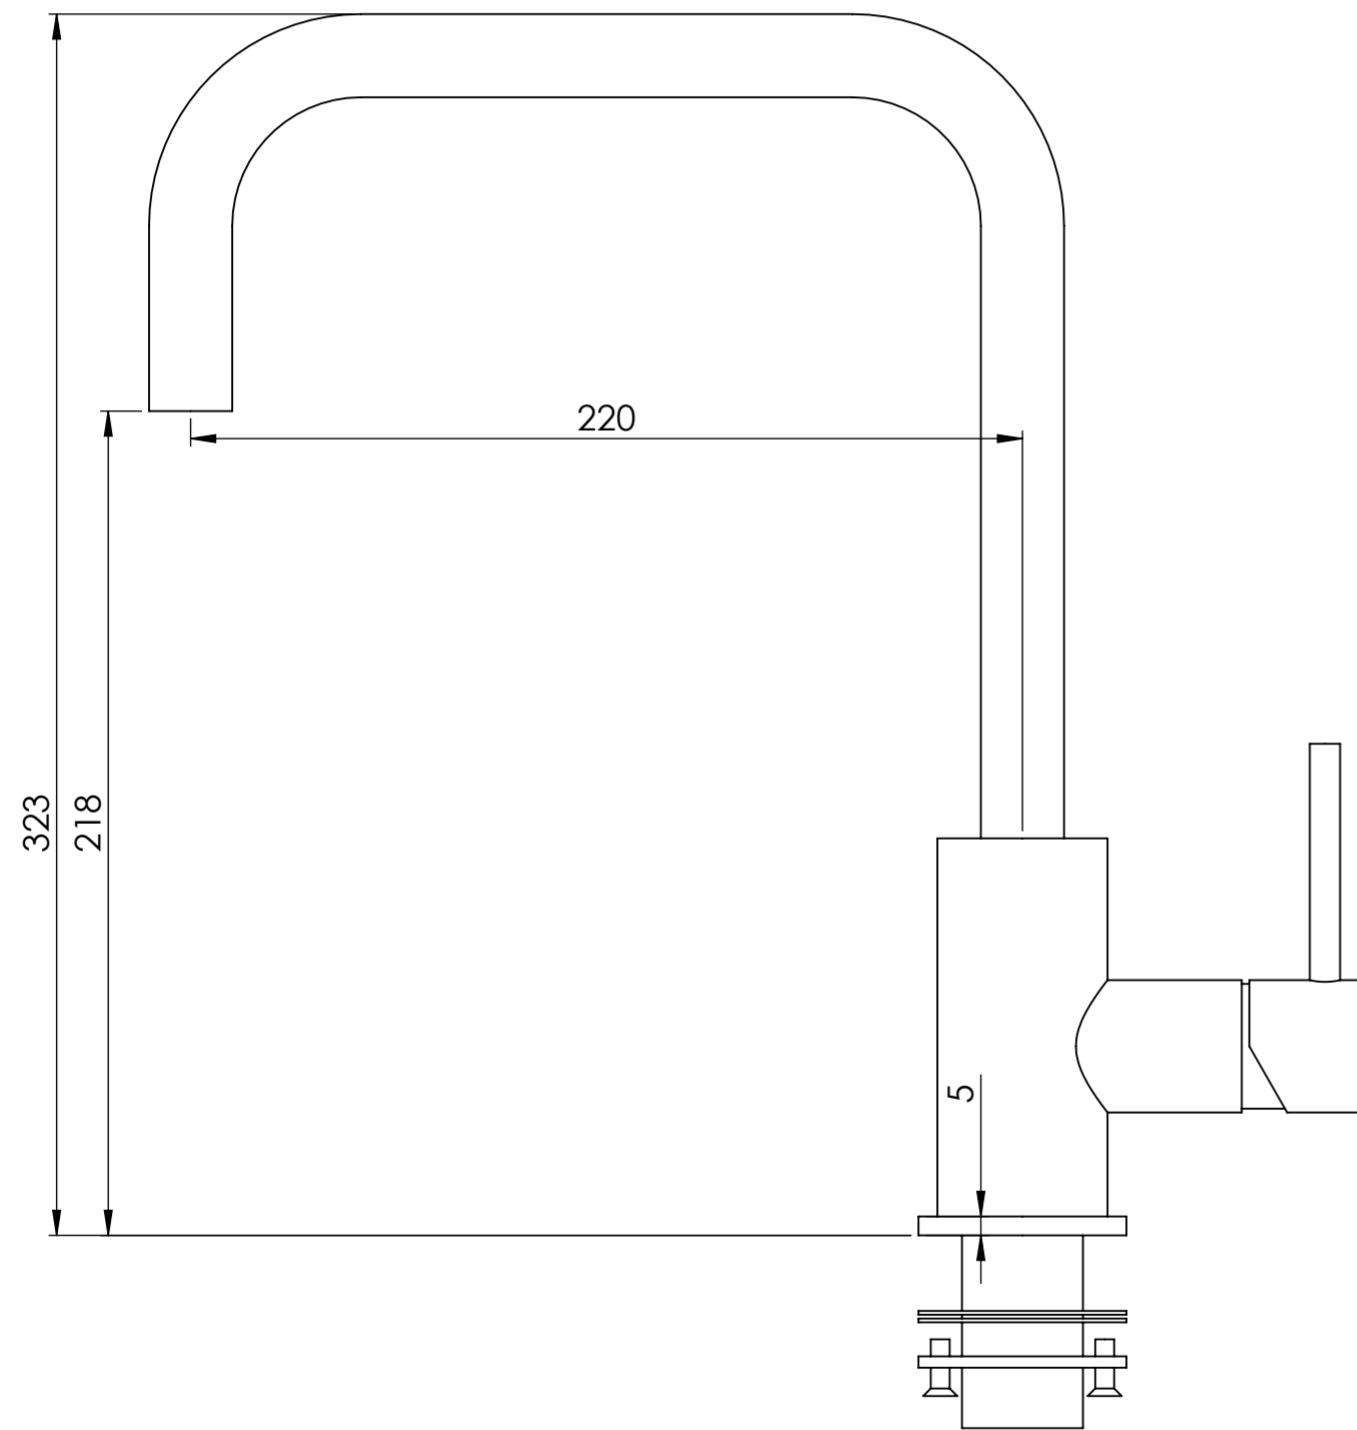

Side View

Front View

LUSSO S T O N E	Product Name	Flow Series
	Product Type	Kitchen Tap

All dimensions provided in millimeters.