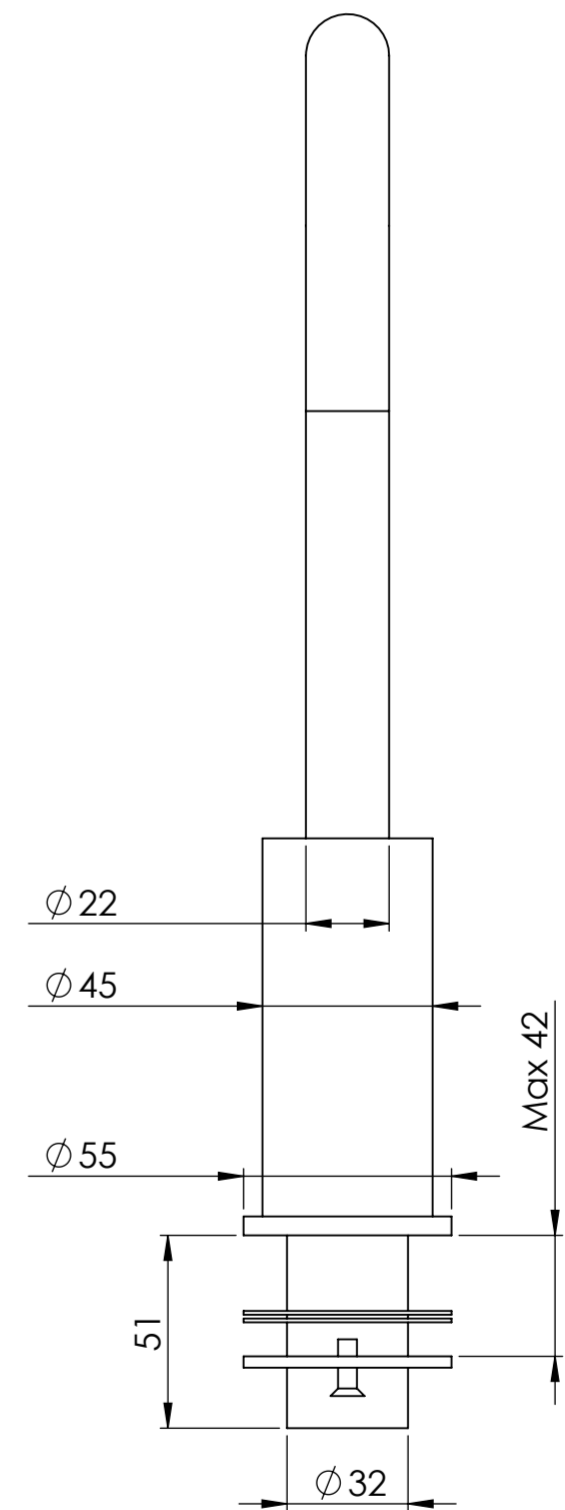

Side View

Front View

LUSSO S T O N E	Product Name	Flow Series
	Product Type	Kitchen Tap

All dimensions provided in millimeters.