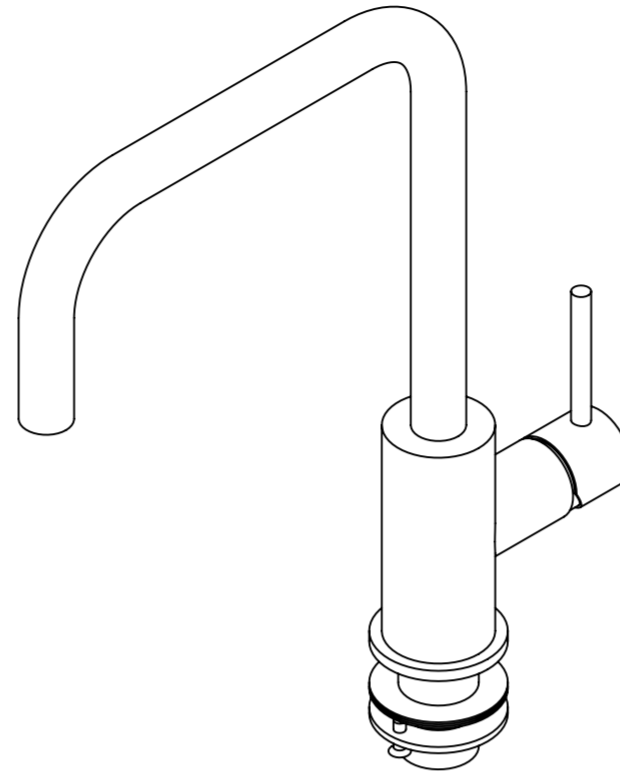

Side View

Front View

LUSSO S T O N E	Product Name	Flow Series
	Product Type	Kitchen Tap

All dimensions provided in millimeters.