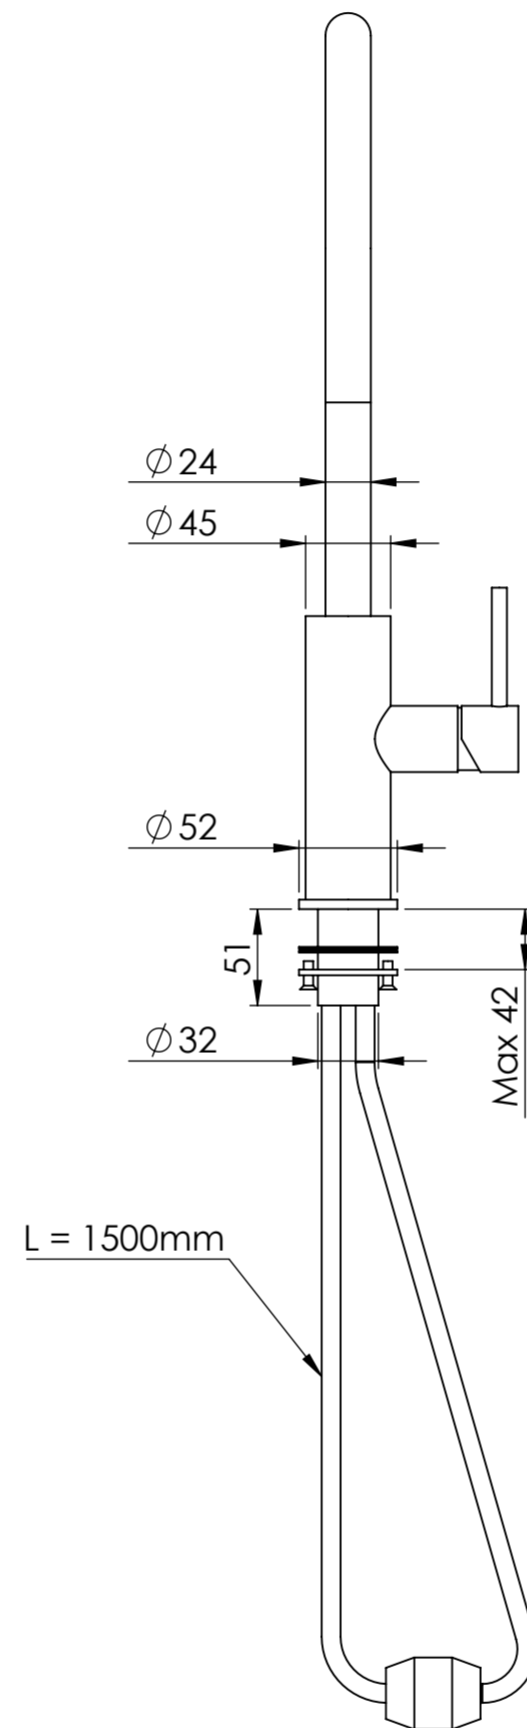

Side View

Front View

LUSSO S T O N E	Product Name	Elegance Series
	Product Type	Pull Out Kitchen Tap

All dimensions provided in millimeters.