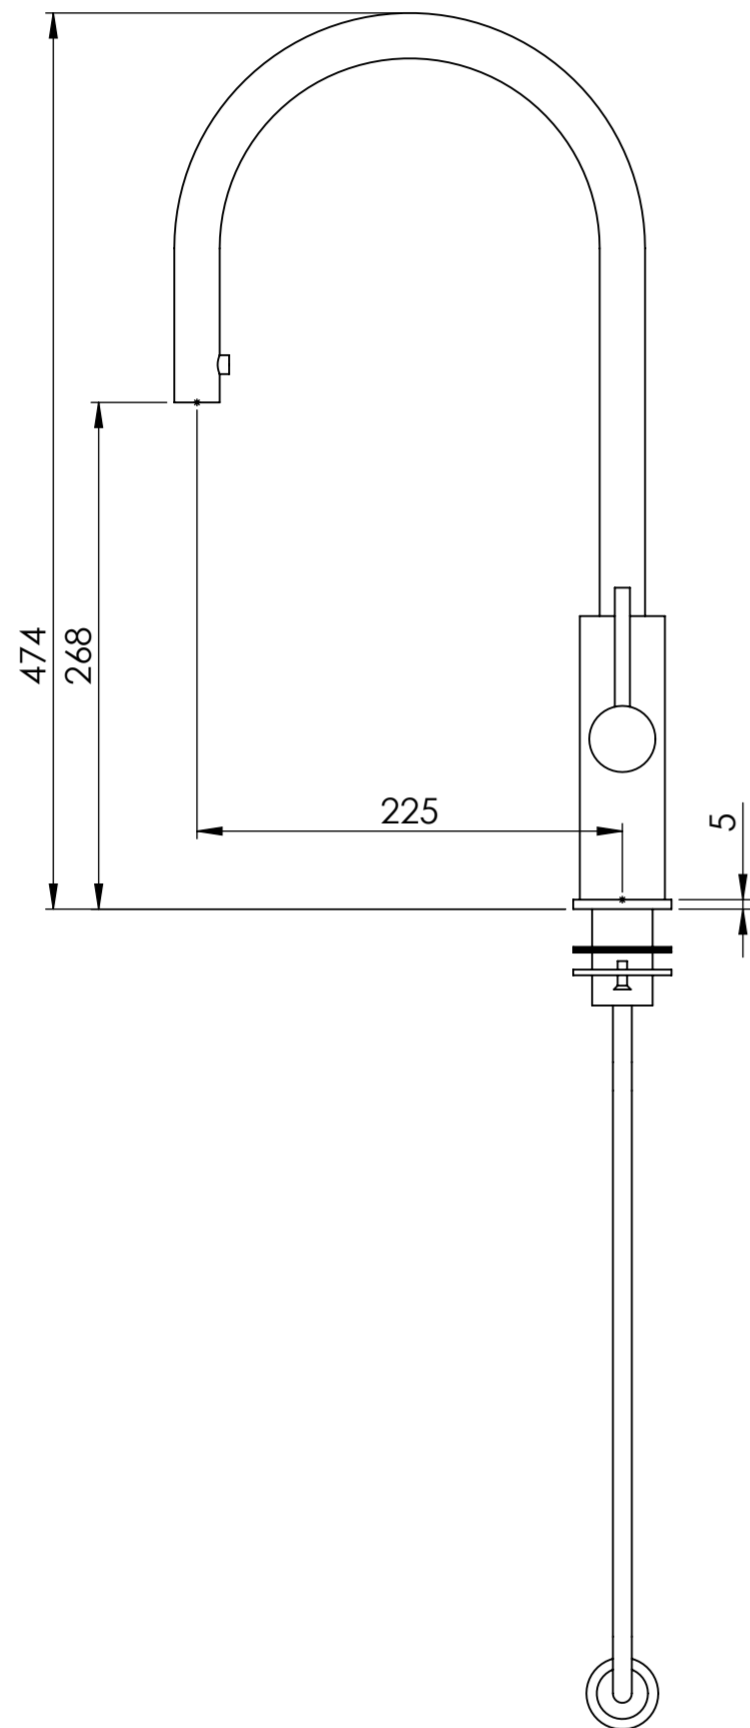

Side View

Front View

LUSSO S T O N E	Product Name	Elegance Series
	Product Type	Pull Out Kitchen Tap

All dimensions provided in millimeters.