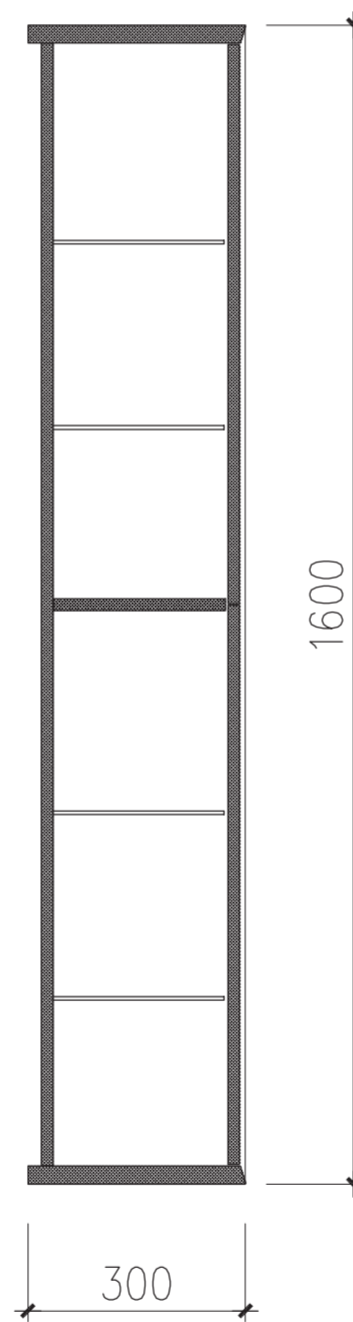

Top View

Front View

Side View

<b>LUSSO</b> S T O N E	Product Name	Volini Side Cabinet
	Finish	Wood
	Size	350 x 300 x 1600

All dimensions provided in millimeters.