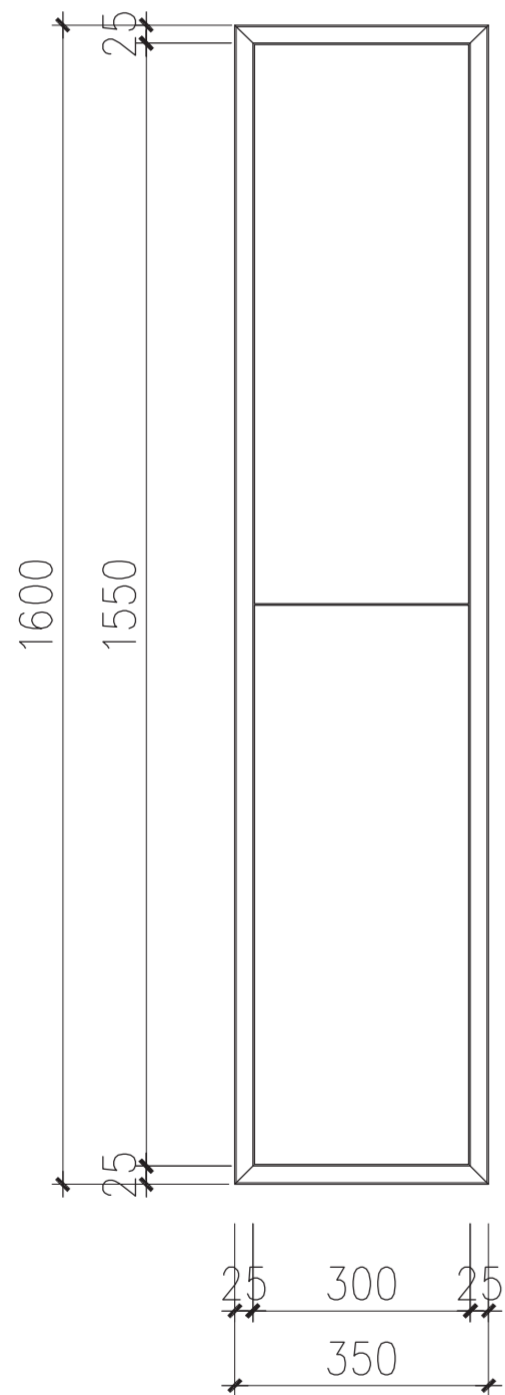

Top View

Front View

Side View

<b>LUSSO</b> S T O N E	Product Name	Volini Side Cabinet
	Finish	Wood
	Size	350 x 300 x 1600

All dimensions provided in millimeters.