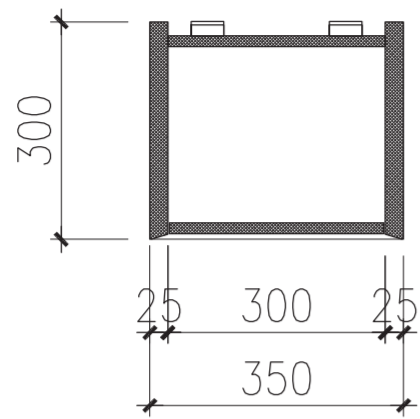

Top View

Front View

Side View

<b>LUSSO</b> S T O N E	Product Name	Volini Side Cabinet
	Finish	Wood
	Size	350 x 300 x 1600

All dimensions provided in millimeters.