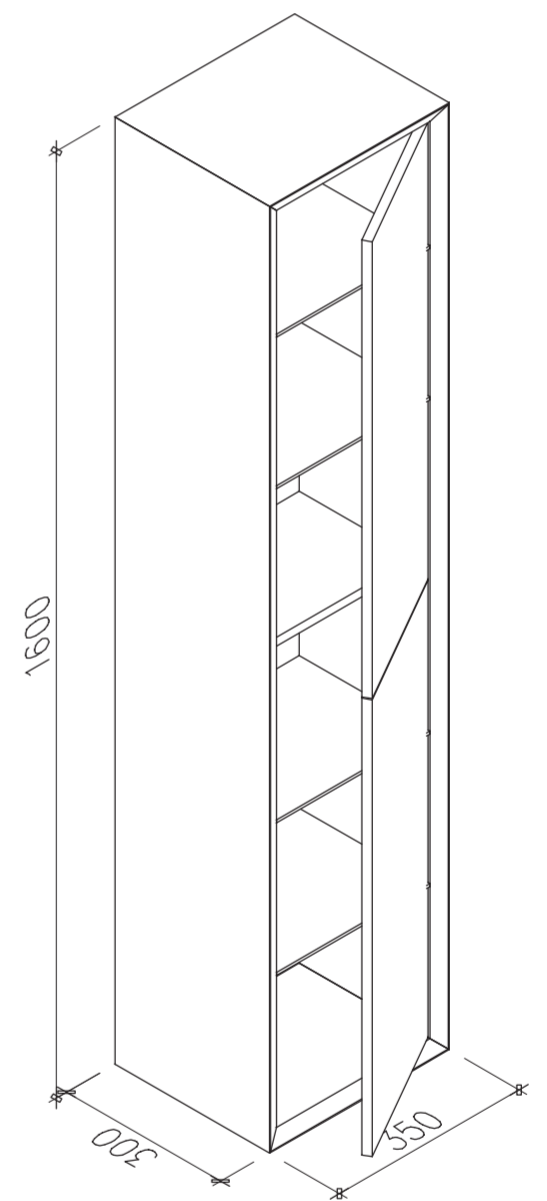

Top View

Front View

Side View

<b>LUSSO</b> S T O N E	Product Name	Volini Side Cabinet
	Finish	Wood
	Size	350 x 300 x 1600

All dimensions provided in millimeters.