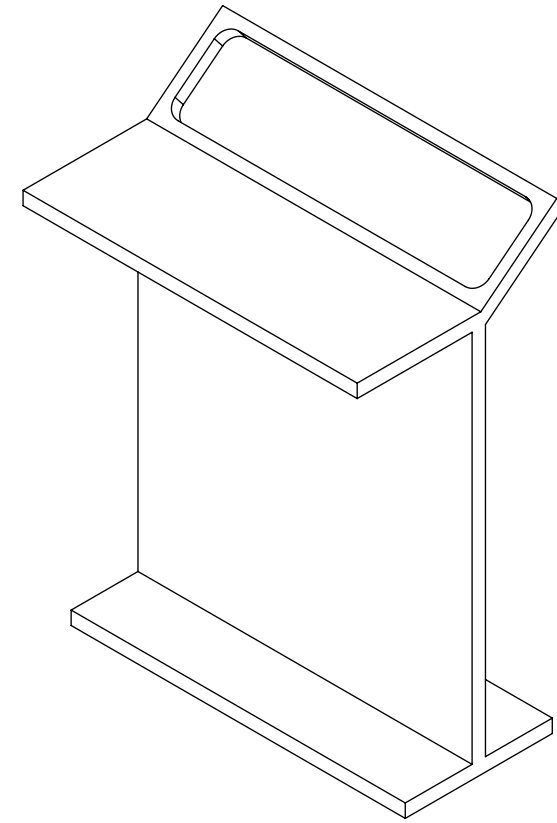

Front View

Side View

Top View

LUSO
STONE

Product Name	Towel Stand
Finish	Stone Resin
Size	690 x 550 x 310

All dimensions provided in millimeters.