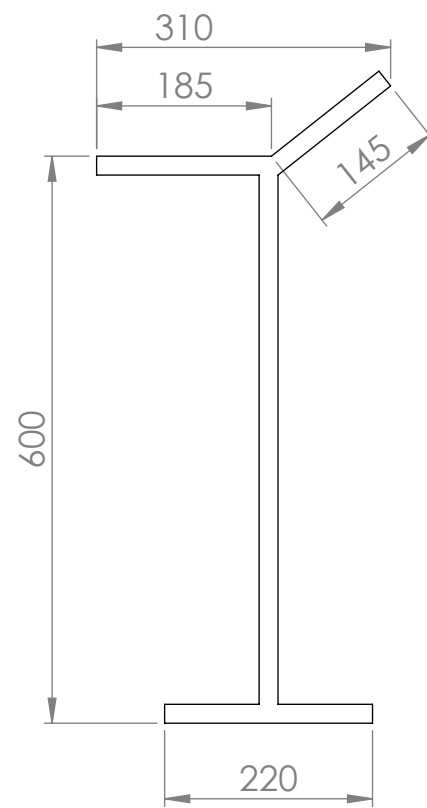

Front View

Side View

Top View

LUSO
STONE

Product Name	Towel Stand
Finish	Stone Resin
Size	690 x 550 x 310

All dimensions provided in millimeters.