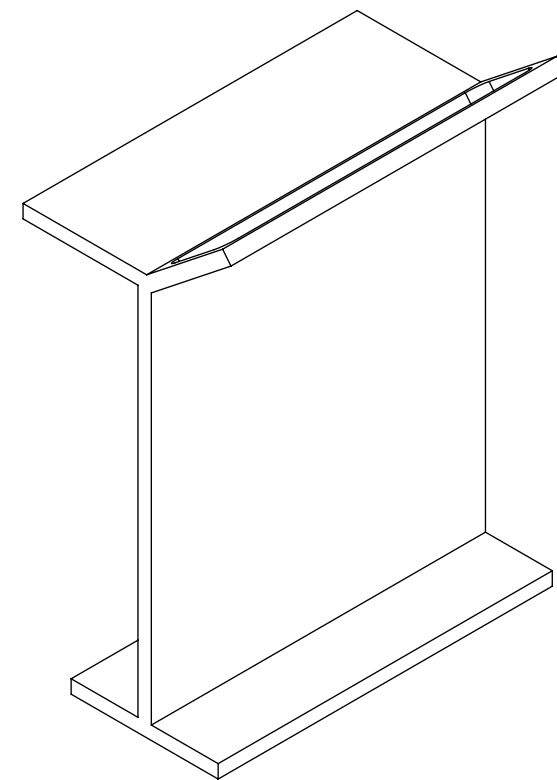

Front View

Side View

Top View

LUSO
STONE

Product Name	Towel Stand
Finish	Stone Resin
Size	690 x 550 x 310

All dimensions provided in millimeters.