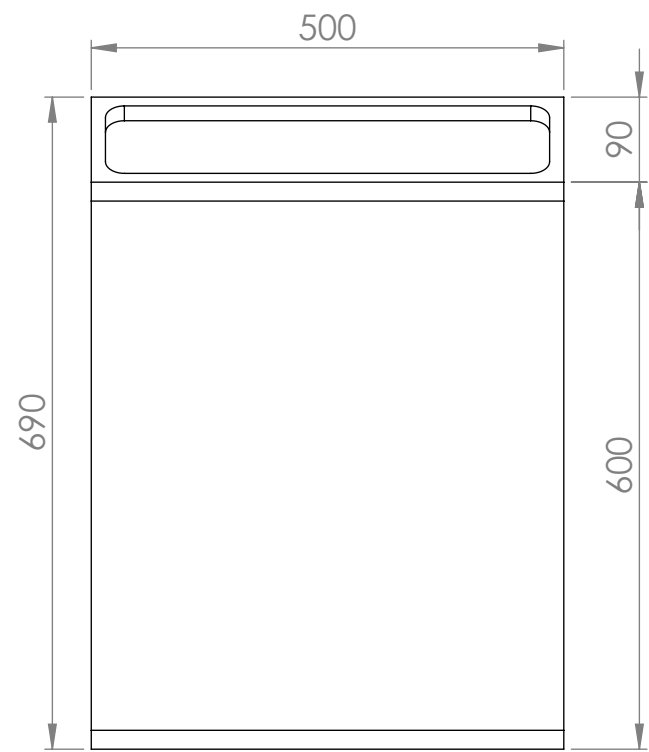

Front View

Side View

Top View

LUSO
STONE

Product Name	Towel Stand
Finish	Stone Resin
Size	690 x 550 x 310

All dimensions provided in millimeters.