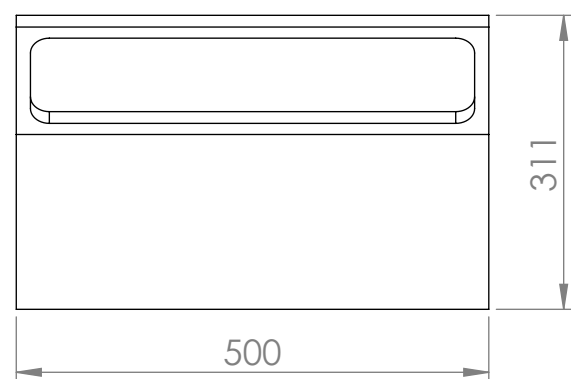

Front View

Side View

Top View

LUSO
STONE

Product Name	Towel Stand
Finish	Stone Resin
Size	690 x 550 x 310

All dimensions provided in millimeters.