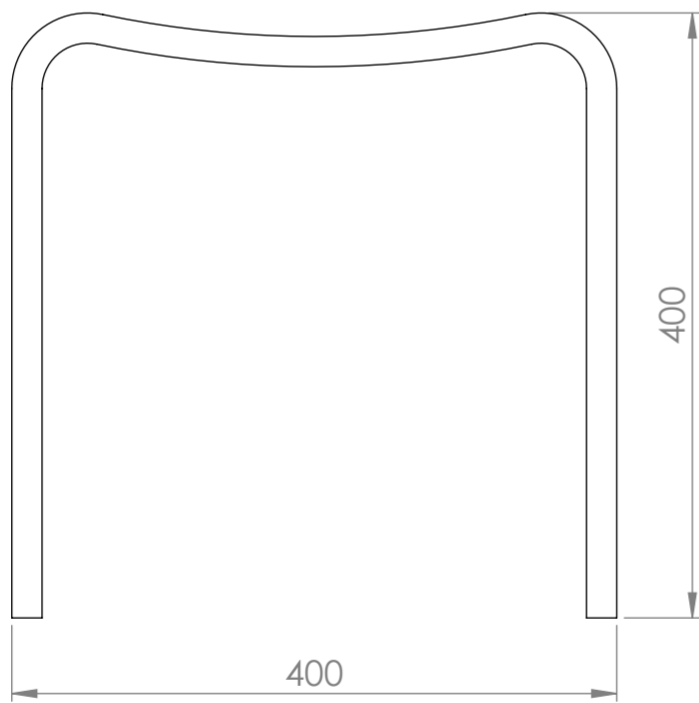

Top View

Front View

Side View

LUSO
STONE

Product Name	Scoop Stool
Material	Stone Resin
Size, mm	400 x 300 x 400

All dimensions provided in millimeters.