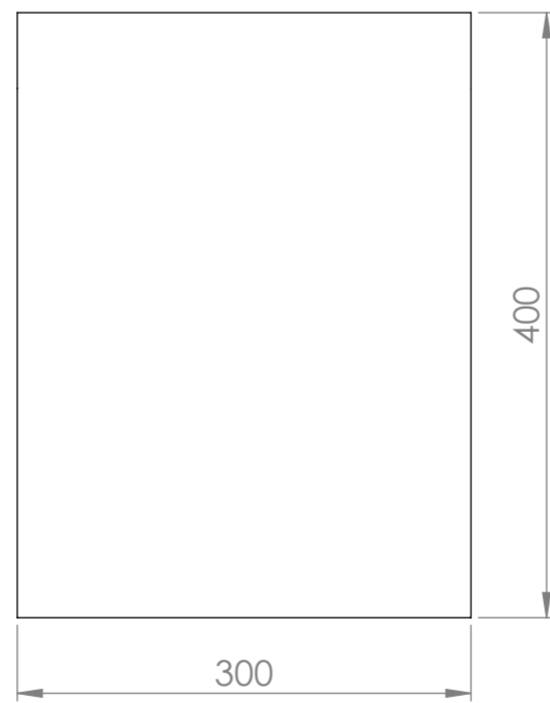

Top View

Front View

Side View

LUSO
STONE

Product Name	Scoop Stool
Material	Stone Resin
Size, mm	400 x 300 x 400

All dimensions provided in millimeters.