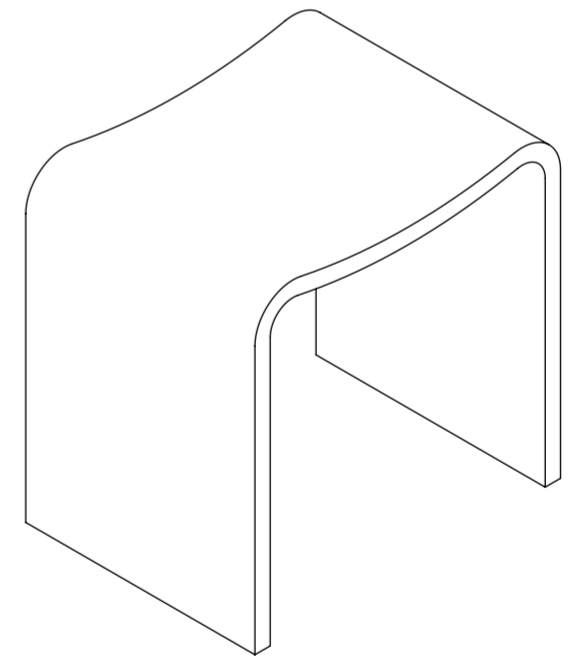

Top View

Front View

Side View

LUSO
STONE

Product Name	Scoop Stool
Material	Stone Resin
Size, mm	400 x 300 x 400

All dimensions provided in millimeters.