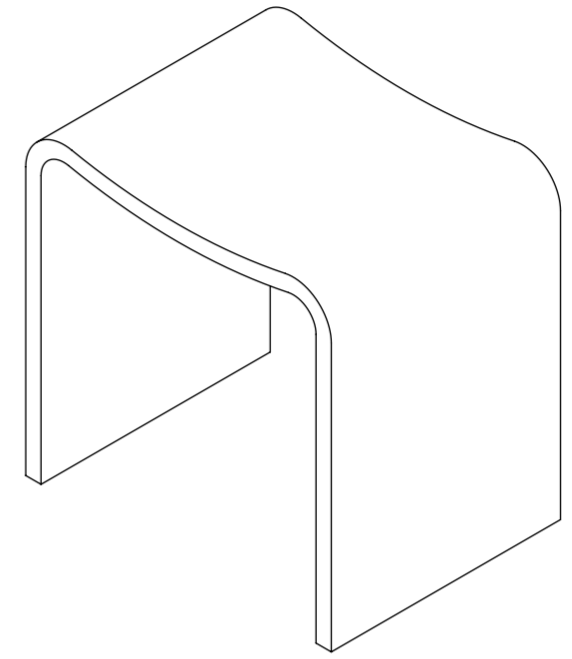

Top View

Front View

Side View

LUSO
STONE

Product Name	Scoop Stool
Material	Stone Resin
Size, mm	400 x 300 x 400

All dimensions provided in millimeters.