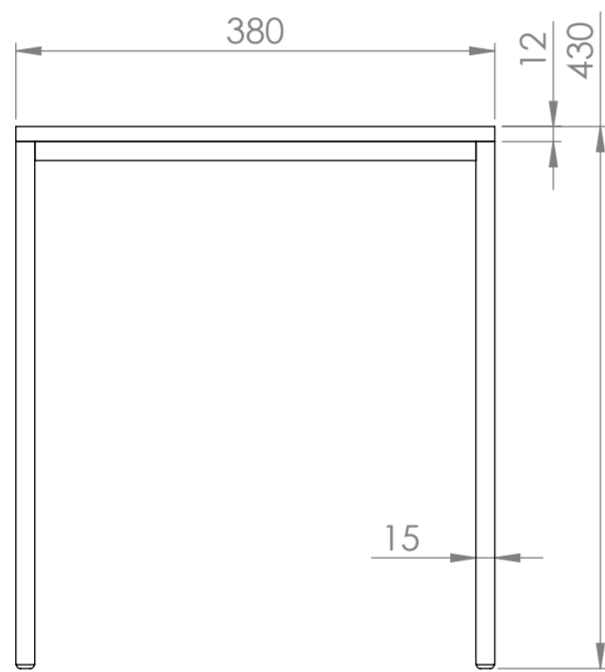

Front View

Side View

LUSO S T O N E	Product Name	Luxe Shower Seat
	Size, mm	380 x 280 x 430

All dimensions provided in millimeters.