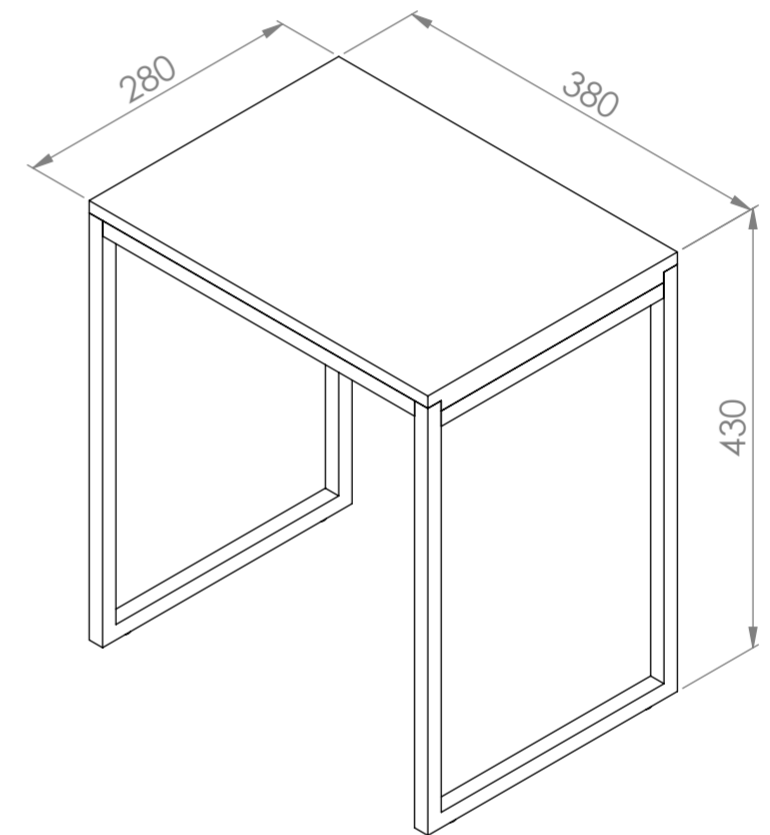

Front View

Side View

LUSO S T O N E	Product Name	Luxe Shower Seat
	Size, mm	380 x 280 x 430

All dimensions provided in millimeters.