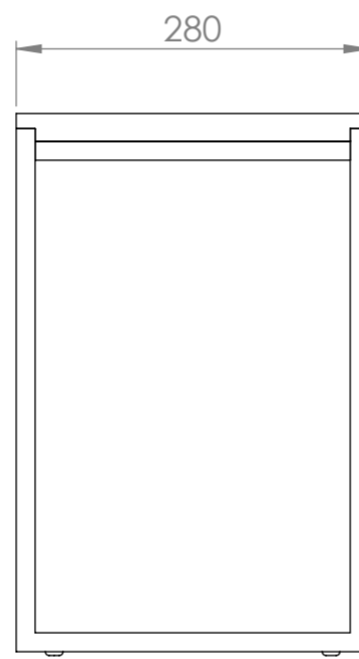

Front View

Side View

LUSO S T O N E	Product Name	Luxe Shower Seat
	Size, mm	380 x 280 x 430

All dimensions provided in millimeters.