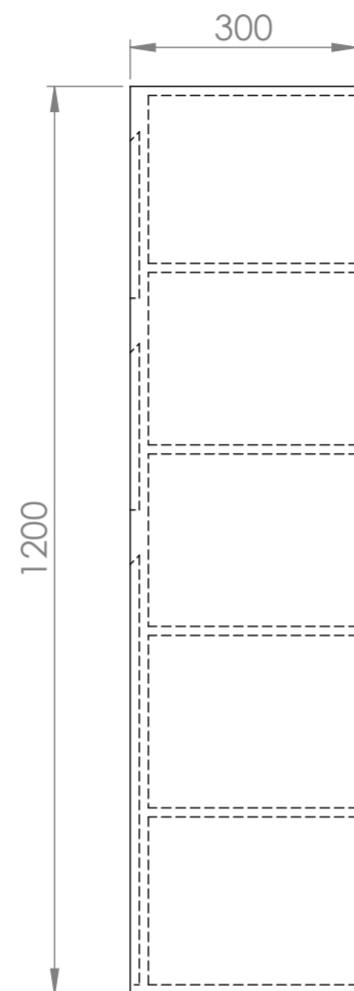

Front View

Side View - Section View

Top View

LUSO STONE	Product Name	Ethos Cabinet 1200
	Material	Stone Resin
	Finish	Matt
	Size, mm	1200 x 300

All dimensions provided in millimeters.