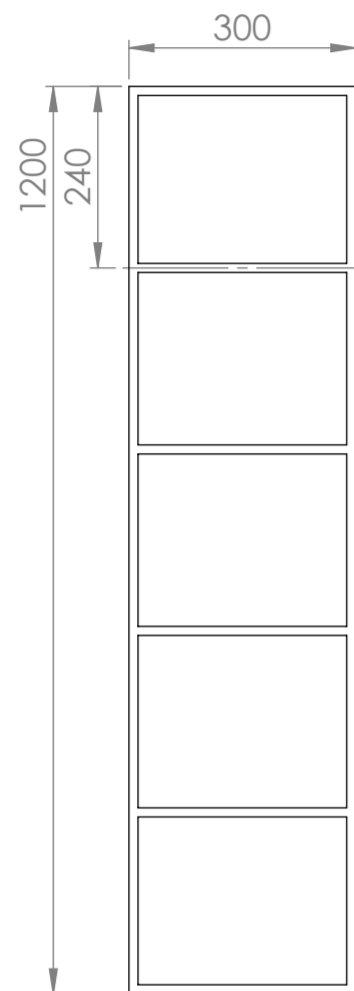

Front View

Side View - Section View

Top View

LUSO STONE	Product Name	Ethos Cabinet 1200
	Material	Stone Resin
	Finish	Matt
	Size, mm	1200 x 300

All dimensions provided in millimeters.