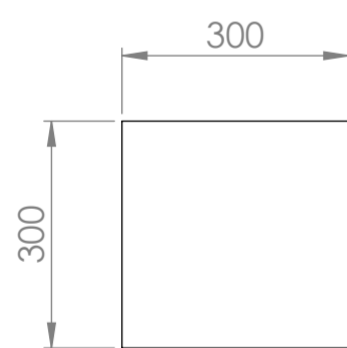

Front View

Side View - Section View

Top View

LUSO STONE	Product Name	Ethos Cabinet 1200
	Material	Stone Resin
	Finish	Matt
	Size, mm	1200 x 300

All dimensions provided in millimeters.