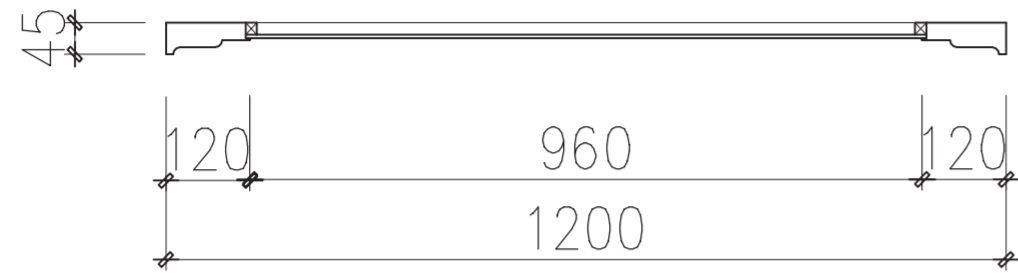

Top View

Front View

LUSSO S T O N E	Product Name	Langhman
	Material	Grey Oak Wood
	Size, mm	1200 x 900 x 45

All dimensions provided in millimeters.