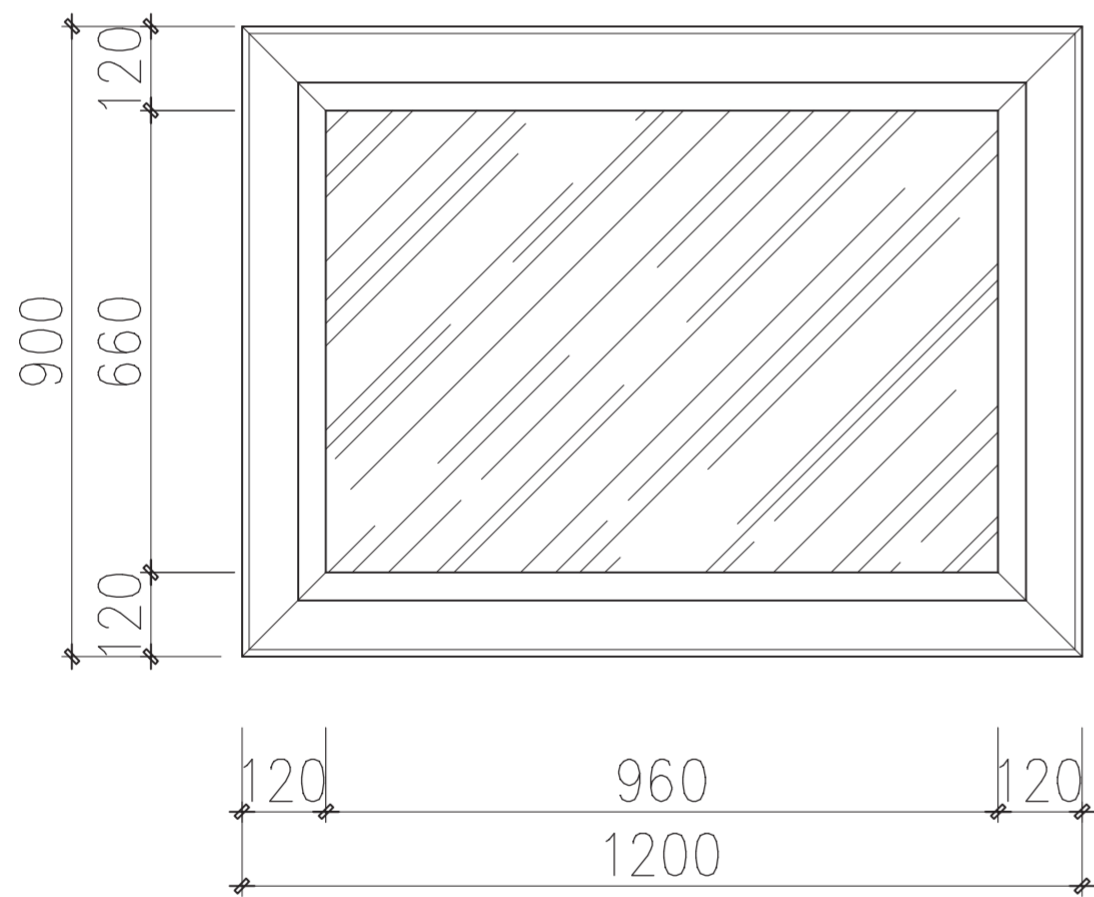

Top View

Front View

LUSSO S T O N E	Product Name	Langhman
	Material	Grey Oak Wood
	Size, mm	1200 x 900 x 45

All dimensions provided in millimeters.