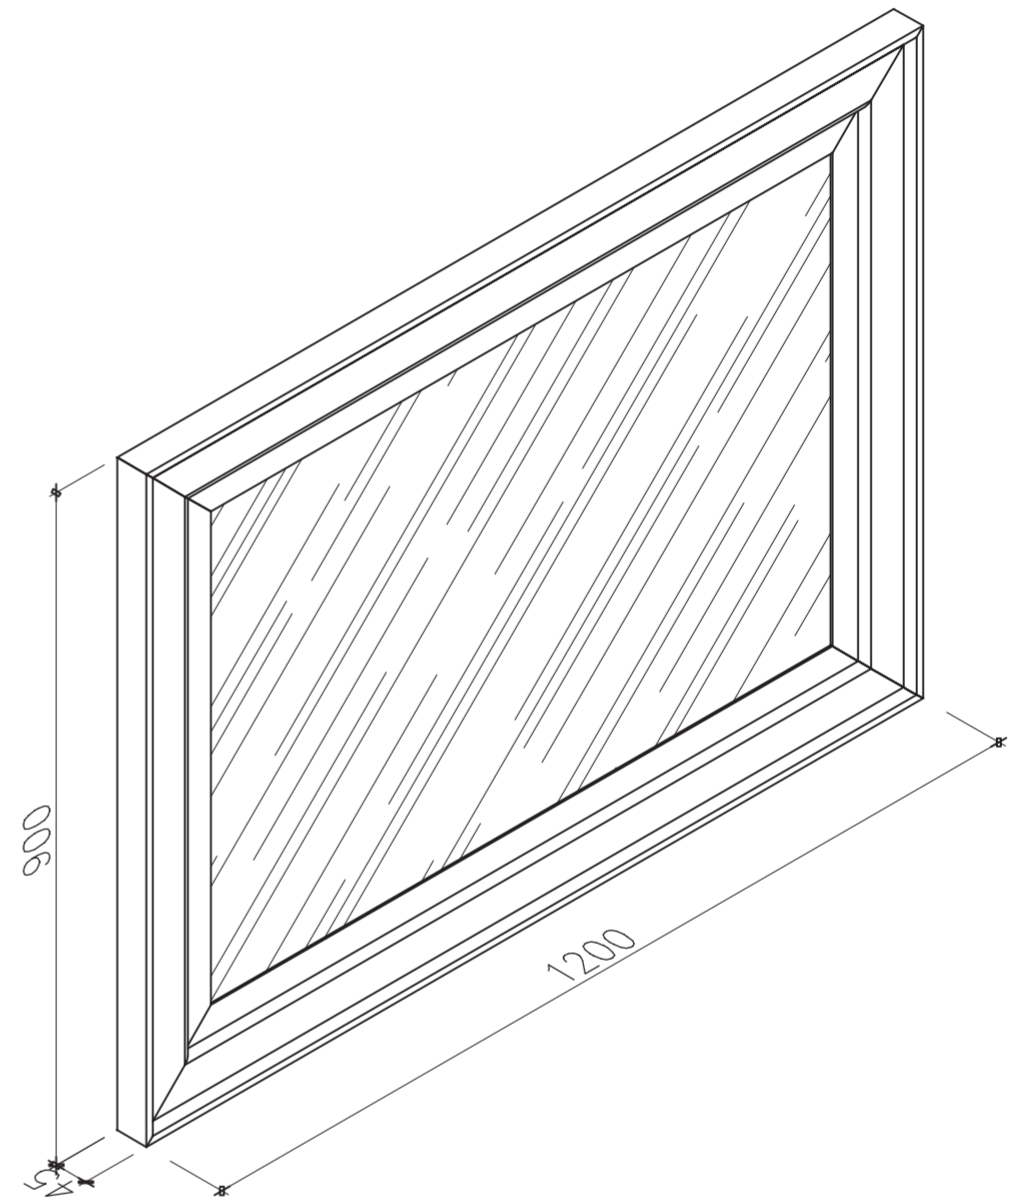

Top View

Front View

LUSSO S T O N E	Product Name	Langhman
	Material	Grey Oak Wood
	Size, mm	1200 x 900 x 45

All dimensions provided in millimeters.