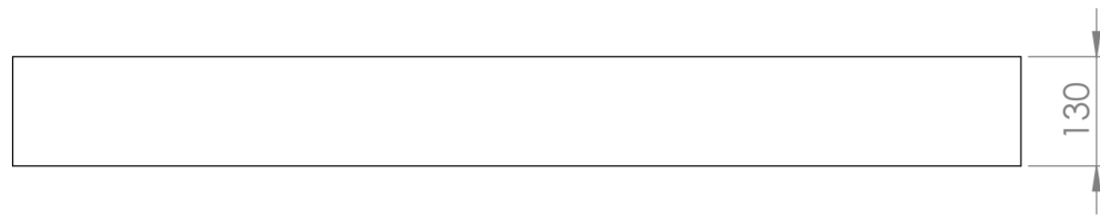

TOP VIEW

FRONT VIEW

SIDE VIEW

LUSO S T O N E	Product Name	Calvi 1200
	Material	Stone Resin
	Size, mm	1200 x 400 x 130

All dimensions provided in millimeters.