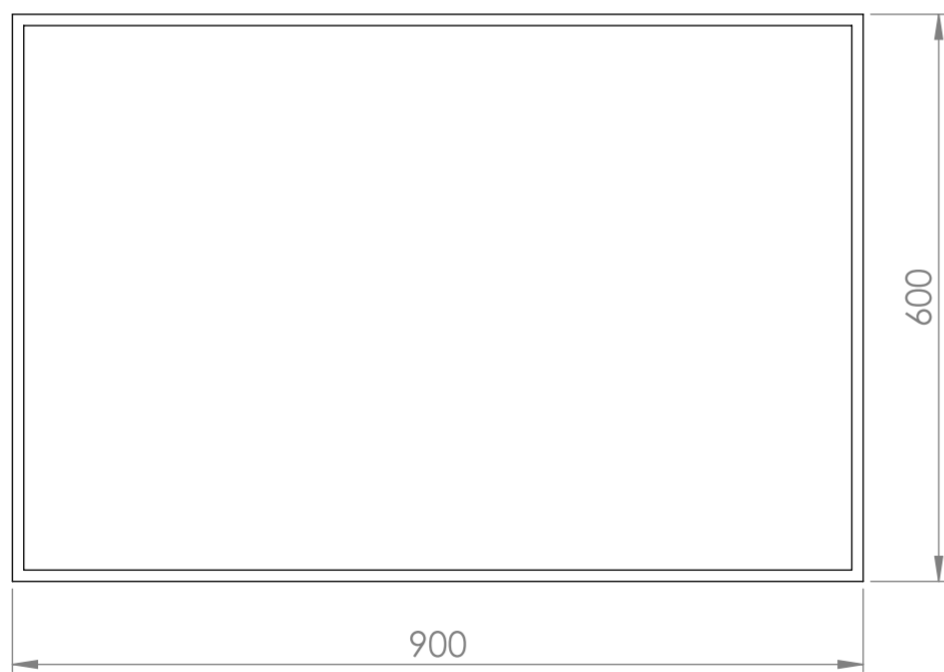

TOP VIEW

FRONT VIEW

SIDE VIEW

LUSO S T O N E	Product Name	Calvi 900
	Material	Stone Resin
	Size, mm	900 x 600 x 130

All dimensions provided in millimeters.