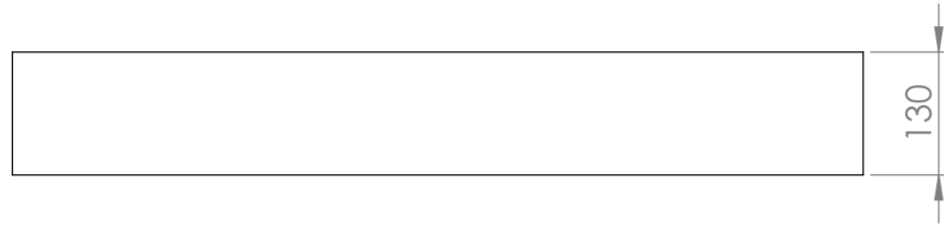

TOP VIEW

FRONT VIEW

SIDE VIEW

LUSO S T O N E	Product Name	Calvi 900
	Material	Stone Resin
	Size, mm	900 x 600 x 130

All dimensions provided in millimeters.