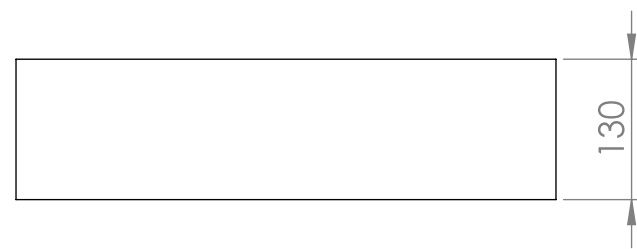

TOP VIEW

FRONT VIEW

SIDE VIEW

LUSO
S T O N E

Product Name	Calvi 500
Material	Stone Resin
Size, mm	500 x 600 x 130

All dimensions provided in millimeters.