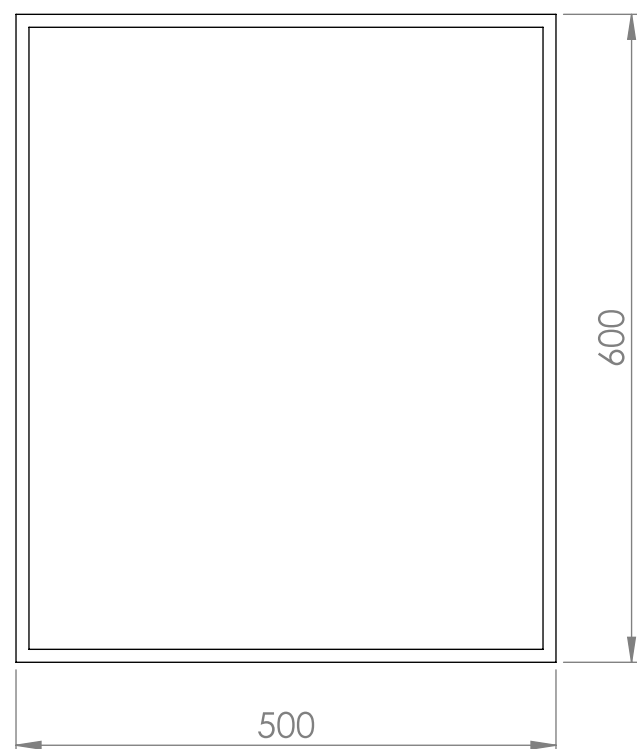

TOP VIEW

FRONT VIEW

SIDE VIEW

LUSO
S T O N E

Product Name	Calvi 500
Material	Stone Resin
Size, mm	500 x 600 x 130

All dimensions provided in millimeters.