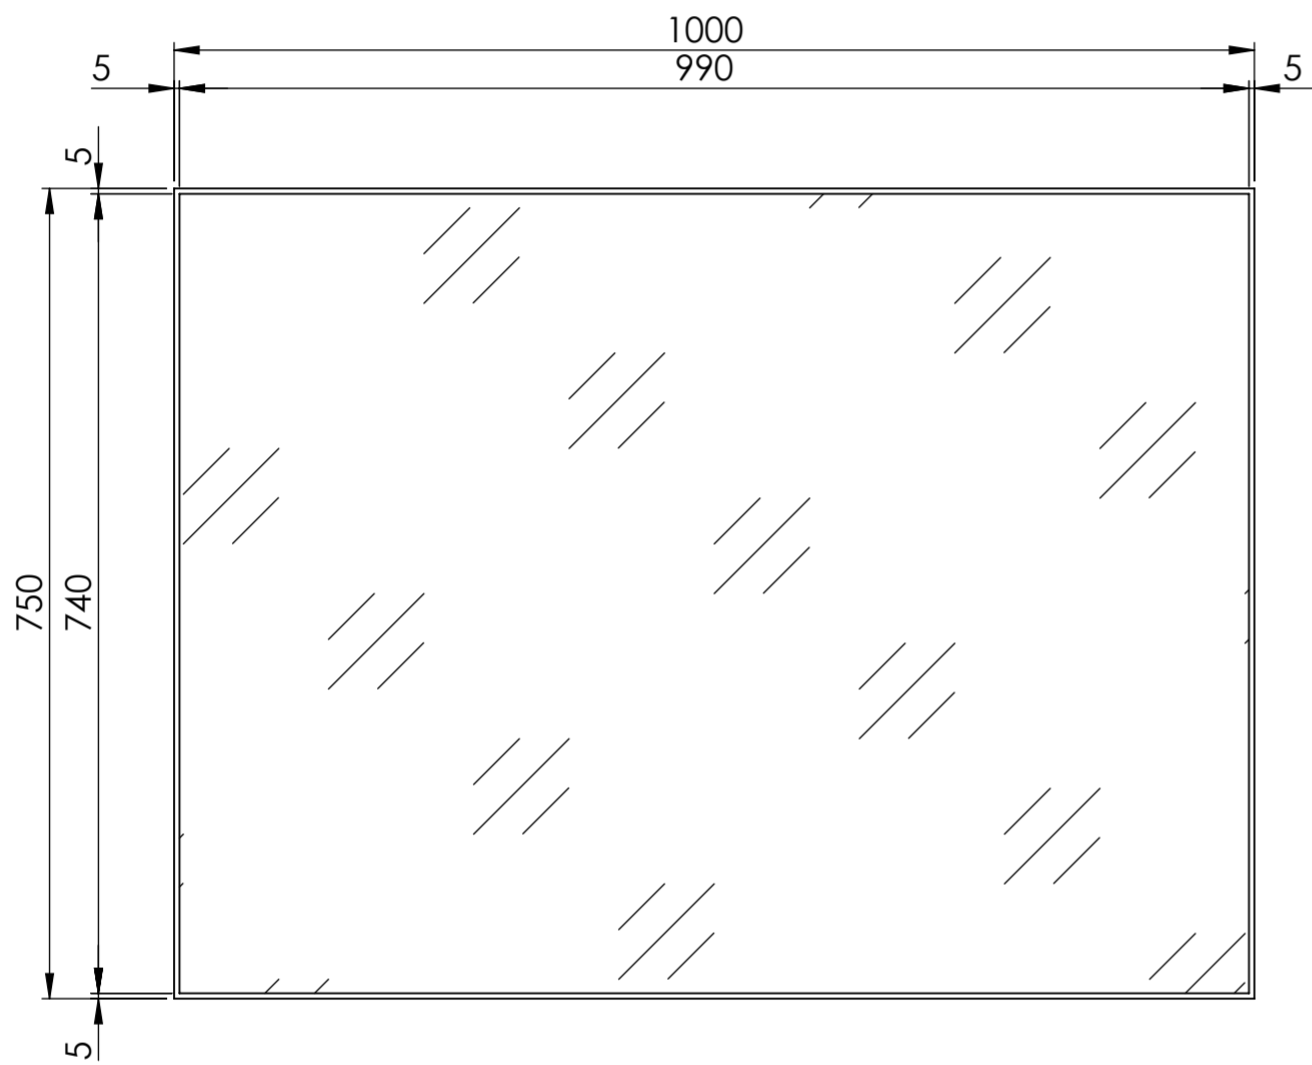

Front View

LUSSO
S T O N E

| | |
|--------------|-----------------|
| Product Name | Luxe 1000 |
| Finish | Matte Black |
| Size, mm | 1000 x 750 x 25 |

All dimensions provided in millimeters.