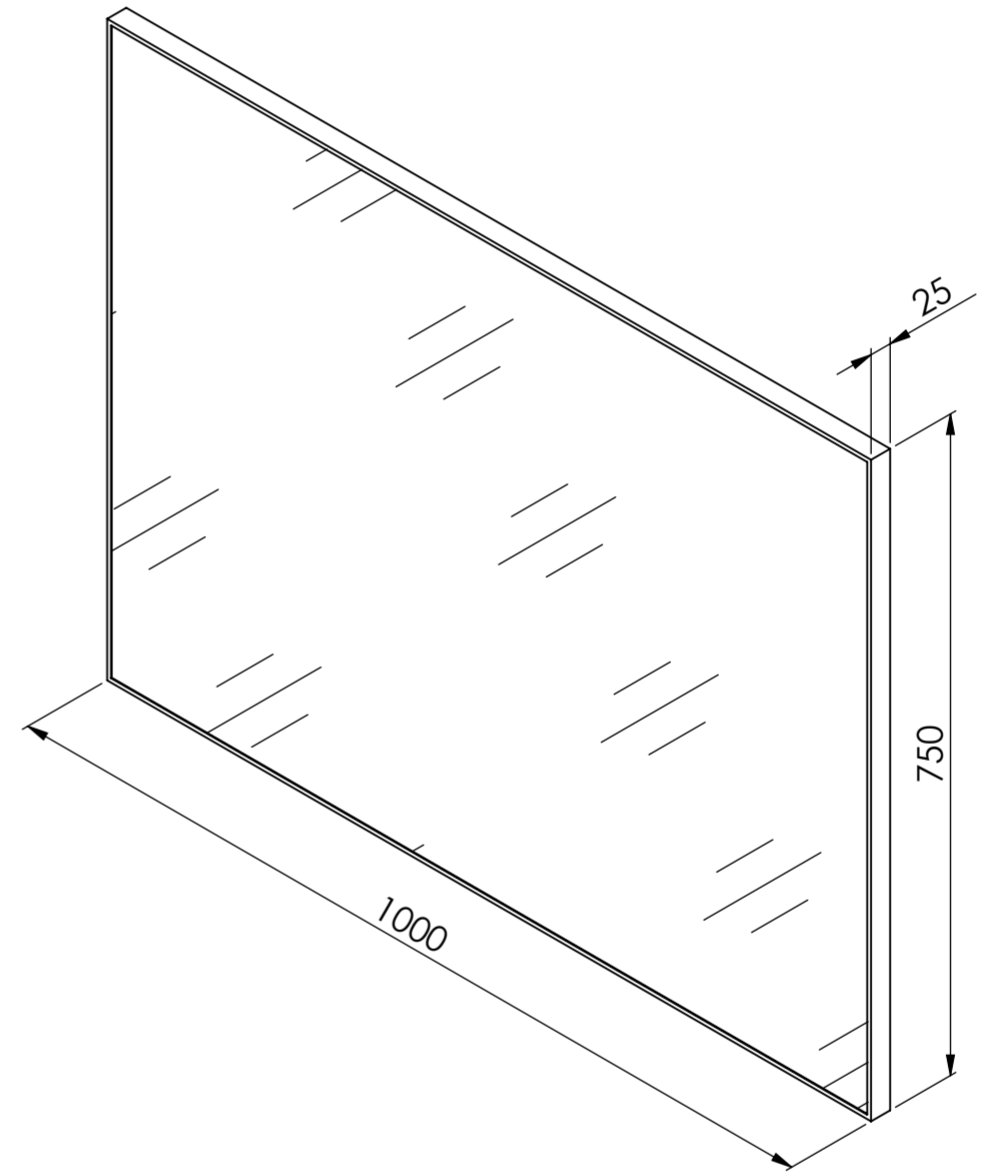

Front View

LUSSO
S T O N E

| | |
|--------------|-----------------|
| Product Name | Luxe 1000 |
| Finish | Matte Black |
| Size, mm | 1000 x 750 x 25 |

All dimensions provided in millimeters.