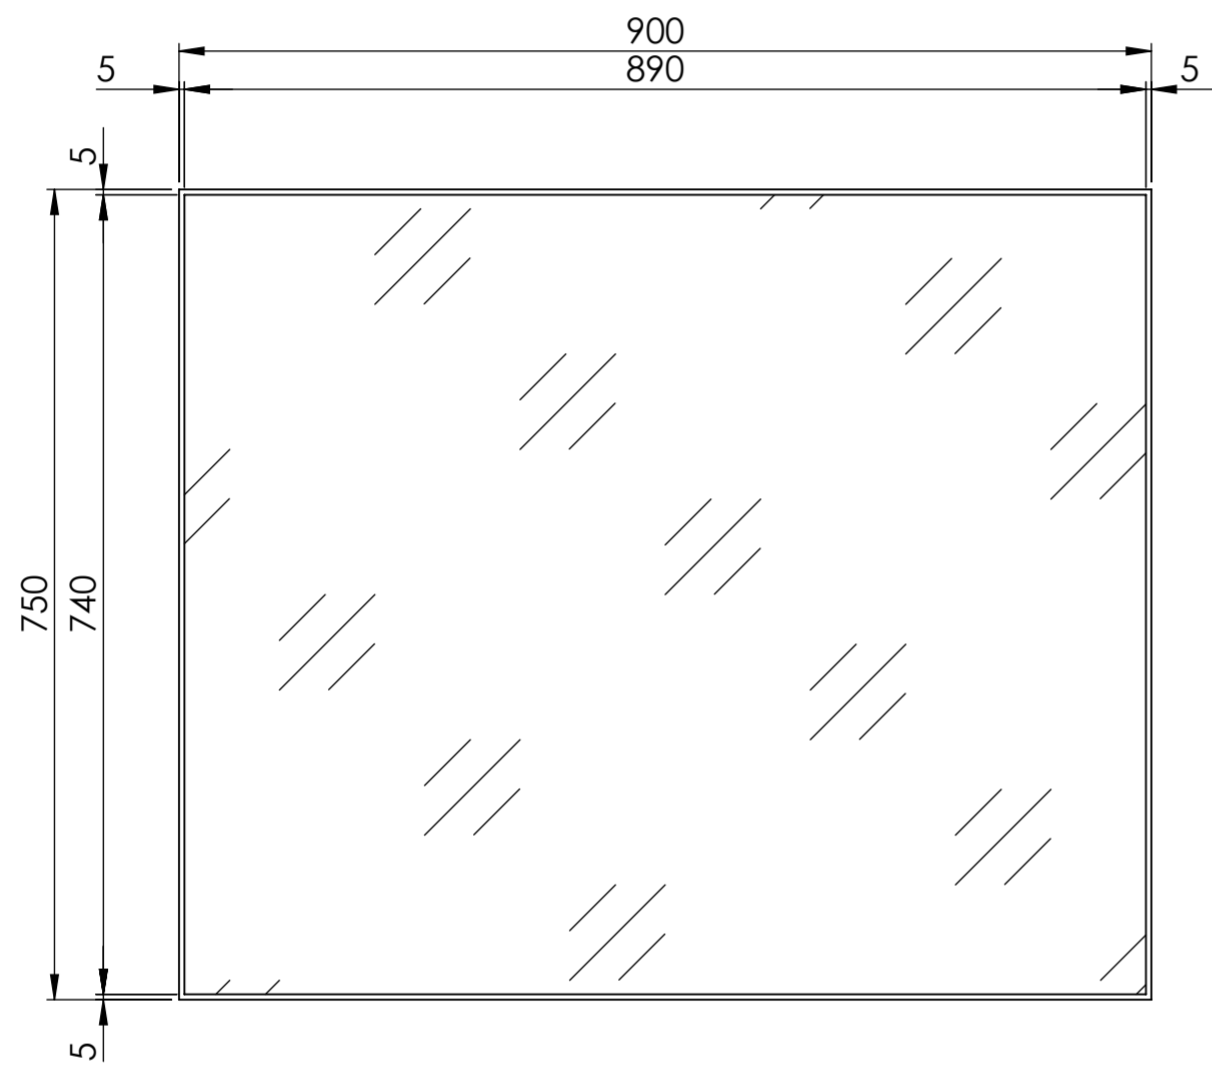

Front View

LUSSO
S T O N E

Product Name	Luxe 900
Finish	Matte Black
Size, mm	900 x 750 x 25

All dimensions provided in millimeters.