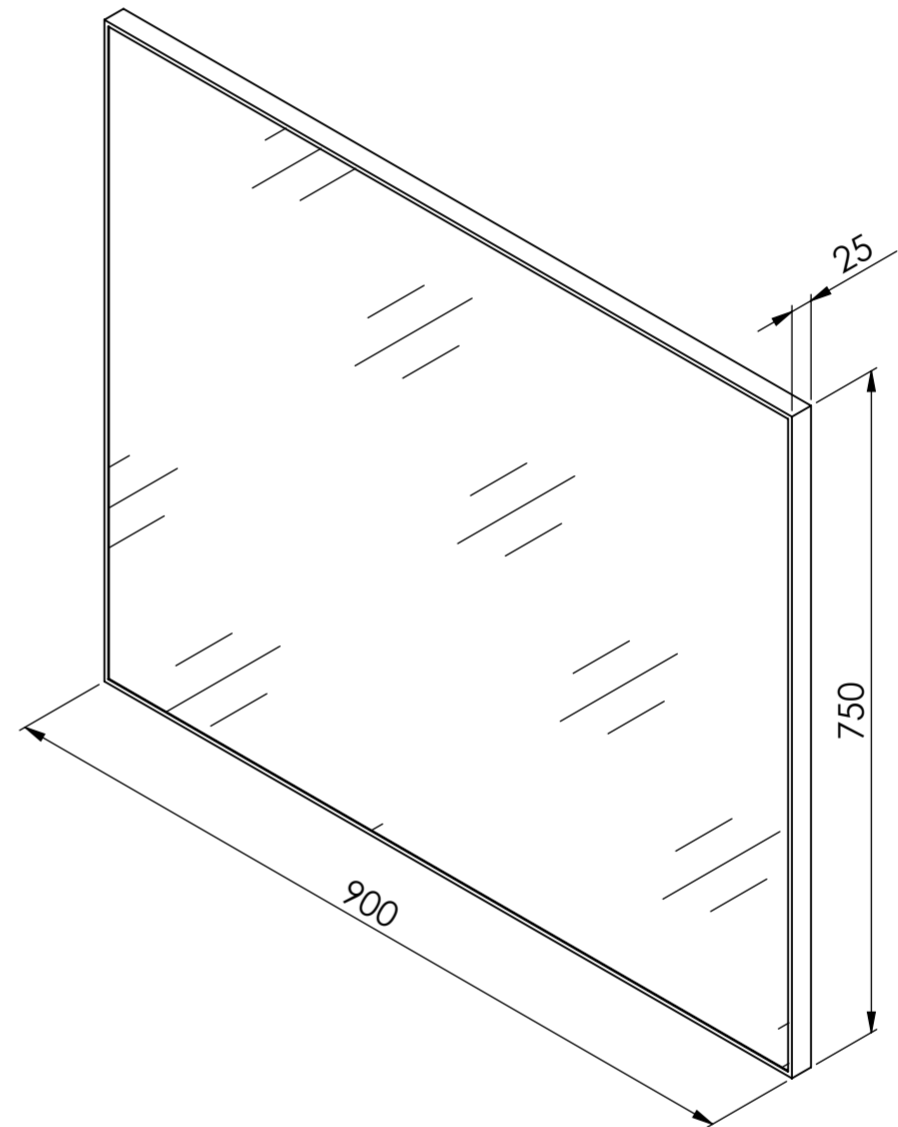

Front View

LUSSO
S T O N E

Product Name	Luxe 900
Finish	Matte Black
Size, mm	900 x 750 x 25

All dimensions provided in millimeters.