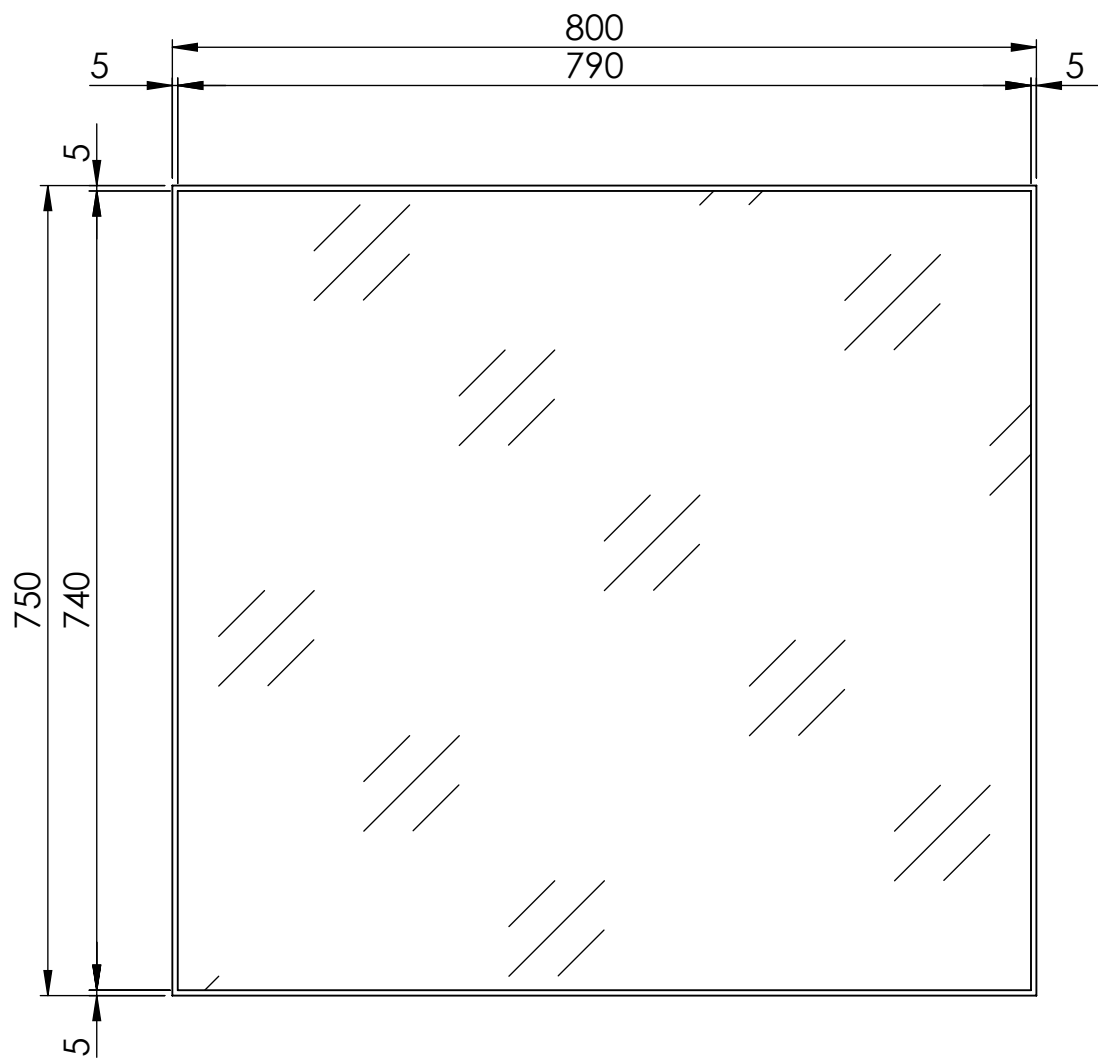

Front View

LUSSO S T O N E	Product Name	Luxe 800
	Finish	Matte Black
	Size, mm	800 x 750 x 25

All dimensions provided in millimeters.