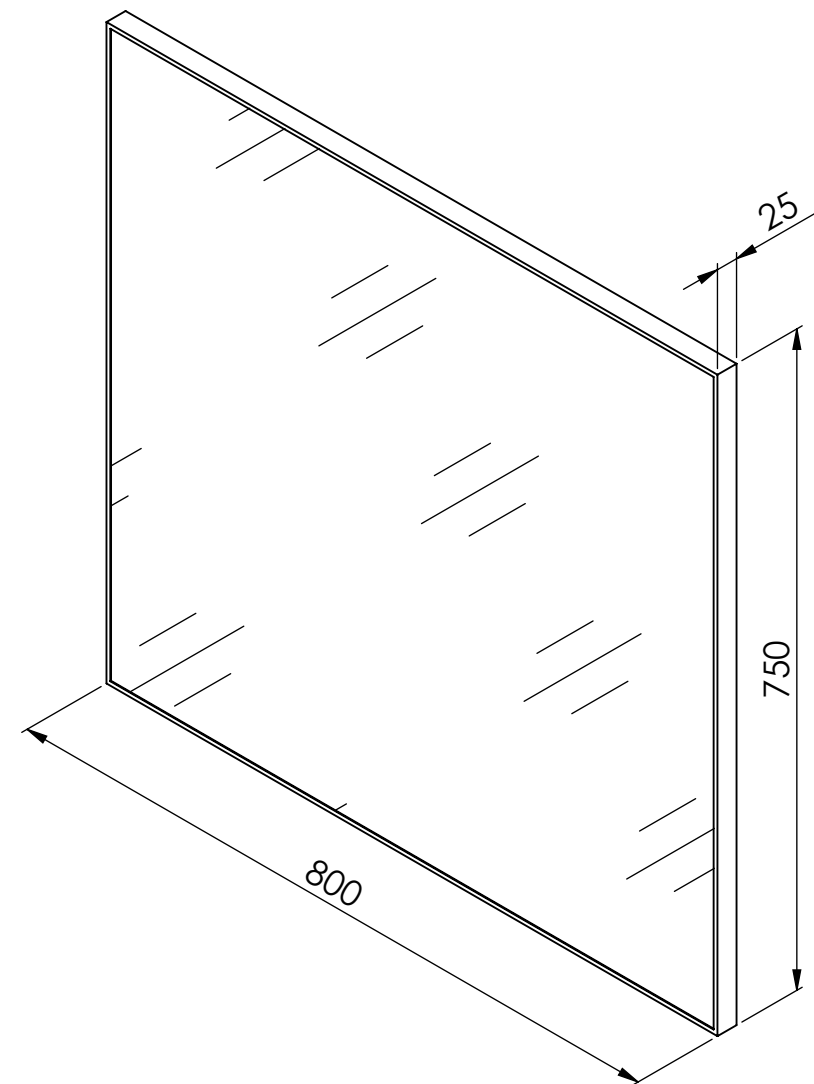

Front View

LUSSO S T O N E	Product Name	Luxe 800
	Finish	Matte Black
	Size, mm	800 x 750 x 25

All dimensions provided in millimeters.