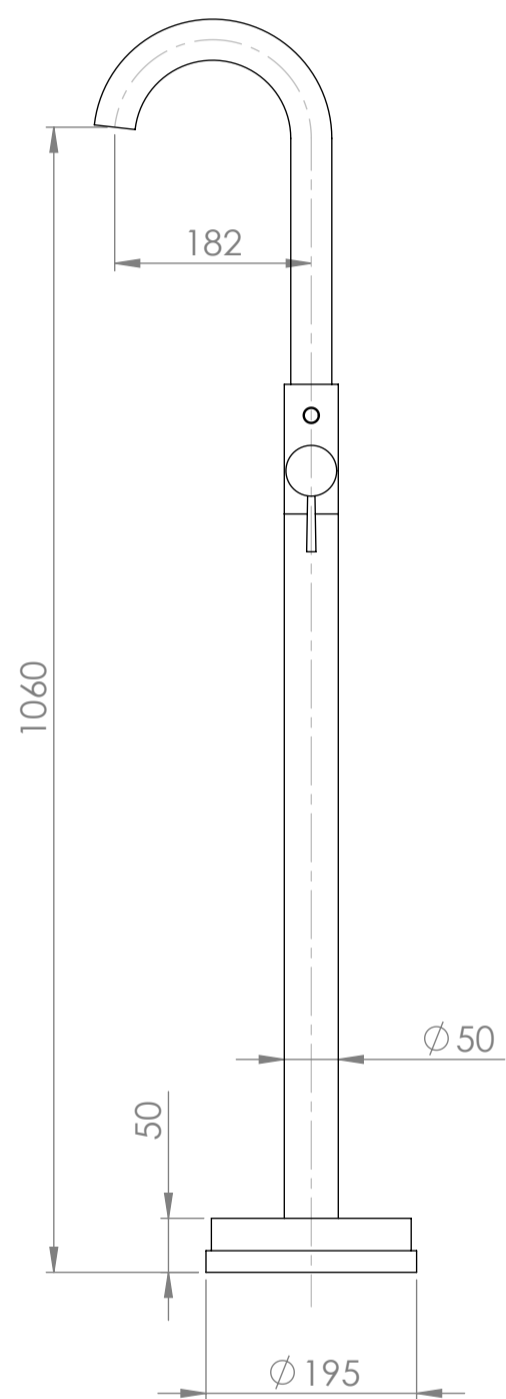

Front View

Side View

LUSSO S T O N E	Product Name	Luxe Series
	Finish	Chrome

All dimensions provided in millimeters.