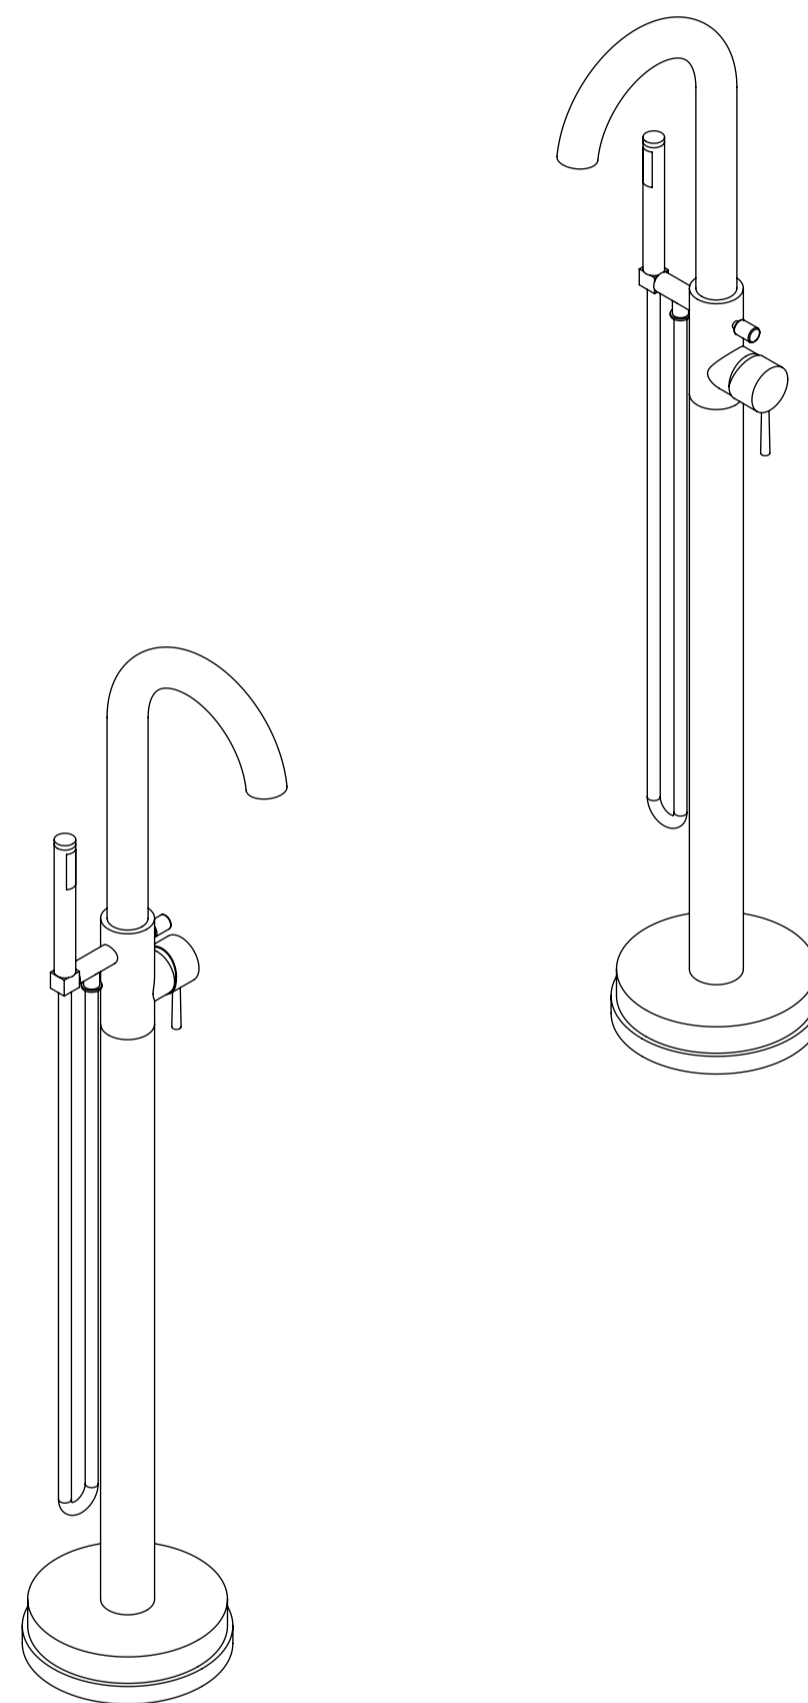

Front View

Side View

LUSSO S T O N E	Product Name	Luxe Series
	Finish	Chrome

All dimensions provided in millimeters.