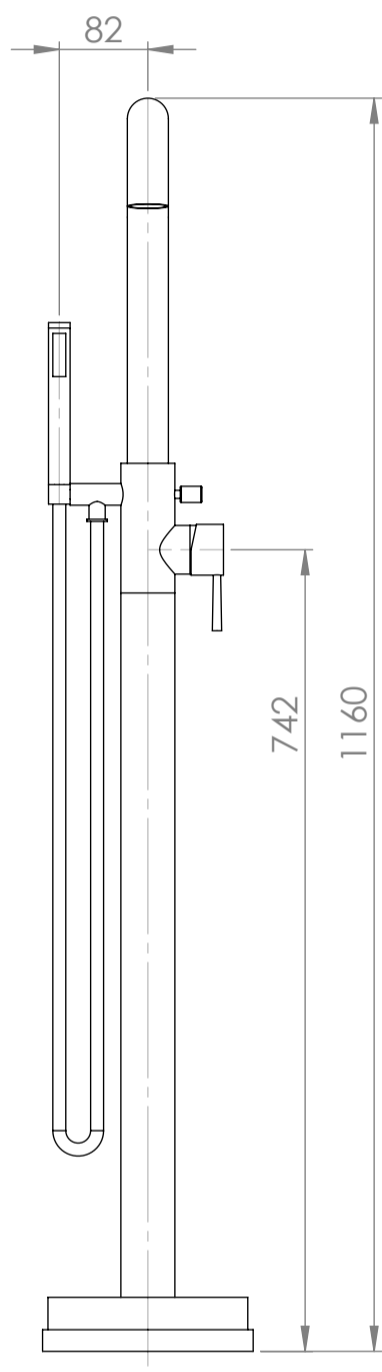

Front View

Side View

LUSSO S T O N E	Product Name	Luxe Series
	Finish	Chrome

All dimensions provided in millimeters.