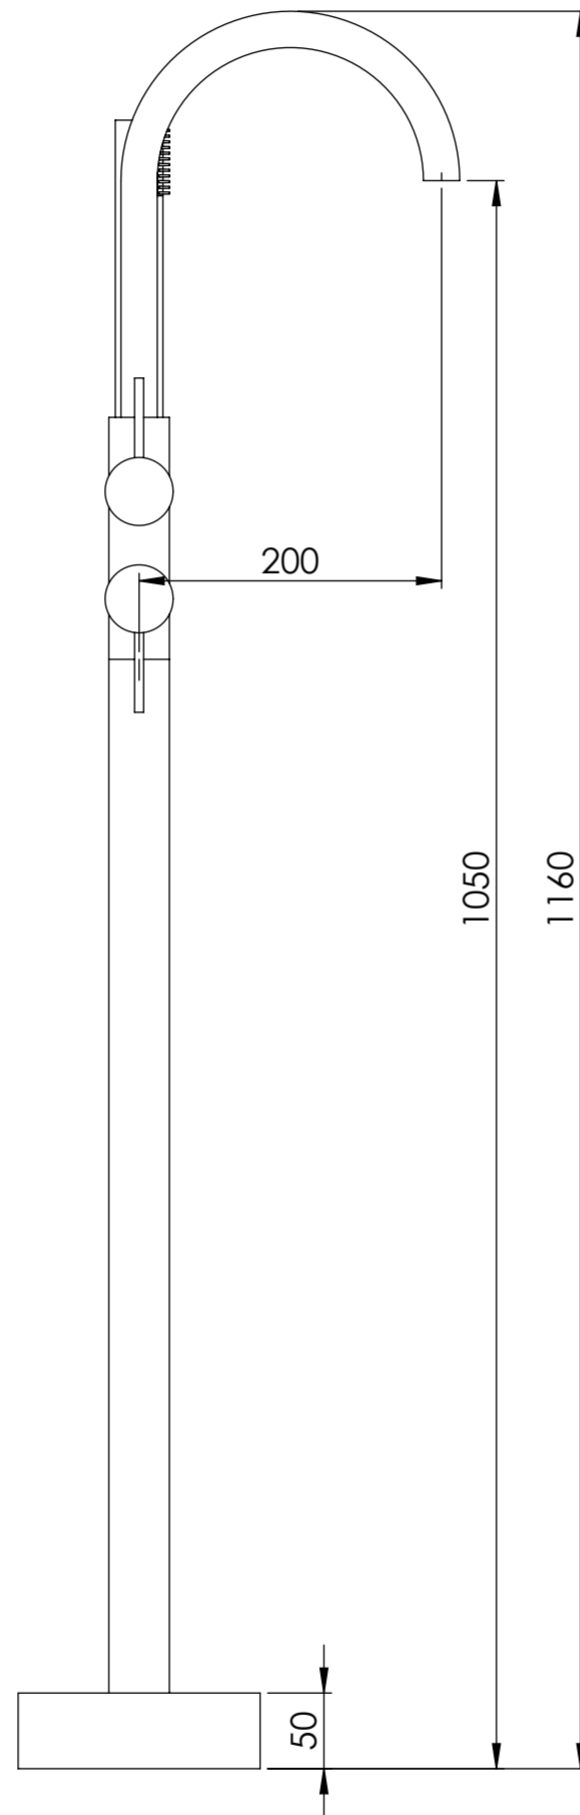

Front View

Side View

LUSSO S T O N E	Product Name	Luxe Series
	Product Type	Freestanding Bath Mixer

All dimensions provided in millimeters.