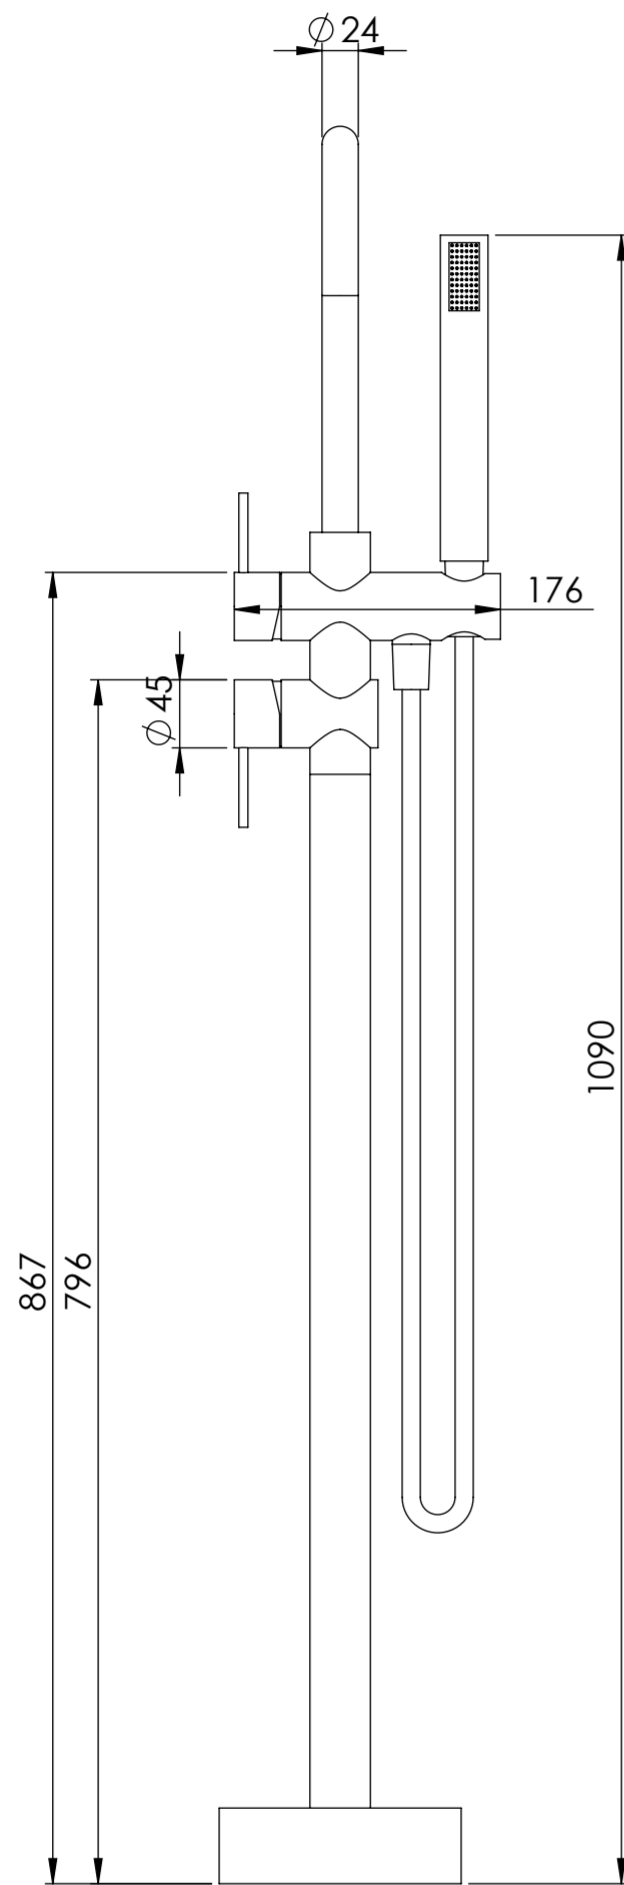

Front View

Side View

LUSSO S T O N E	Product Name	Luxe Series
	Product Type	Freestanding Bath Mixer

All dimensions provided in millimeters.