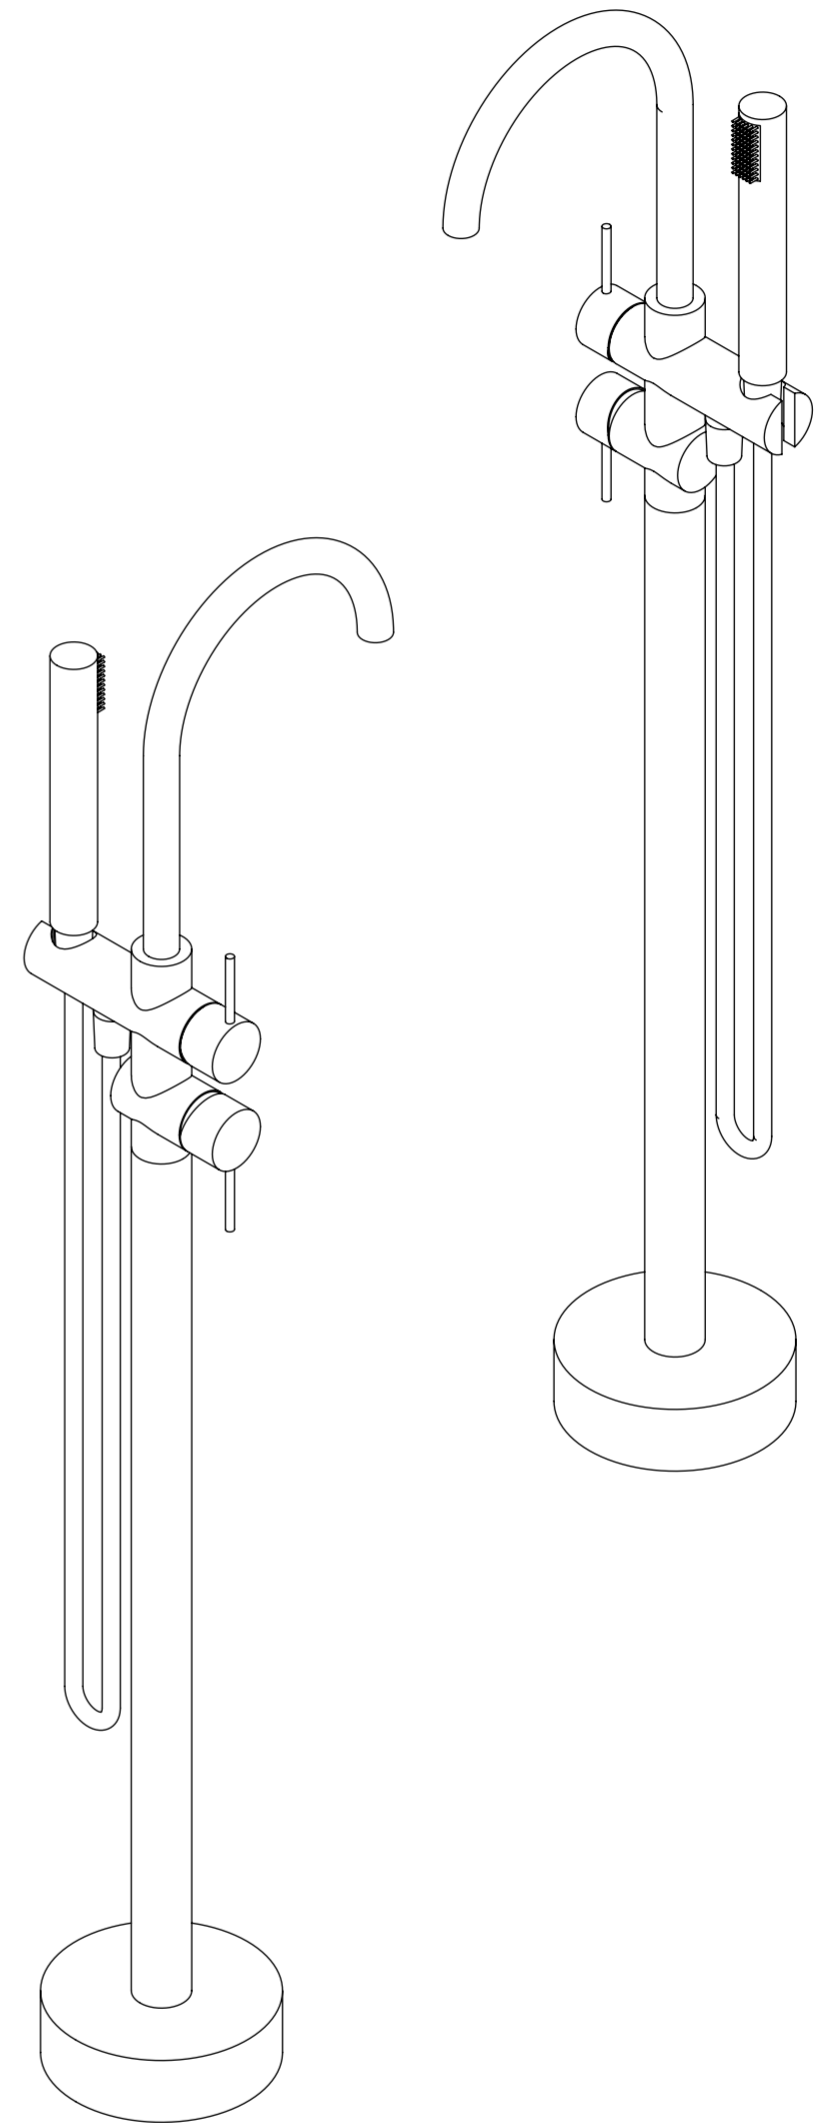

Front View

Side View

LUSSO S T O N E	Product Name	Luxe Series
	Product Type	Freestanding Bath Mixer

All dimensions provided in millimeters.