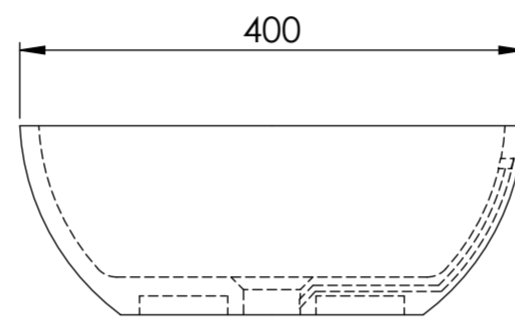

Front View - Section View

Side View - Section View

Top View

LUSSO S T O N E	Product Name	Vetrina
	Material	Stone Resin
	Size, mm	550 x 400 x 150

All dimensions provided in millimeters.