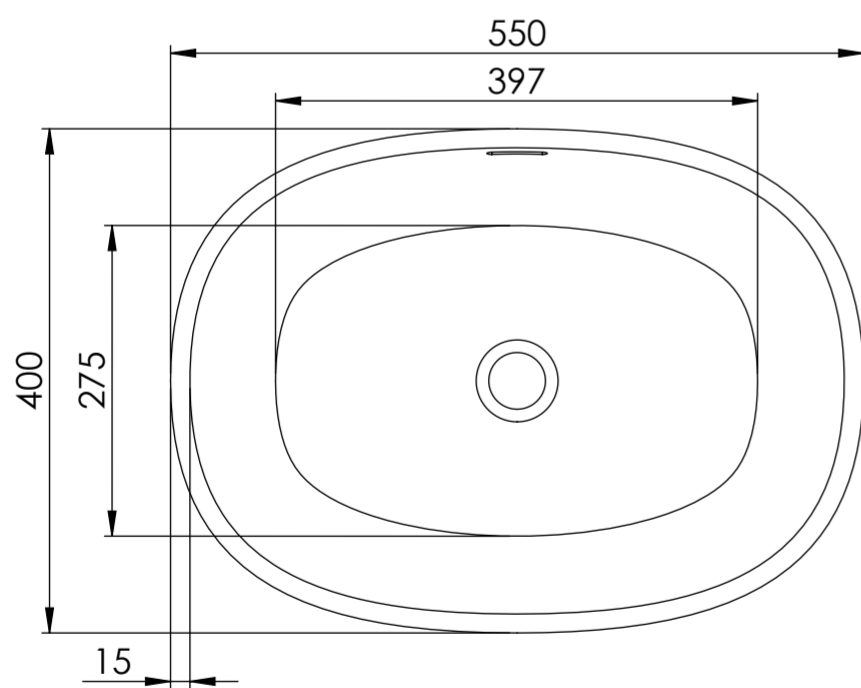

Front View - Section View

Side View - Section View

Top View

LUSSO S T O N E	Product Name	Vetrina
	Material	Stone Resin
	Size, mm	550 x 400 x 150

All dimensions provided in millimeters.