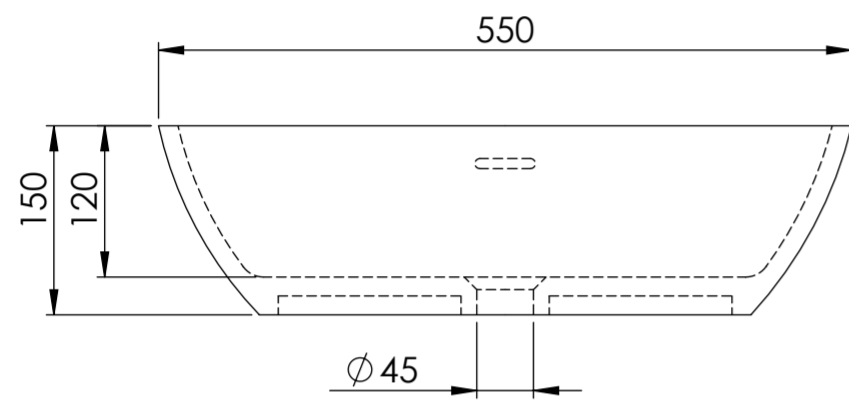

Front View - Section View

Side View - Section View

Top View

LUSSO S T O N E	Product Name	Vetrina
	Material	Stone Resin
	Size, mm	550 x 400 x 150

All dimensions provided in millimeters.