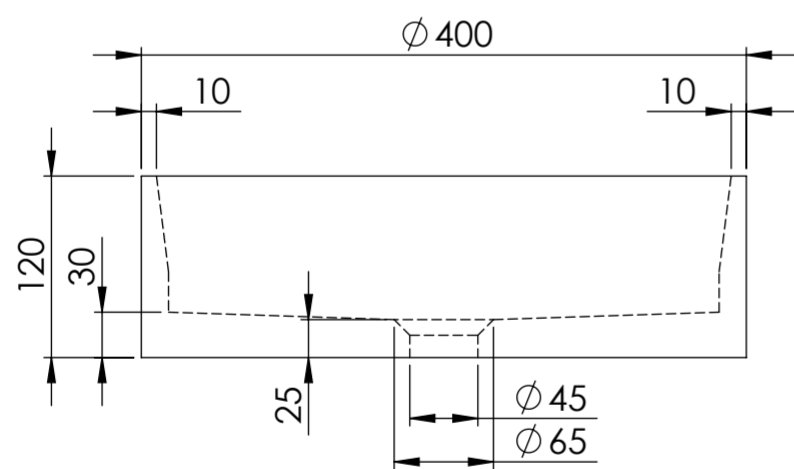

Top View

Waste Fitting

Front View - Section View

<b>LUSSO</b> S T O N E	Product Name	Roma
	Material	Volakas Marble
	Size, mm	400 x 120

*All dimensions provided in millimeters.*