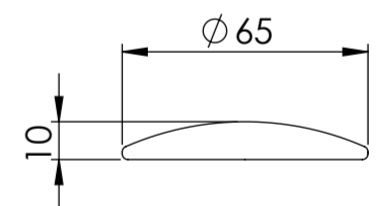

Top View

Waste Fitting

Front View - Section View

<b>LUSSO</b> S T O N E	Product Name	Roma
	Material	Volakas Marble
	Size, mm	400 x 120

*All dimensions provided in millimeters.*