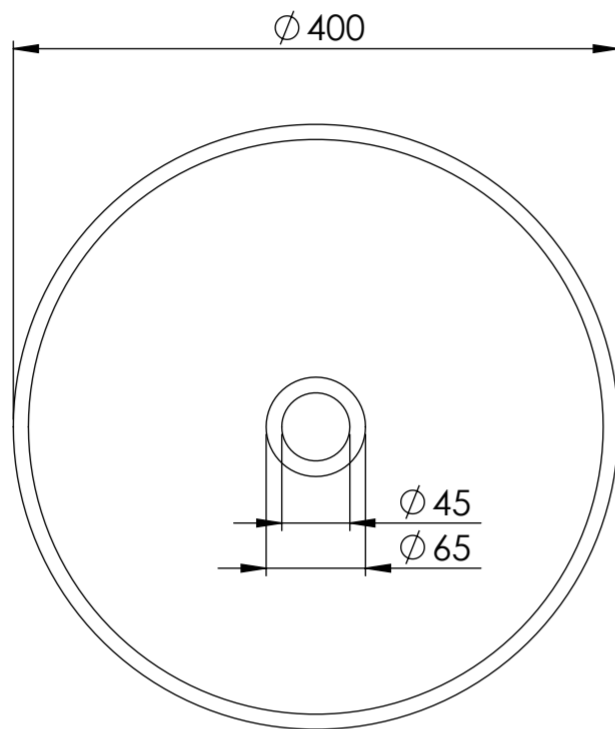

Top View

Waste Fitting

Front View - Section View

<b>LUSSO</b> S T O N E	Product Name	Roma
	Material	Volakas Marble
	Size, mm	400 x 120

*All dimensions provided in millimeters.*