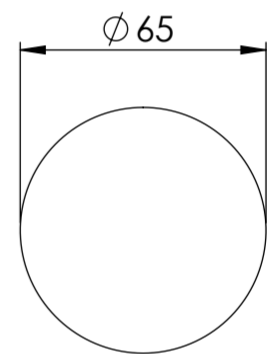

Top View

Waste Fitting

Front View - Section View

<b>LUSSO</b> S T O N E	Product Name	Roma
	Material	Volakas Marble
	Size, mm	400 x 120

*All dimensions provided in millimeters.*