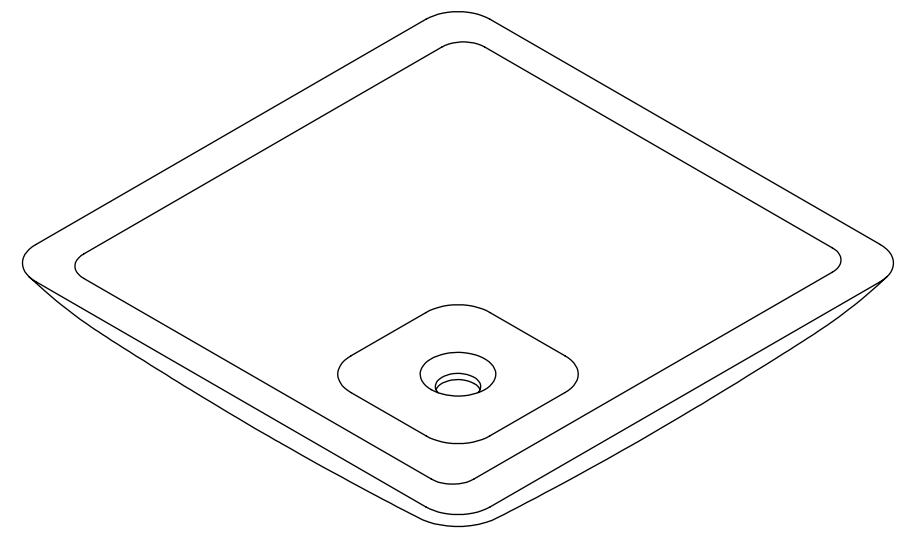

Top View

Front View - Section View

LUSO STONE	Product Name	Quadrato 425
	Material	Stone Resin
	Size, mm	425 x 425 x 105

All dimensions provided in millimeters.