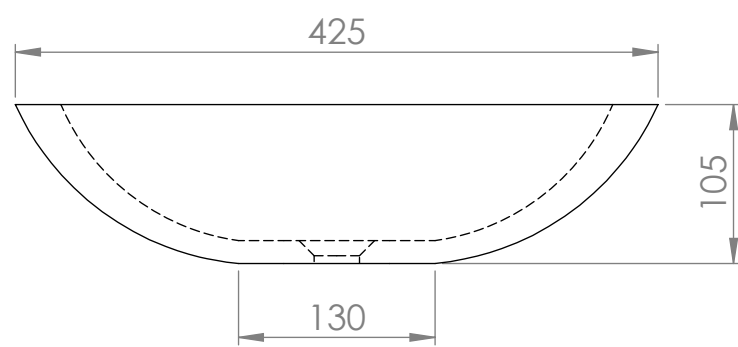

Top View

Front View - Section View

LUSO STONE	Product Name	Quadrato 425
	Material	Stone Resin
	Size, mm	425 x 425 x 105

All dimensions provided in millimeters.