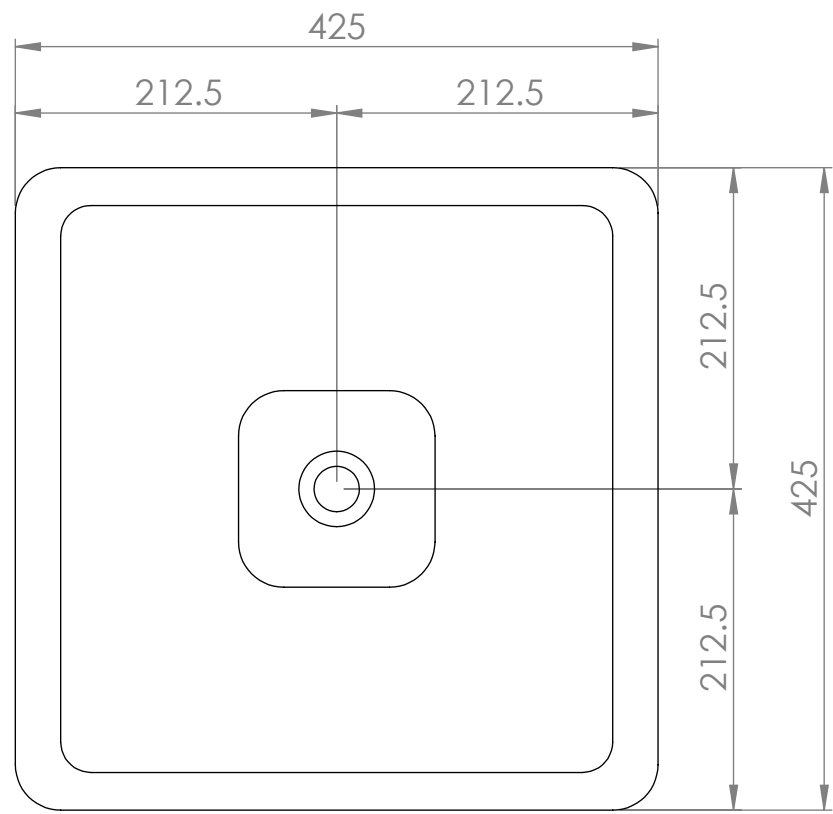

Top View

Front View - Section View

LUSO STONE	Product Name	Quadrato 425
	Material	Stone Resin
	Size, mm	425 x 425 x 105

All dimensions provided in millimeters.