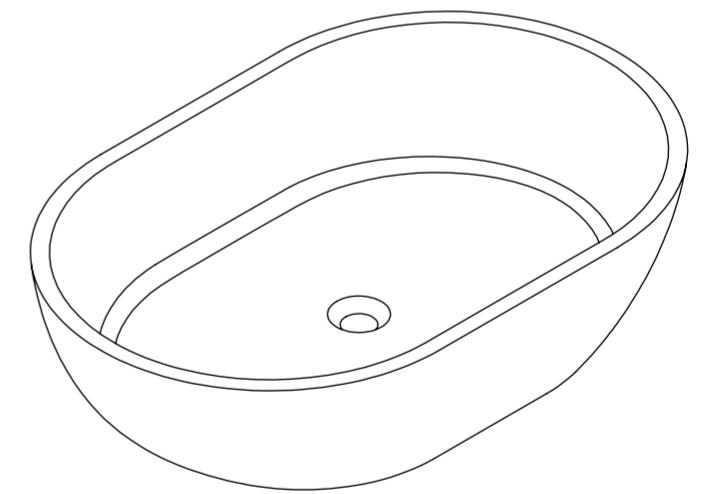

Top View

Side View - Section View

Front View - Section View

LUSSO S T O N E	Product Name	Picasso
	Material	Stone Resin
	Size, mm	580 x 380 x 145

All dimensions provided in millimeters.