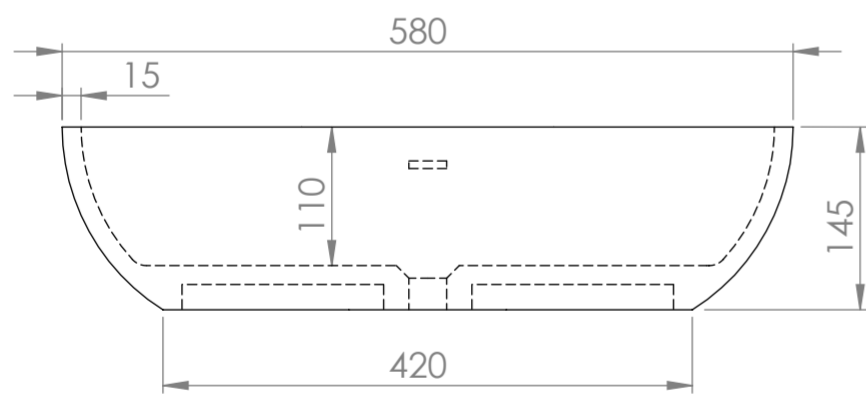

Top View

Side View - Section View

Front View - Section View

LUSSO S T O N E	Product Name	Picasso
	Material	Stone Resin
	Size, mm	580 x 380 x 145

All dimensions provided in millimeters.