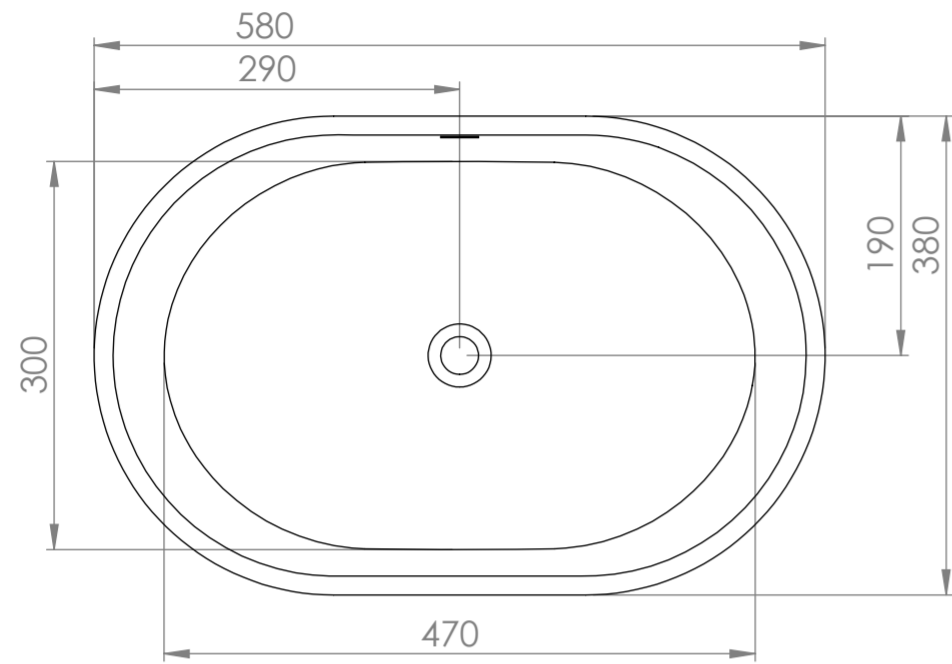

Top View

Side View - Section View

Front View - Section View

LUSSO S T O N E	Product Name	Picasso
	Material	Stone Resin
	Size, mm	580 x 380 x 145

All dimensions provided in millimeters.