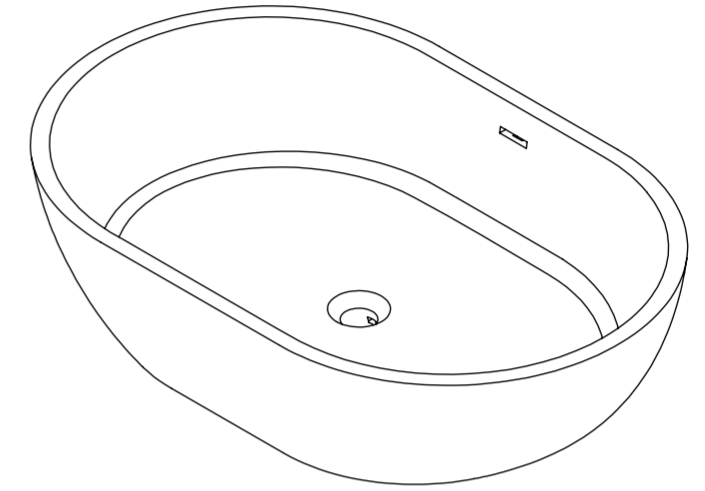

Top View

Side View - Section View

Front View - Section View

LUSSO S T O N E	Product Name	Picasso
	Material	Stone Resin
	Size, mm	580 x 380 x 145

All dimensions provided in millimeters.