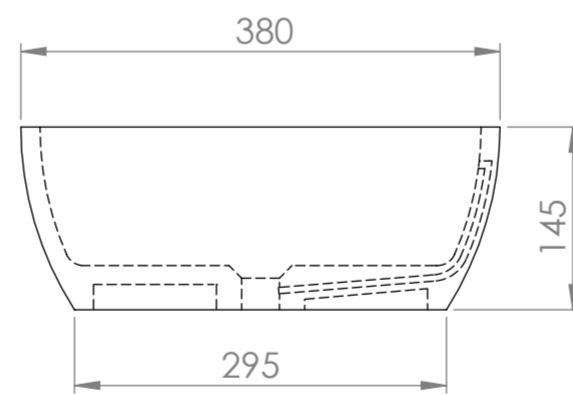

Top View

Side View - Section View

Front View - Section View

LUSSO S T O N E	Product Name	Picasso
	Material	Stone Resin
	Size, mm	580 x 380 x 145

All dimensions provided in millimeters.