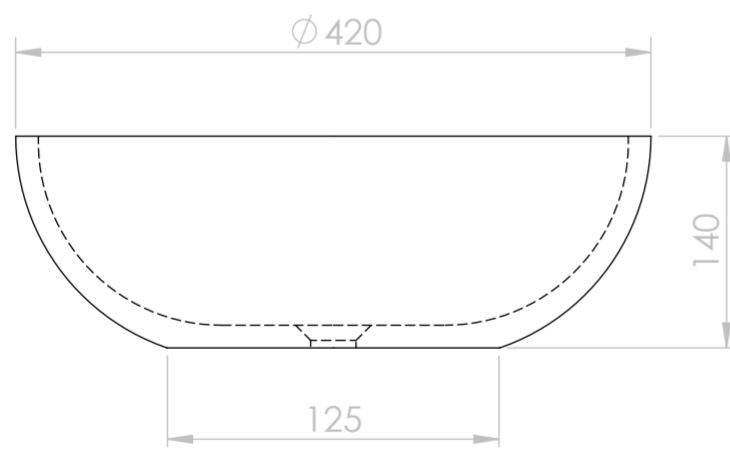

Top View

Front View - Section View

<b>LUSO</b> STONE	Product Name	Oasis Round
	Material	Stone Resin
	Size, mm	420 x 140

*All dimensions provided in millimeters.*