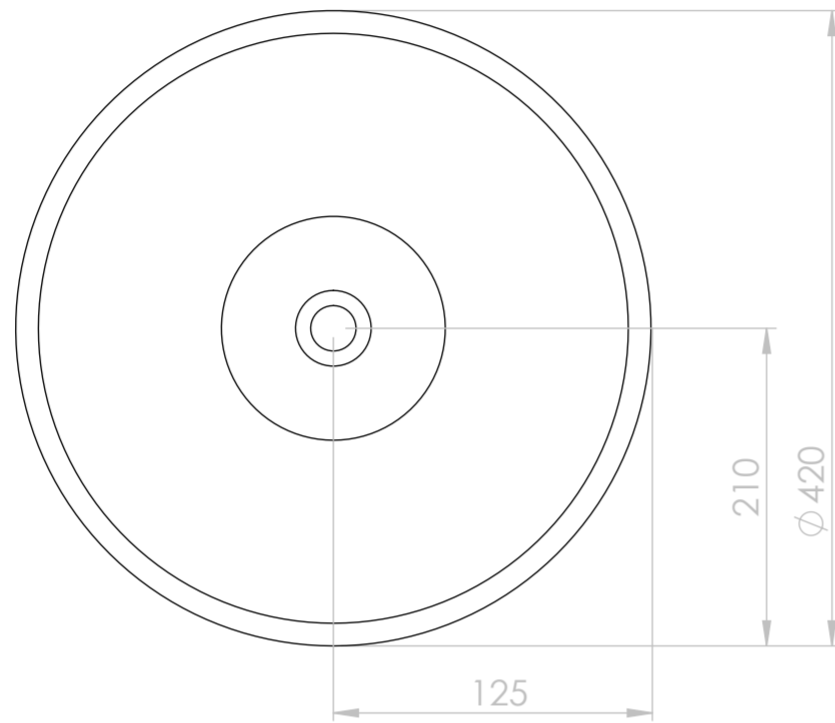

Top View

Front View - Section View

<b>LUSO</b> STONE	Product Name	Oasis Round
	Material	Stone Resin
	Size, mm	420 x 140

*All dimensions provided in millimeters.*