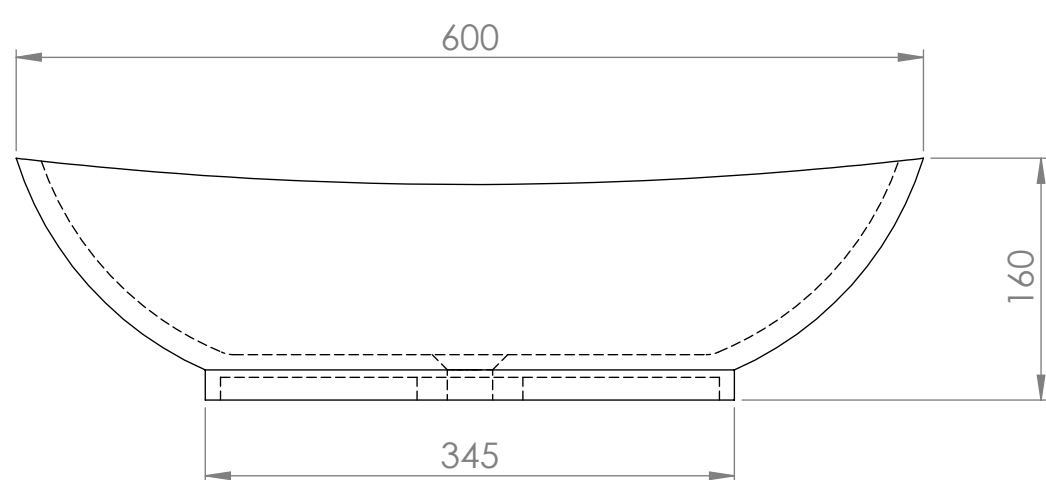

Top View

Fron View - Section View

LUSO STONE	Product Name	Oasis 600
	Material	Stone Resin
	Size, mm	600 x 350 x 160

All dimensions provided in millimeters.