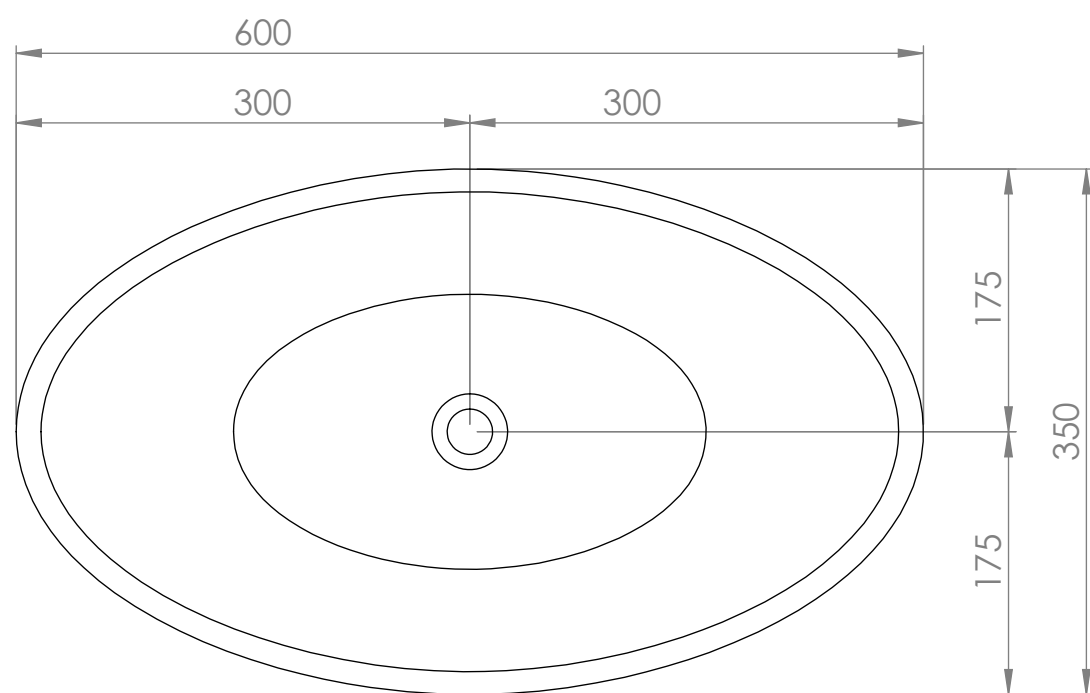

Top View

Fron View - Section View

LUSO STONE	Product Name	Oasis 600
	Material	Stone Resin
	Size, mm	600 x 350 x 160

All dimensions provided in millimeters.