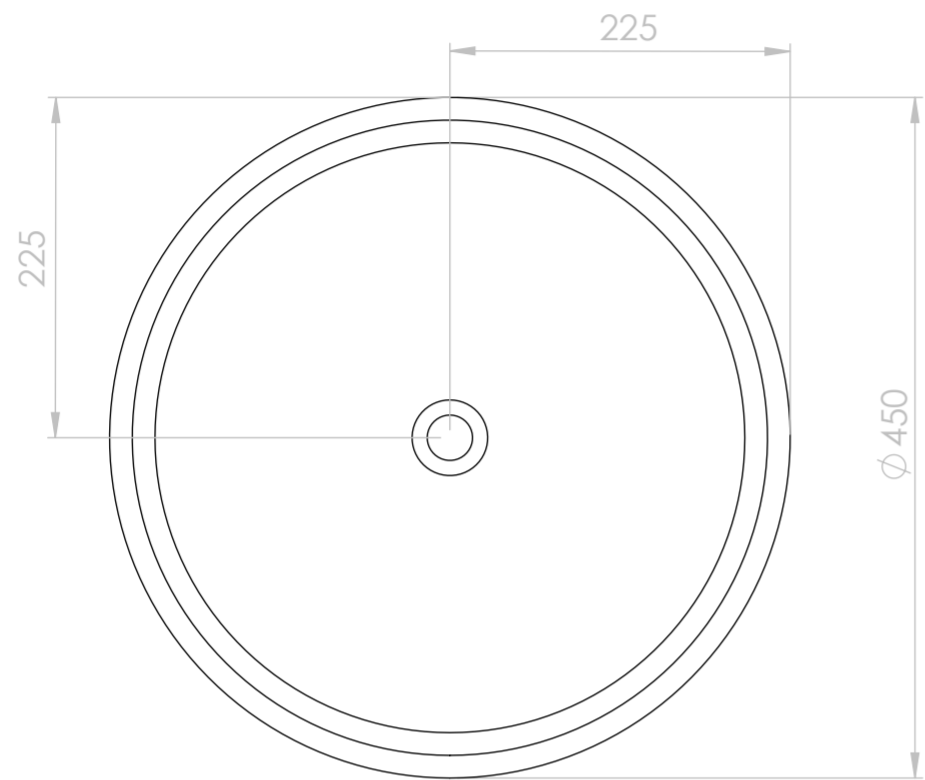

Top View

Fron View - Section View

LUSO S T O N E	Product Name	Nuvo
	Material	Stone Resin
	Size, mm	450 x 145

All dimensions provided in millimeters.