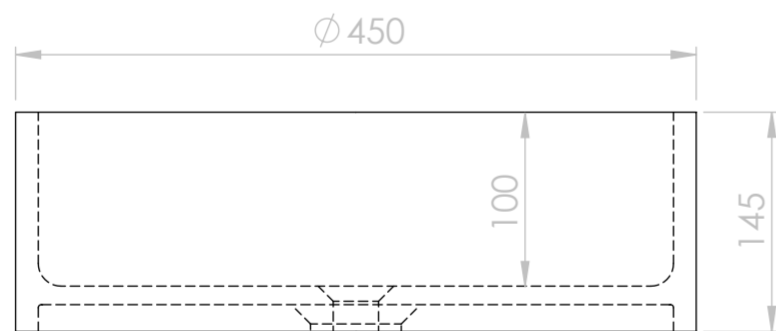

Top View

Fron View - Section View

LUSO S T O N E	Product Name	Nuvo
	Material	Stone Resin
	Size, mm	450 x 145

All dimensions provided in millimeters.