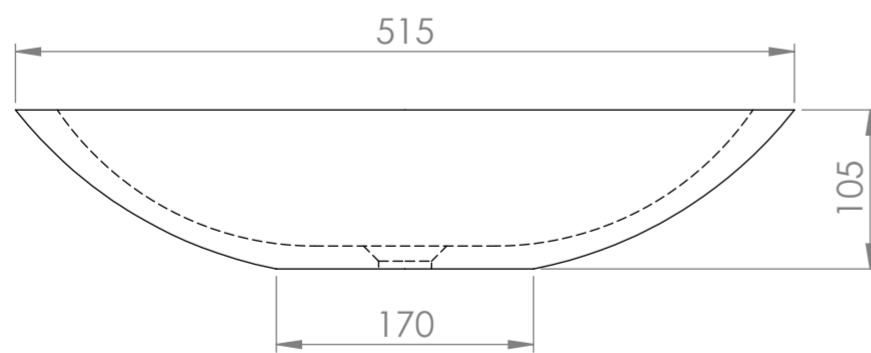

Top View

Front View - Section View

LUSSO S T O N E	Product Name	Notion
	Material	Stone Resin
	Size, mm	515 x 105

All dimensions provided in millimeters.