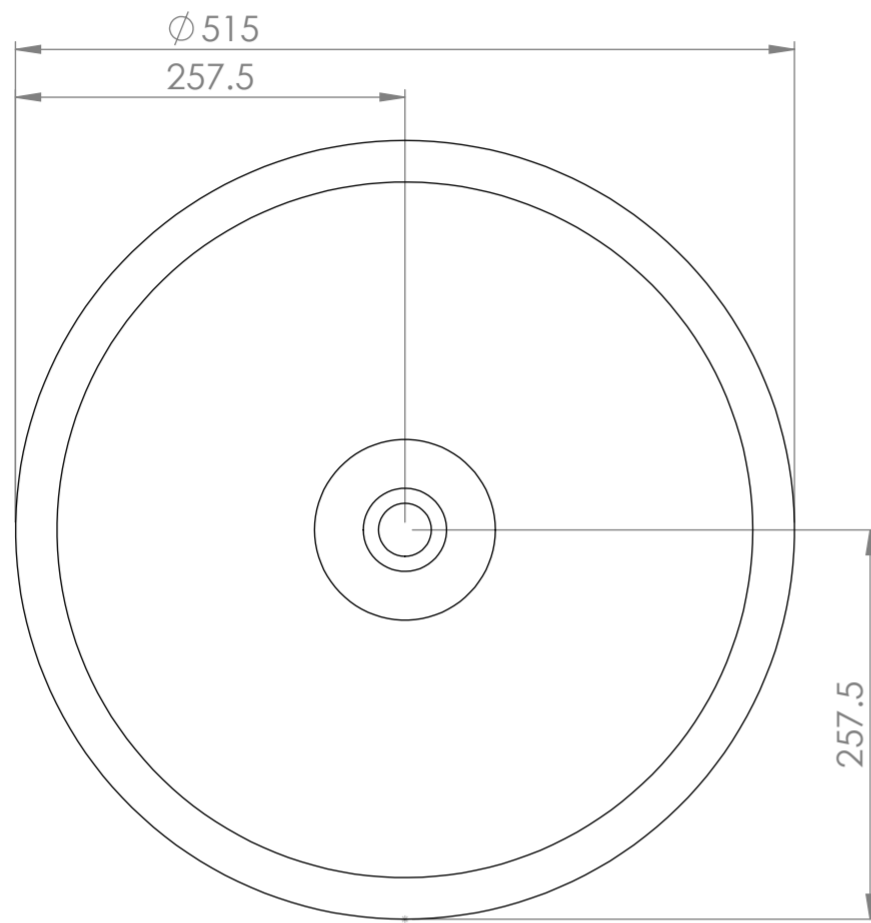

Top View

Front View - Section View

LUSSO S T O N E	Product Name	Notion
	Material	Stone Resin
	Size, mm	515 x 105

All dimensions provided in millimeters.