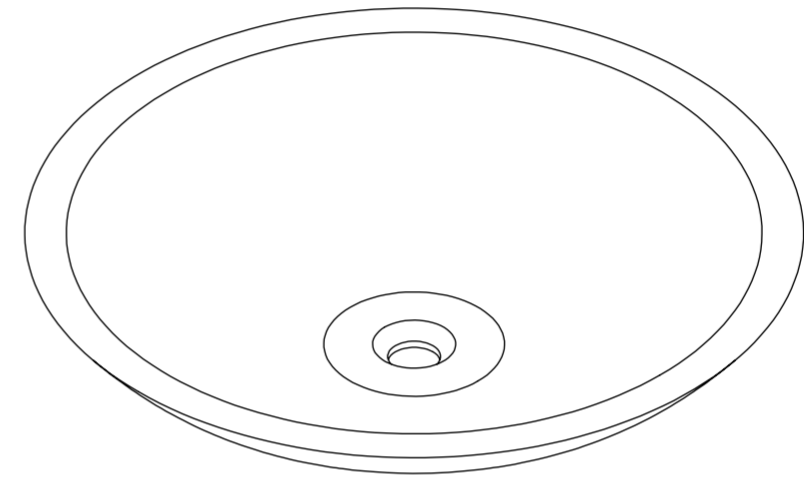

Top View

Front View - Section View

LUSSO S T O N E	Product Name	Notion
	Material	Stone Resin
	Size, mm	515 x 105

All dimensions provided in millimeters.