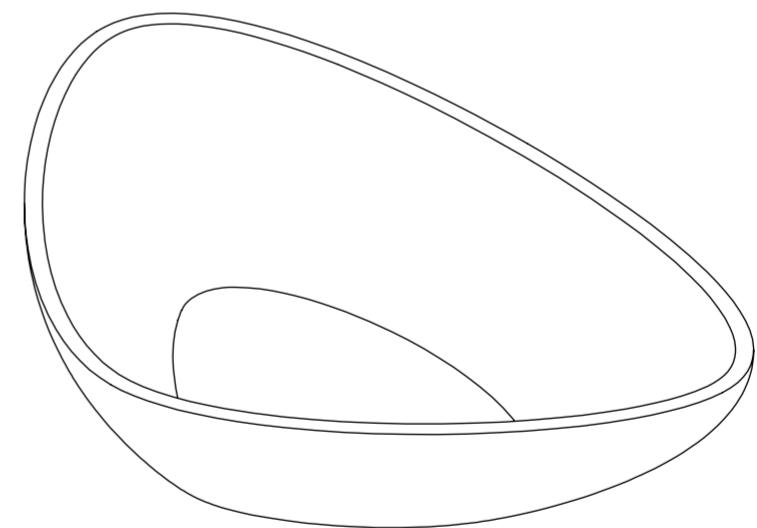

Top View

Front View - Section View

LUSSO S T O N E	Product Name	Lissoni
	Material	Stone Resin
	Size, mm	585 x 390 x 130

All dimensions provided in millimeters.