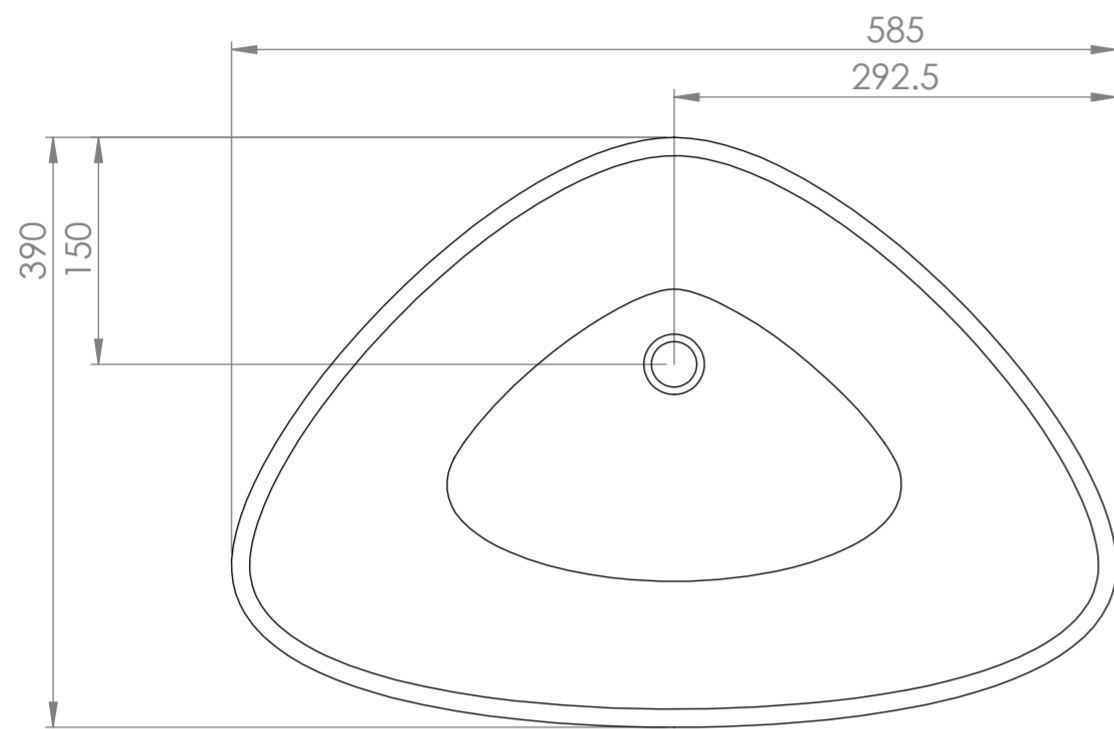

Top View

Front View - Section View

LUSSO S T O N E	Product Name	Lissoni
	Material	Stone Resin
	Size, mm	585 x 390 x 130

All dimensions provided in millimeters.