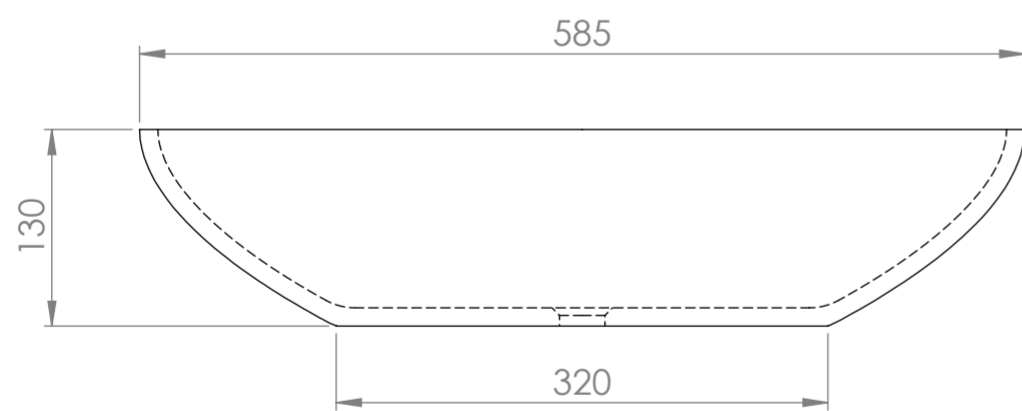

Top View

Front View - Section View

LUSSO S T O N E	Product Name	Lissoni
	Material	Stone Resin
	Size, mm	585 x 390 x 130

All dimensions provided in millimeters.