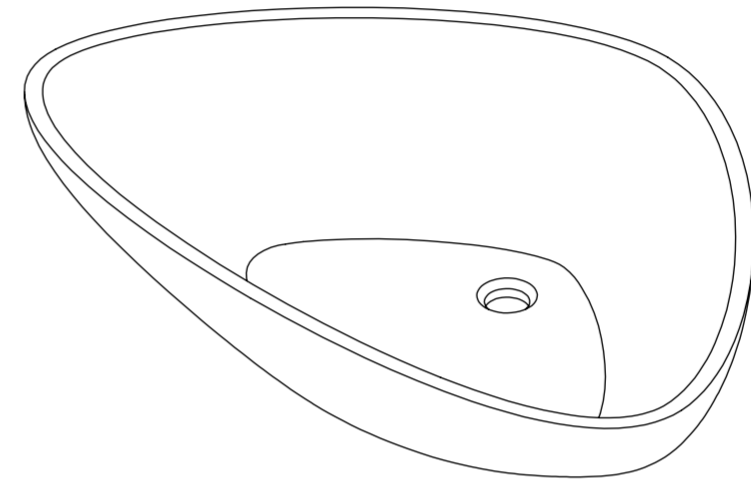

Top View

Front View - Section View

LUSSO S T O N E	Product Name	Lissoni
	Material	Stone Resin
	Size, mm	585 x 390 x 130

All dimensions provided in millimeters.