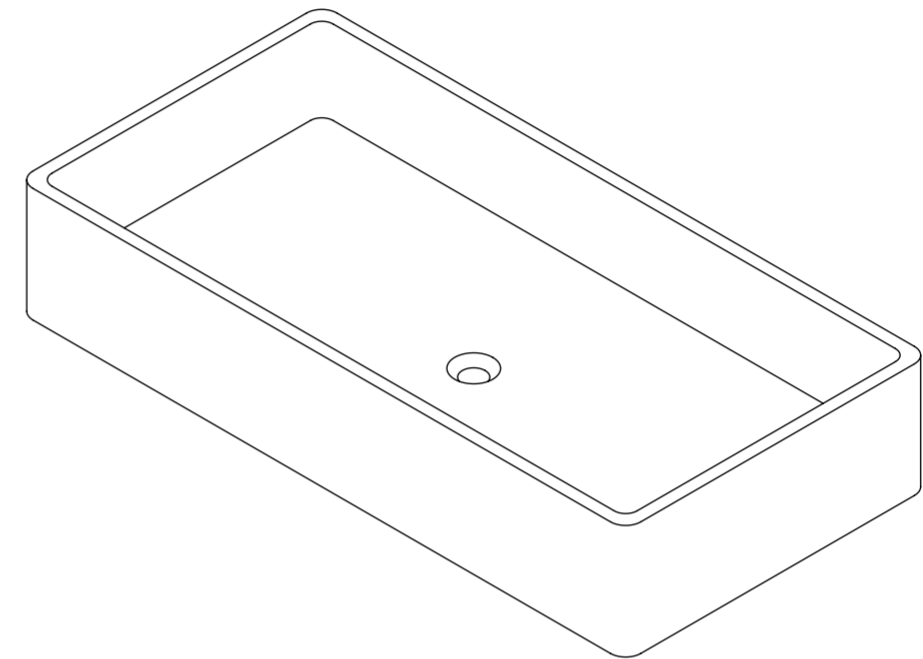

Top View

Front View - Section View

LUSO STONE	Product Name	Lauro
	Material	Stone Resin
	Size, mm	800 x 400 x 145

All dimensions provided in millimeters.