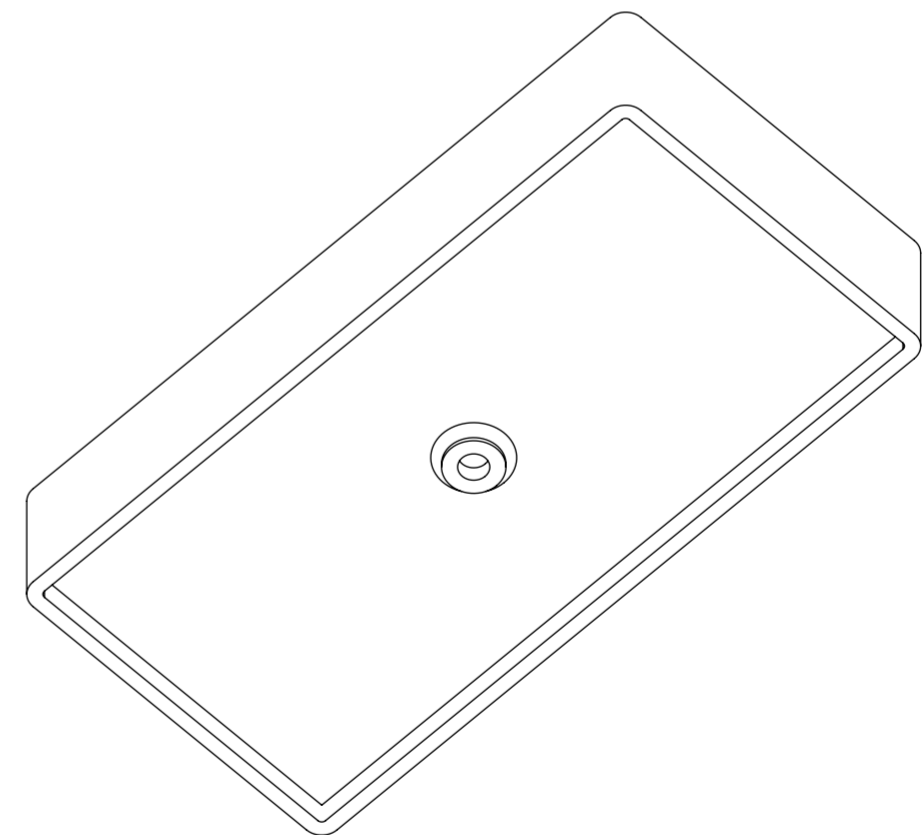

Top View

Front View - Section View

LUSO STONE	Product Name	Lauro
	Material	Stone Resin
	Size, mm	800 x 400 x 145

All dimensions provided in millimeters.