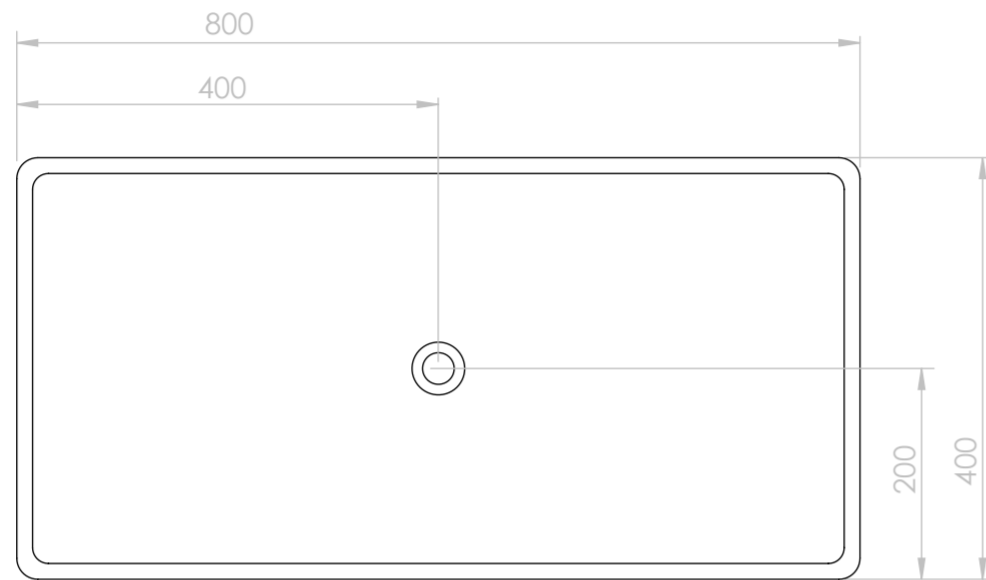

Top View

Front View - Section View

LUSO STONE	Product Name	Lauro
	Material	Stone Resin
	Size, mm	800 x 400 x 145

All dimensions provided in millimeters.