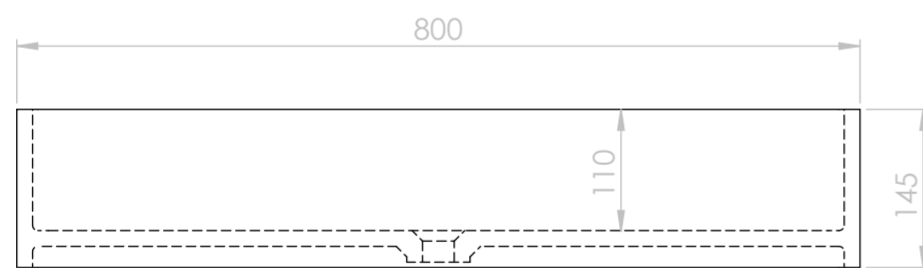

Top View

Front View - Section View

LUSO STONE	Product Name	Lauro
	Material	Stone Resin
	Size, mm	800 x 400 x 145

All dimensions provided in millimeters.