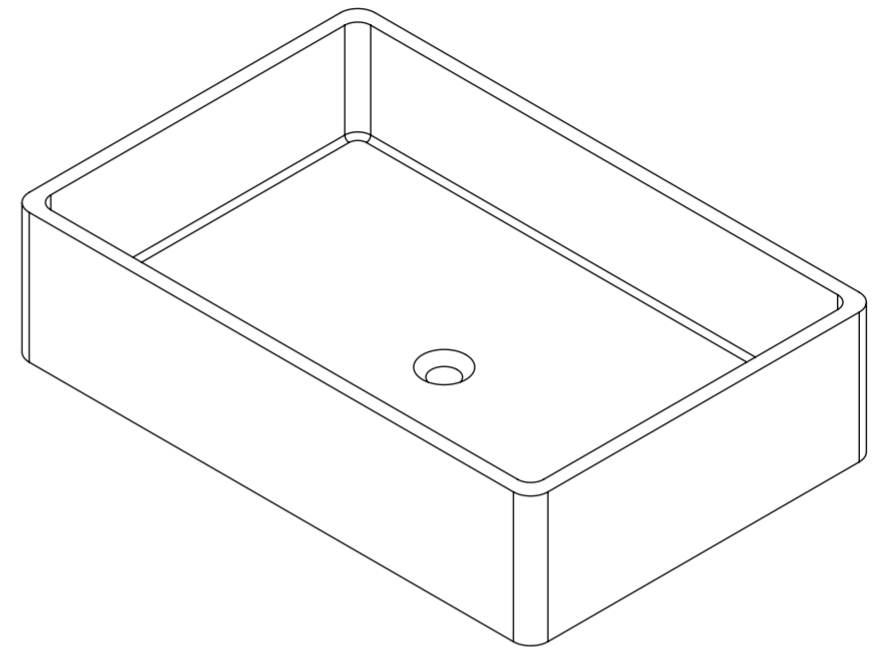

Top View

Front View - Section View

| | | |
|----------------------|--------------|-----------------|
| LUSO STONE | Product Name | Lauro |
| | Material | Stone Resin |
| | Size, mm | 600 x 400 x 150 |

All dimensions provided in millimeters.