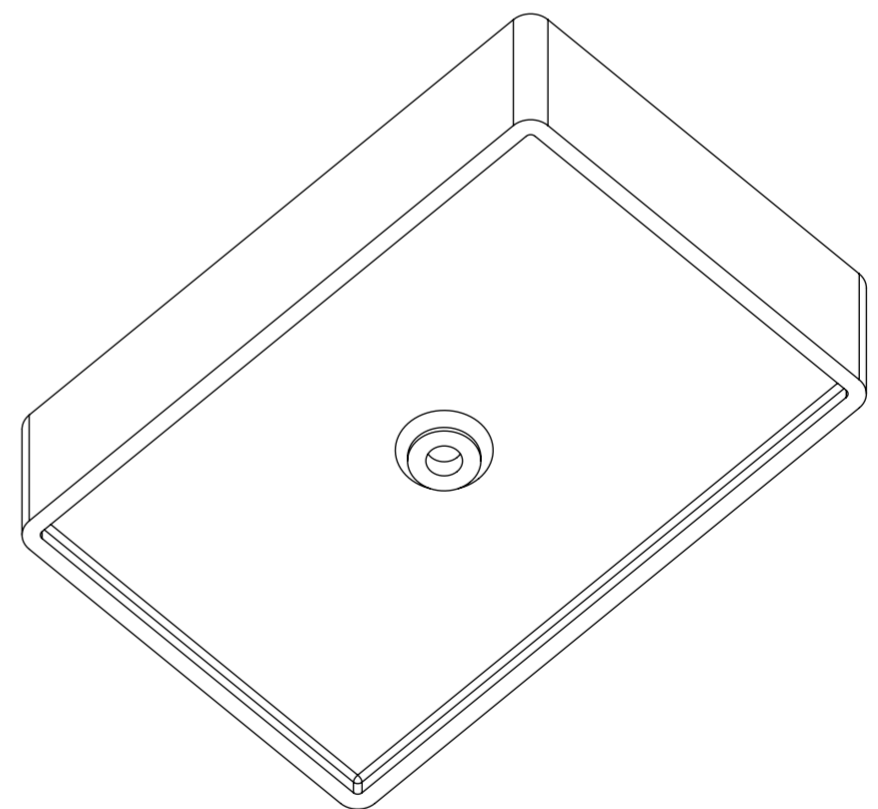

Top View

Front View - Section View

| | | |
|----------------------|--------------|-----------------|
| LUSO STONE | Product Name | Lauro |
| | Material | Stone Resin |
| | Size, mm | 600 x 400 x 150 |

All dimensions provided in millimeters.