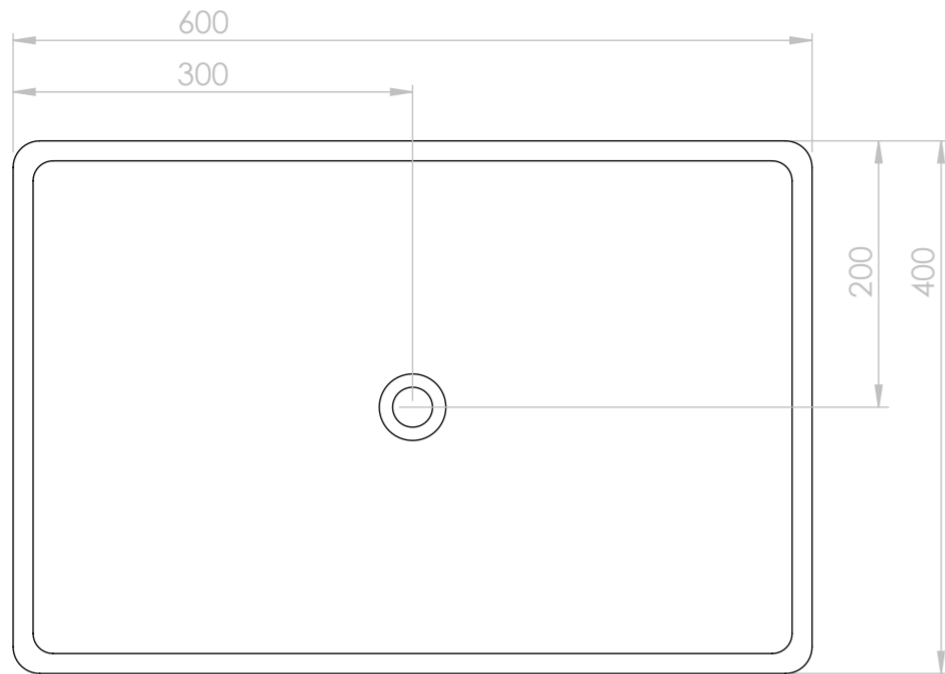

Top View

Front View - Section View

| | | |
|----------------------|--------------|-----------------|
| LUSO STONE | Product Name | Lauro |
| | Material | Stone Resin |
| | Size, mm | 600 x 400 x 150 |

All dimensions provided in millimeters.