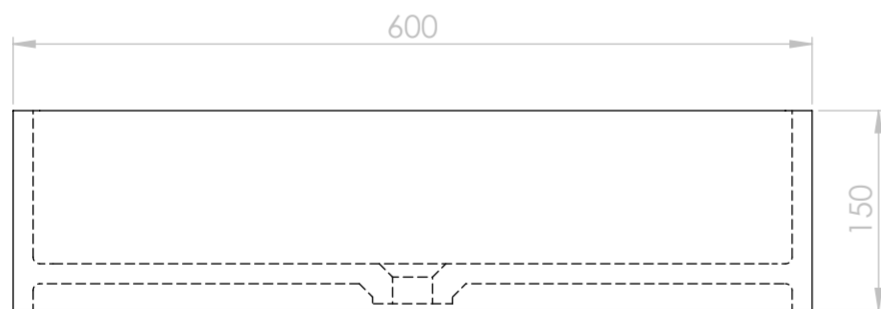

Top View

Front View - Section View

| | | |
|----------------------|--------------|-----------------|
| LUSO STONE | Product Name | Lauro |
| | Material | Stone Resin |
| | Size, mm | 600 x 400 x 150 |

All dimensions provided in millimeters.