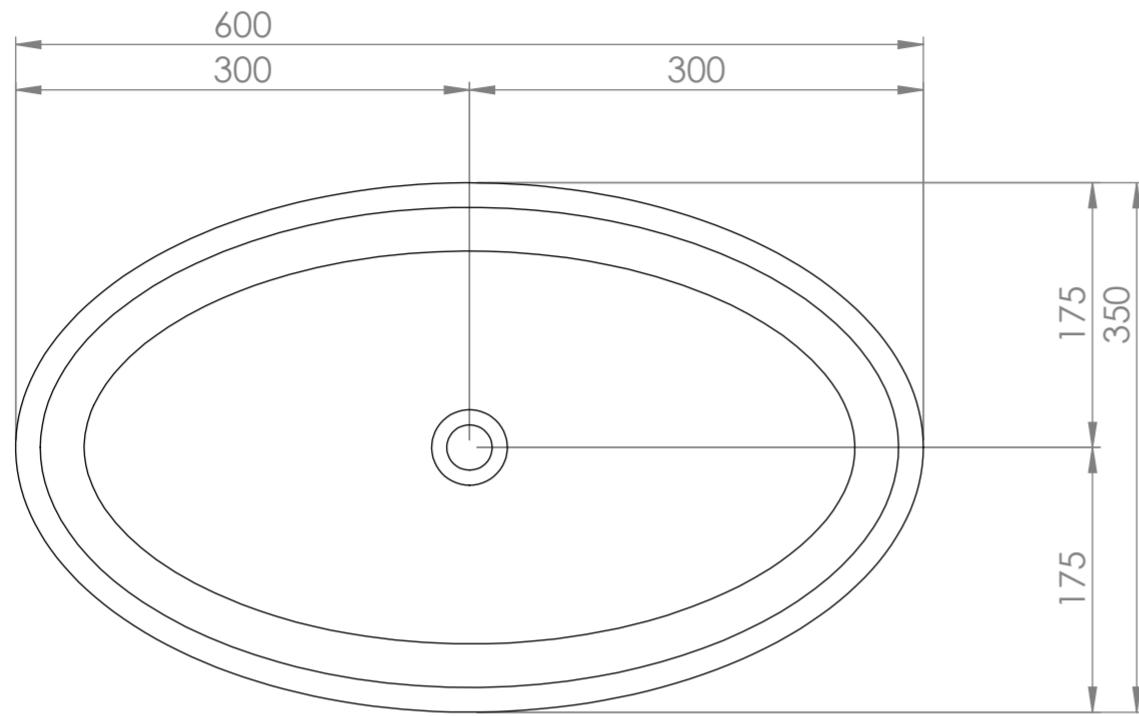

Top View

Front View - Section View

LUSO S T O N E	Product Name	Kurv
	Material	Stone Resin
	Size, mm	600 x 350 x 140

All dimensions provided in millimeters.