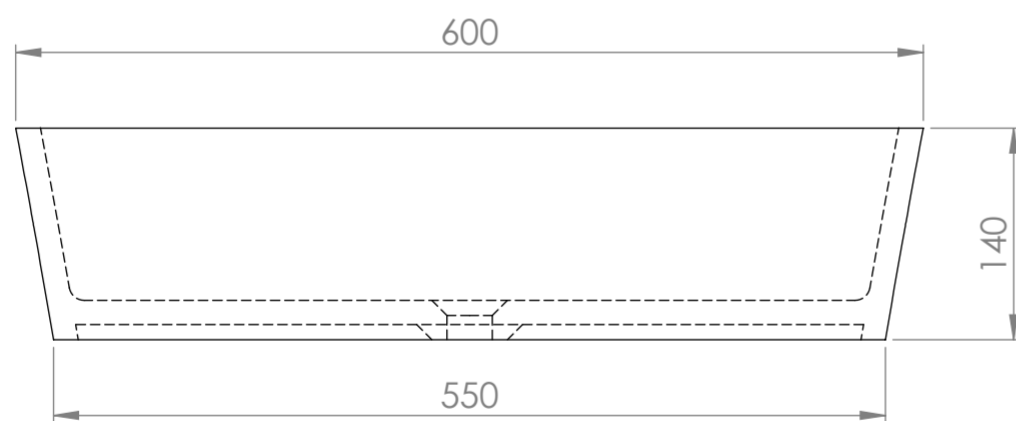

Top View

Front View - Section View

LUSO S T O N E	Product Name	Kurv
	Material	Stone Resin
	Size, mm	600 x 350 x 140

All dimensions provided in millimeters.